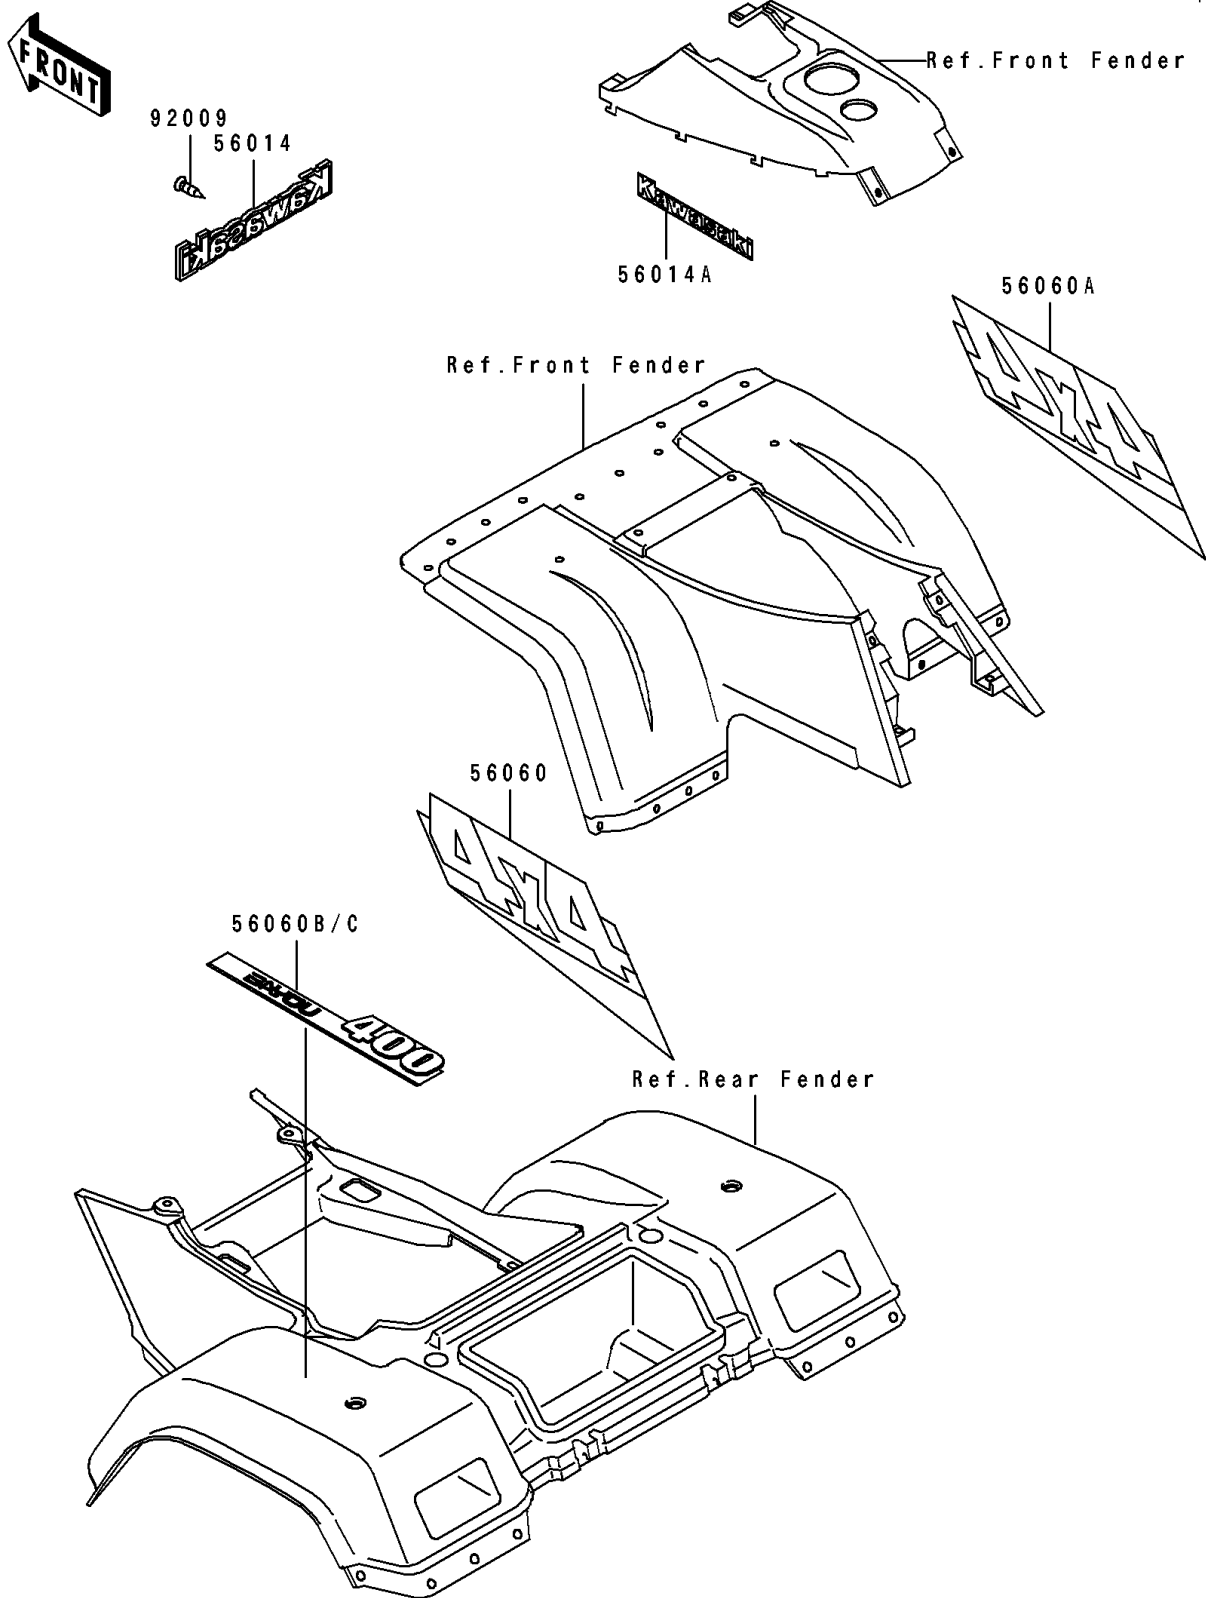

1993 Bayou® 400 4x4 PARTS DIAGRAM

Decals(Blue)(KLF400-B1)

F2861

1993 Bayou® 400 4x4 PARTS LIST

Decals(Blue)(KLF400-B1)

ITEM NAME	PART NUMBER	QUANTITY
EMBLEM,KAWASAKI (Ref # 56014)	56014-1278	1
EMBLEM,KAWASAKI (Ref # 56014A)	56014-1279	1
PATTERN,FR FENDER,LH (Ref # 56060)	56060-1316	1
PATTERN,FR FENDER,RH (Ref # 56060A)	56060-1317	1
PATTERN,RR FENDER,LH (Ref # 56060B)	56060-1318	1
PATTERN,RR FENDER,RH (Ref # 56060C)	56060-1319	1
SCREW,TAPPING,3X10 (Ref # 92009)	92009-1680	1