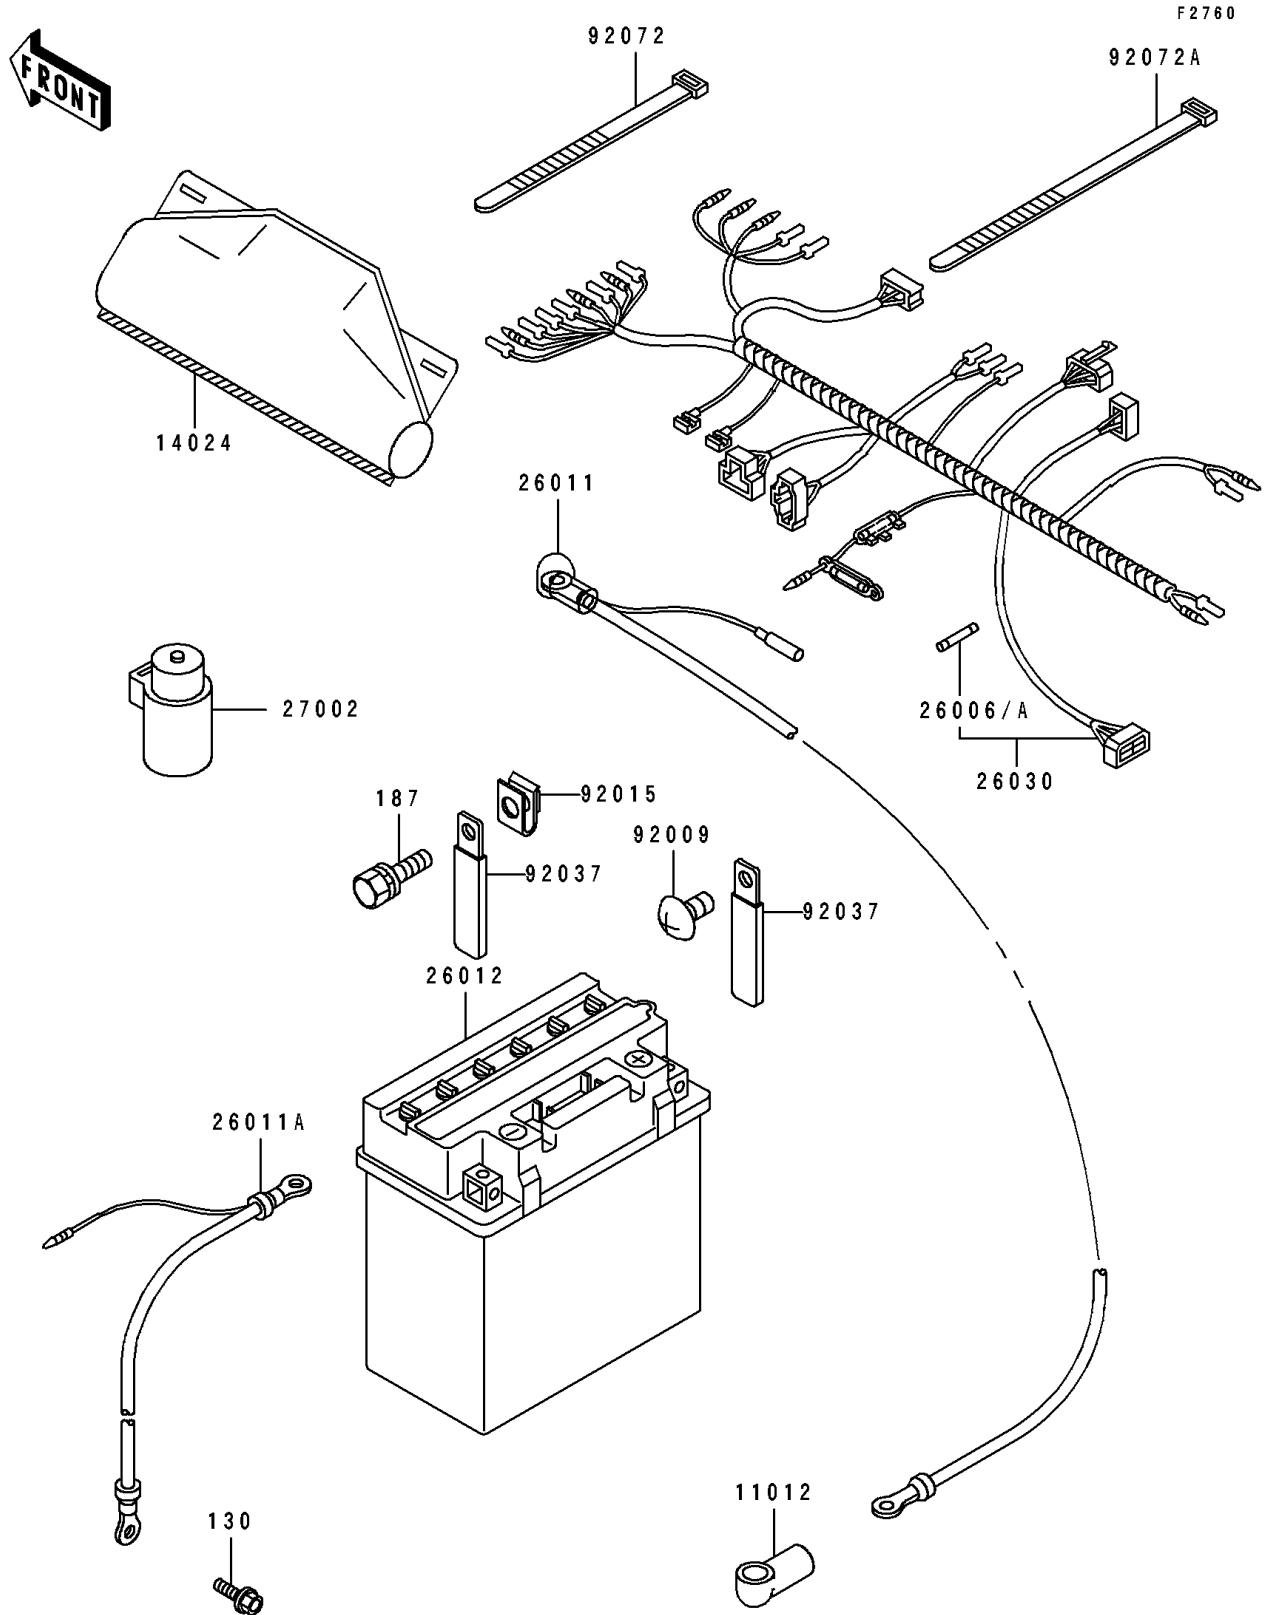

## 1993 Bayou® 400 4x4 PARTS DIAGRAM

Chassis Electrical Equipment

## 1993 Bayou® 400 4x4 PARTS LIST

Chassis Electrical Equipment

ITEM NAME	PART NUMBER	QUANTITY
CAP,TERMINAL (Ref # 11012)	11012-1354	1
COVER,COUPLER (Ref # 14024)	14024-1624	1
FUSE,30A,L=30 (Ref # 26006)	26006-1059	1
FUSE,8A,L=30 (Ref # 26006A)	26006-1062	1
WIRE-LEAD,BATTERY(+) (Ref # 26011)	26011-1513	1
WIRE-LEAD,BATTERY(-) (Ref # 26011A)	26011-1514	1
BATTERY,YB16CL-B,12V 19AH (Ref # 26012)	26012-1242	1
HARNESS,MAIN (Ref # 26030)	26030-1119	1
RELAY-ASSY (Ref # 27002)	27002-1051	1
SCREW,TAPPING,4X8 (Ref # 92009)	92009-1155	1
NUT,6MM (Ref # 92015)	92015-1671	1
CLAMP,WIRING HARNESS (Ref # 92037)	92037-1069	1
BAND,L=123 (Ref # 92072)	92072-030	1
BAND,L=188 (Ref # 92072A)	92072-1239	1
BOLT-FLANGED,6X10 (Ref # 130)	130B0610	1
BOLT-UPSET-WSP (Ref # 187)	187C0614	1