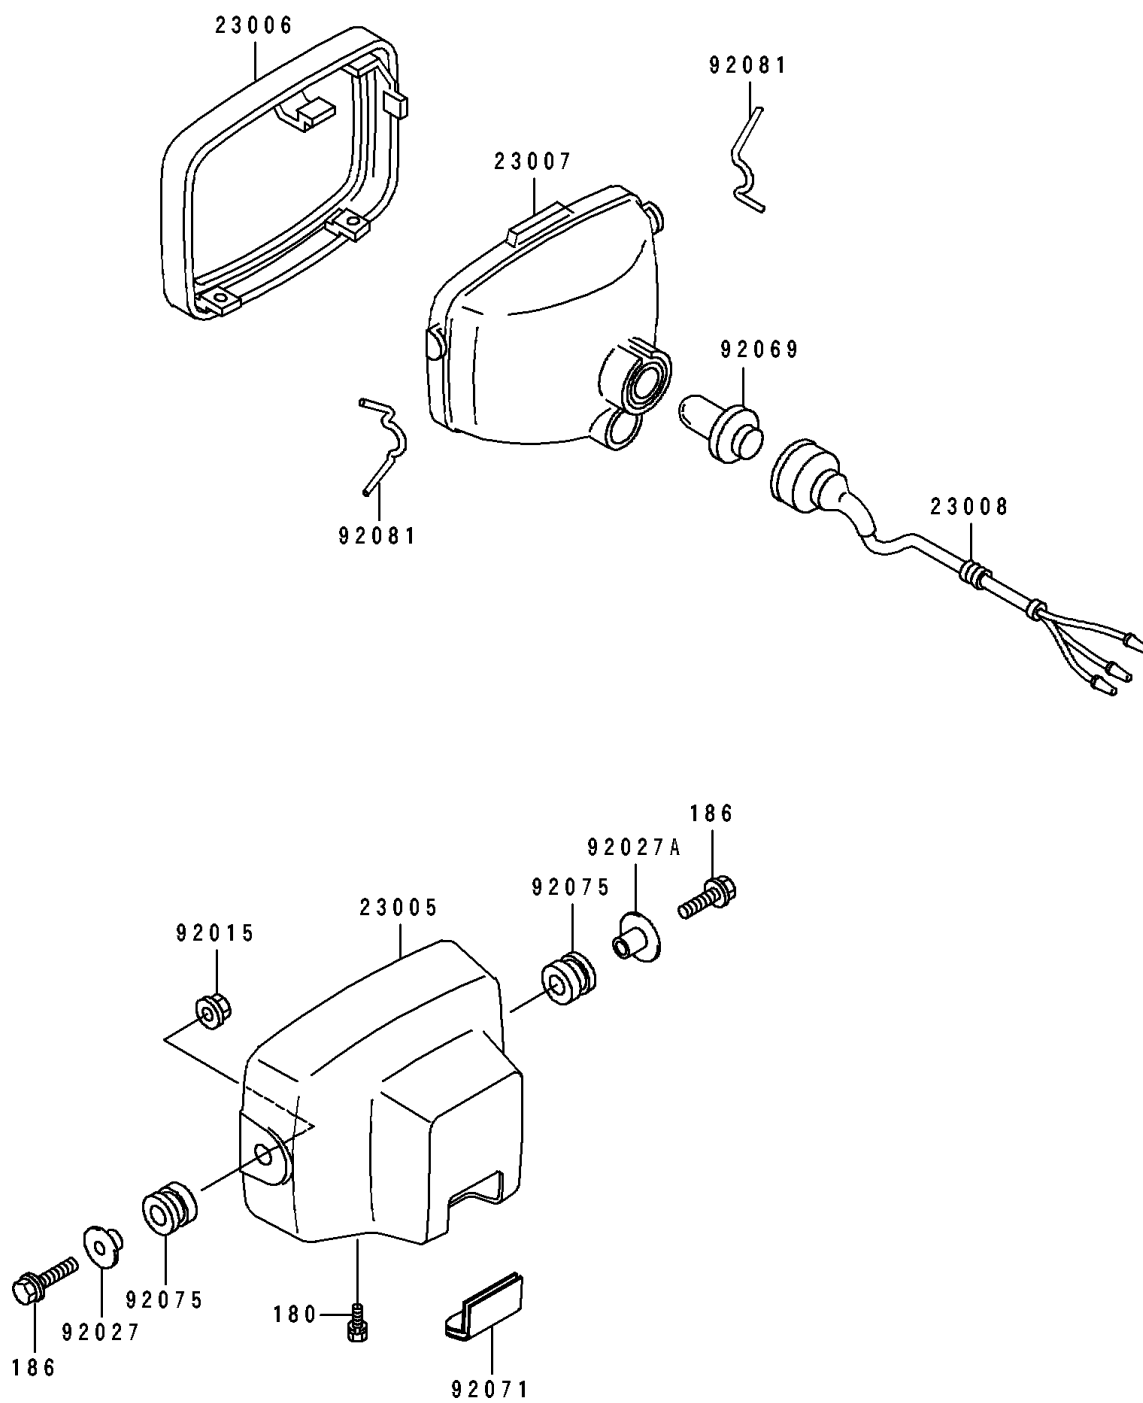

1993 Bayou® 400 4x4 PARTS DIAGRAM

Headlight(s)

F2710

1993 Bayou® 400 4x4 PARTS LIST

Headlight(s)

ITEM NAME	PART NUMBER	QUANTITY
BODY-COMP-HEAD LAMP,BLACK (Ref # 23005)	23005-1018-6Z	1
RIM-LAMP (Ref # 23006)	23006-1058	1
LENS-COMP,HEAD LAMP (Ref # 23007)	23007-1274	1
SOCKET-ASSY,HEAD LAMP (Ref # 23008)	23008-1357	1
NUT,FLANGED,6MM (Ref # 92015)	92015-1367	1
COLLAR,L=9.6 (Ref # 92027)	92027-1045	1
COLLAR,L=13.1 (Ref # 92027A)	92027-251	1
BULB,12V 25/25W (Ref # 92069)	92069-1010	1
GROMMET,HEAD LAMP (Ref # 92071)	92071-1205	1
DAMPER (Ref # 92075)	92075-277	1
SPRING (Ref # 92081)	92081-1421	1
BOLT-UPSET-WS (Ref # 180)	180C0512	1
BOLT-UPSET-WP (Ref # 186)	186B0630	1