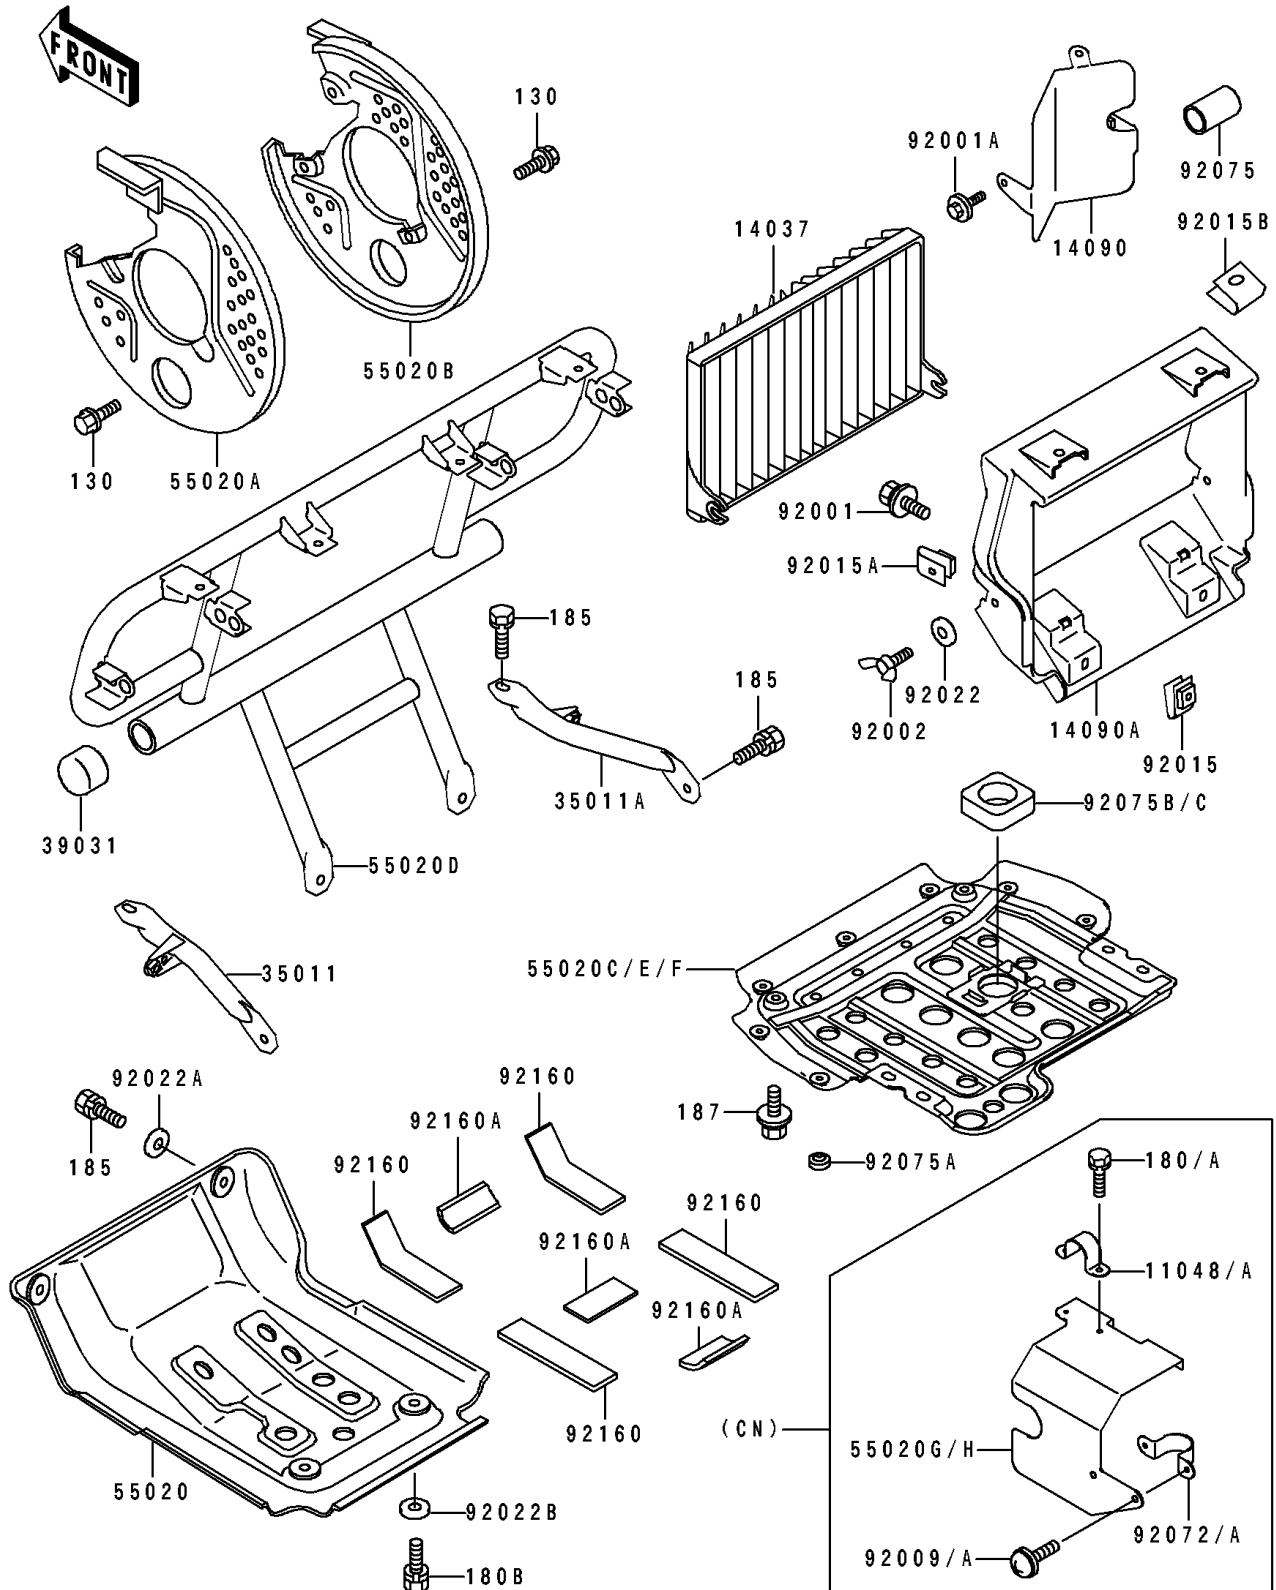

1993 Bayou® 400 4x4 PARTS DIAGRAM

Guard(s)

F2680

1993 Bayou® 400 4x4 PARTS LIST

Guard(s)

ITEM NAME	PART NUMBER	QUANTITY
BRACKET,SNOW GUARD (Ref # 11048A)	11048-1228	1
SCREEN (Ref # 14037)	14037-1154	1
COVER,RADIATOR (Ref # 14090)	14090-1225	1
COVER,RADIATOR (Ref # 14090A)	14090-1490	1
STAY,FRONT GUARD,LH (Ref # 35011)	35011-1595	1
STAY,FRONT GUARD,RH (Ref # 35011A)	35011-1596	1
CAP-END,BUMPER PIPE (Ref # 39031)	39031-1059	1
GUARD,FRONT DIFF (Ref # 55020)	55020-1303	1
GUARD,FRONT DISC,LH (Ref # 55020A)	55020-1304	1
GUARD,FRONT DISC,RH (Ref # 55020B)	55020-1305	1
GUARD,ENGINE (Ref # 55020C)	55020-1416	1
GUARD,FR (Ref # 55020D)	55020-1417	1
GUARD,ENGINE (Ref # 55020F)	55020-1468	1
GUARD,SNOW (Ref # 55020H)	55020-1486	1
BOLT,6X16 (Ref # 92001)	92001-1851	1
BOLT,6X18 (Ref # 92001A)	92001-1944	1
BOLT,WING (Ref # 92002)	92002-1599	1
SCREW,6X12 (Ref # 92009A)	92009-1480	1
NUT (Ref # 92015)	92015-1487	1
NUT,6MM (Ref # 92015A)	92015-1602	1
NUT,CLIP,8MM (Ref # 92015B)	92015-1691	1
WASHER,7.2X21 (Ref # 92022)	92022-1258	1
WASHER,8.5X20X1.6,BLACK (Ref # 92022A)	92022-1317	1
WASHER,6.5X20X1.6,BLACK (Ref # 92022B)	92022-1346	1
BAND (Ref # 92072A)	92072-1252	1
DAMPER,FUEL TANK,FR,UNDER (Ref # 92075)	92075-1369	1
DAMPER,INTAKE COVER (Ref # 92075A)	92075-1573	1
DAMPER (Ref # 92075C)	92075-1872	1
DAMPER (Ref # 92160)	92160-1101	1

1993 Bayou® 400 4x4 PARTS LIST

Guard(s)

ITEM NAME	PART NUMBER	QUANTITY
DAMPER (Ref # 92160A)	92160-1102	1
BOLT-FLANGED,6X10 (Ref # 130)	130B0610	1
BOLT-UPSET-WS,5X10,BLACK (Ref # 180A)	180C0510	1
BOLT-UPSET-WS,6X16 (Ref # 180B)	180J0616	1
BOLT-UPSET-WSP-SMALL,8X20 (Ref # 185)	185J0820	1
BOLT-UPSET-WSP (Ref # 187)	187J0616	1