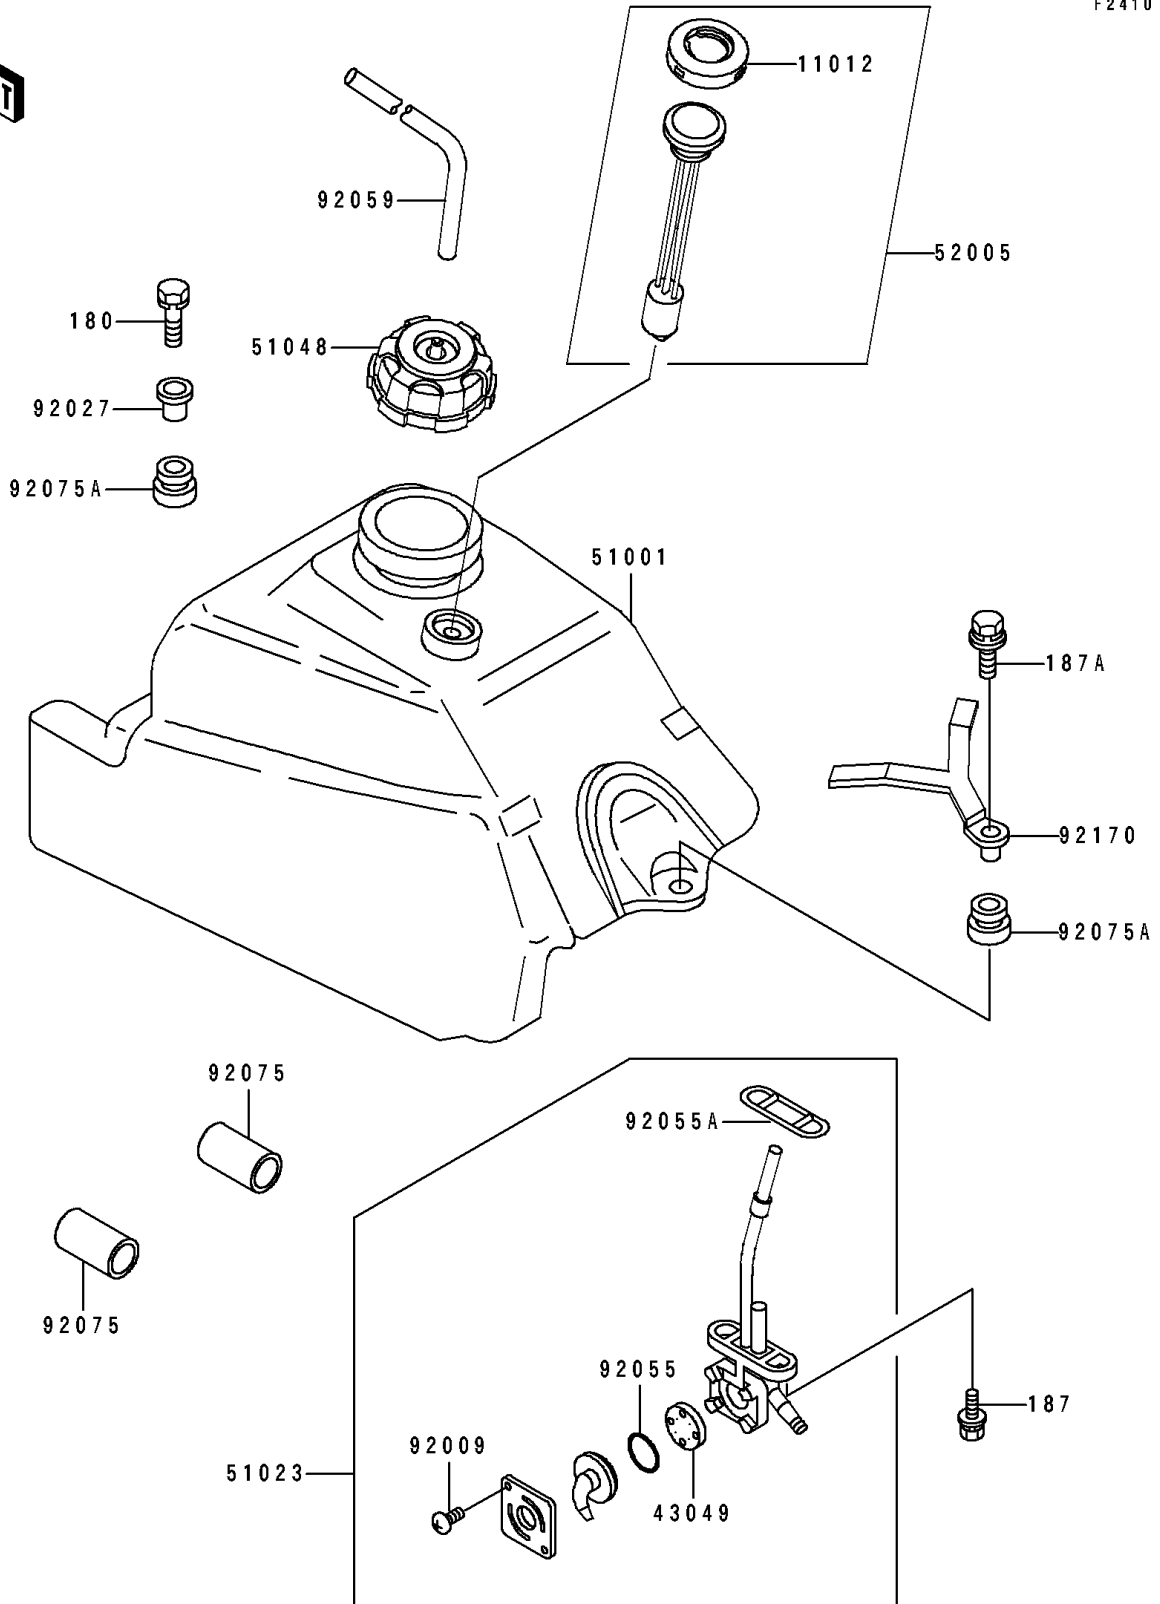

1993 Bayou® 400 4x4 PARTS DIAGRAM

Fuel Tank

F2410

1993 Bayou® 400 4x4 PARTS LIST

Fuel Tank

ITEM NAME	PART NUMBER	QUANTITY
CAP,FUEL GAUGE (Ref # 11012)	11012-1627	1
PACKING,FUEL TAP LEVER (Ref # 43049)	43049-1017	1
TANK-COMP-FUEL (Ref # 51001)	51001-1362	1
TAP-ASSY,FUEL (Ref # 51023)	51023-1159	1
CAP-ASSY-TANK,FUEL (Ref # 51048)	51048-1090	1
GAUGE,FUEL (Ref # 52005)	52005-1086	1
SCREW,3X5 (Ref # 92009)	92009-1123	1
COLLAR,L=16.1 (Ref # 92027)	92027-1847	1
RING-O,FUEL TAP LEVER (Ref # 92055)	92055-1111	1
RING-O,FUEL TAP PACKING (Ref # 92055A)	92055-1348	1
TUBE,5X9.4X300 (Ref # 92059)	92059-1982	1
DAMPER,FUEL TANK,FR,UNDER (Ref # 92075)	92075-1369	1
DAMPER (Ref # 92075A)	92075-1787	1
CLAMP,HOSE (Ref # 92170)	92170-1070	1
BOLT-UPSET-WS,6X25 (Ref # 180)	180D0625	1
BOLT-UPSET-WSP (Ref # 187)	187B0614	1
BOLT-UPSET-WSP (Ref # 187A)	187D0630	1