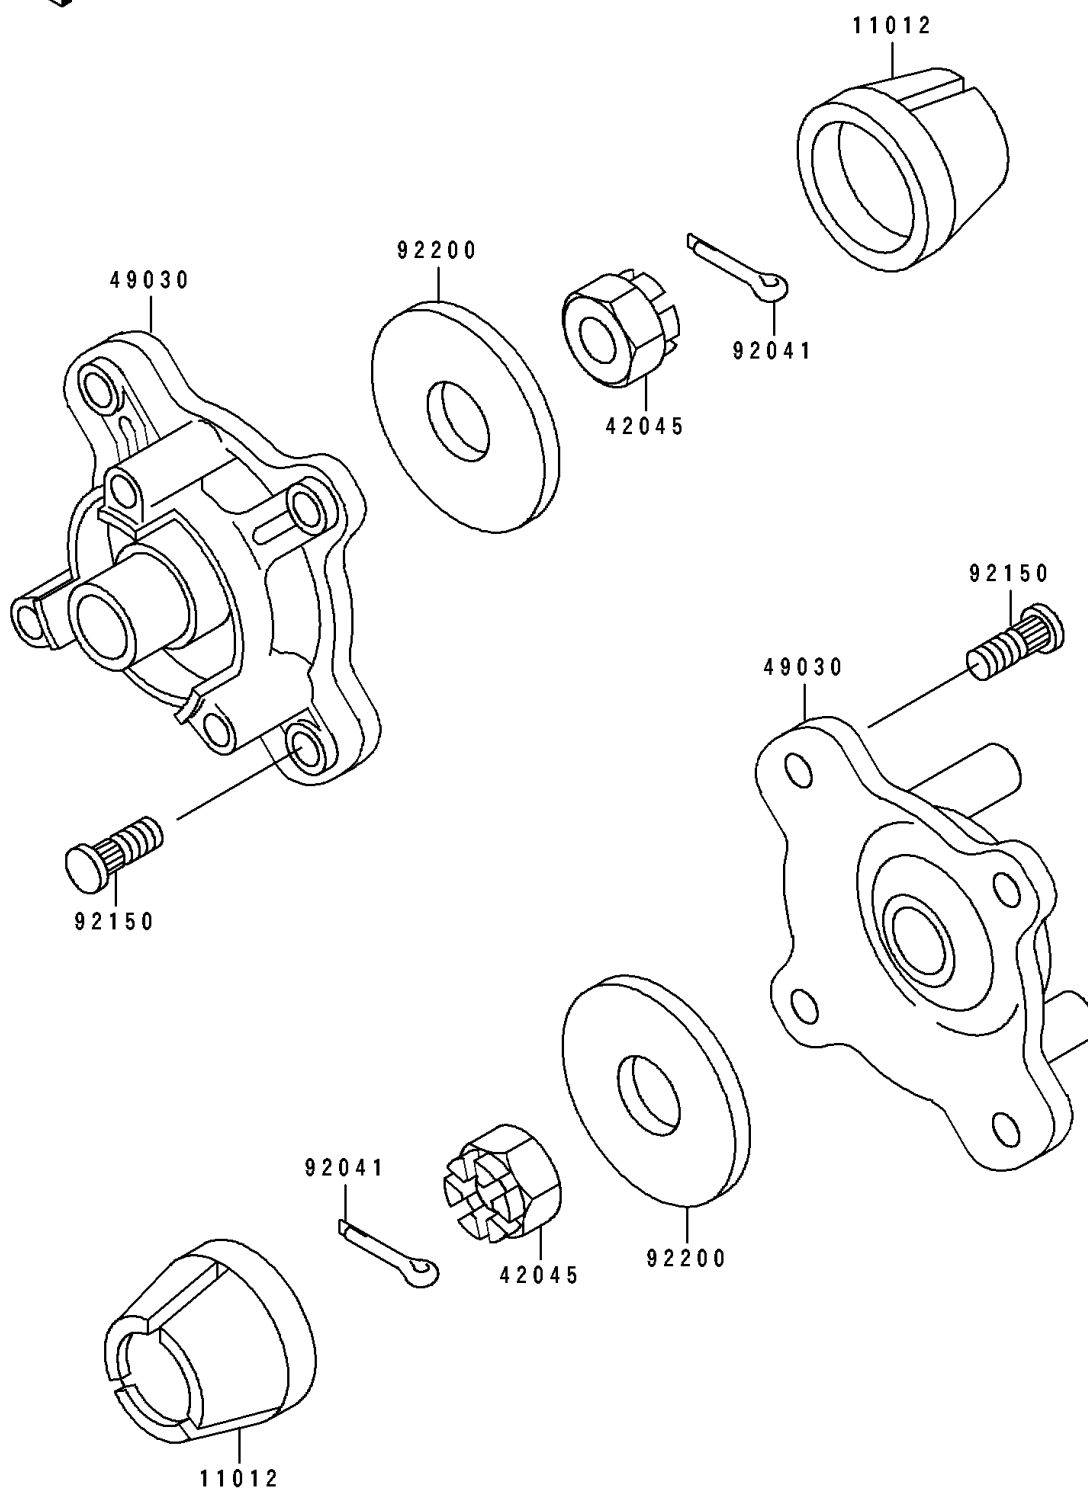

1993 Bayou® 400 4x4 PARTS DIAGRAM

Front Hub

F2230

1993 Bayou® 400 4x4 PARTS LIST

Front Hub

ITEM NAME	PART NUMBER	QUANTITY
CAP,WHEEL (Ref # 11012)	11012-1519	1
NUT,CASTLE,18MM (Ref # 42045)	42045-018	1
HUB,FR (Ref # 49030)	49030-1102	1
COTTER,4.0X35 (Ref # 92041)	92041-1053	1
BOLT (Ref # 92150)	92150-1289	1
WASHER,18.5X52X4.5 (Ref # 92200)	92200-1139	1