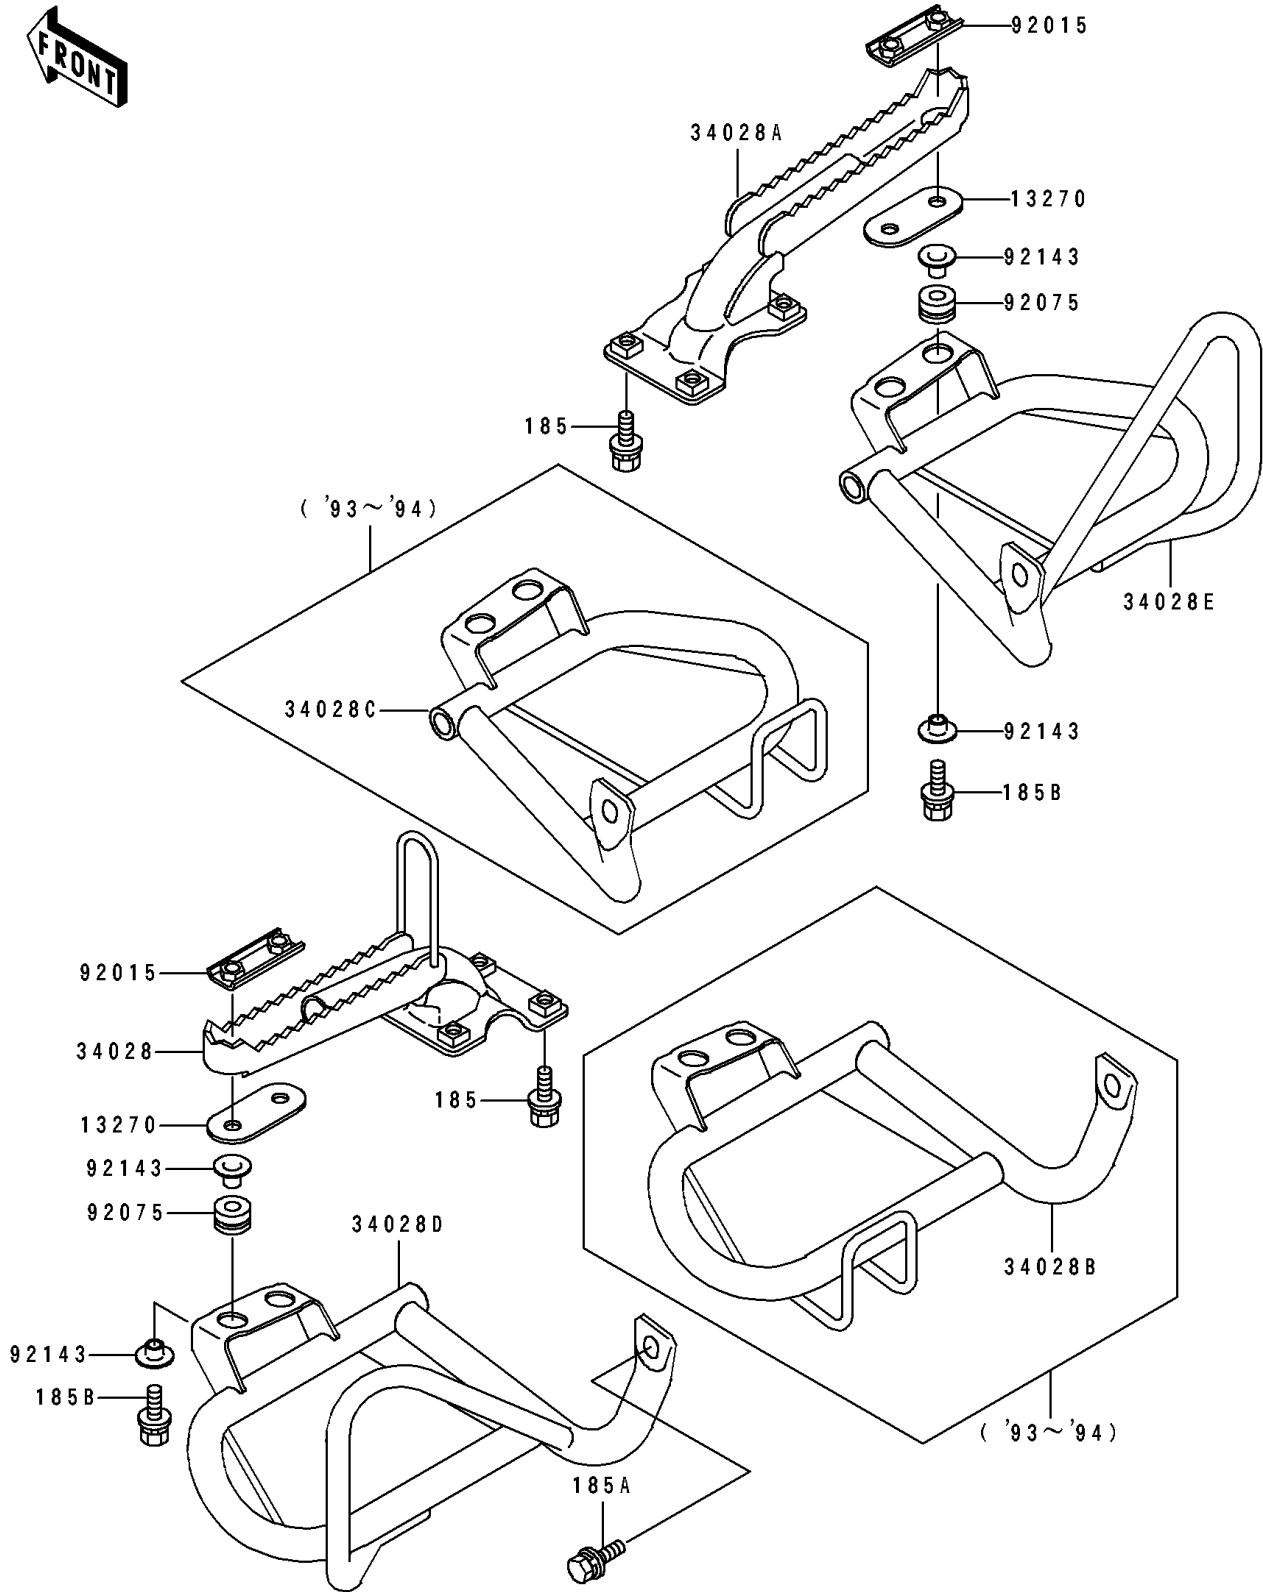

## 1993 Bayou® 400 4x4 PARTS DIAGRAM

Footrests

F2160

## 1993 Bayou® 400 4x4 PARTS LIST

Footrests

ITEM NAME	PART NUMBER	QUANTITY
PLATE (Ref # 13270)	13270-1066	1
STEP (Ref # 34028)	34028-1271	1
STEP,RH (Ref # 34028A)	34028-1355	1
STEP,FOOT BOARD,LH (Ref # 34028B)	34028-1374	1
STEP,FOOT BOARD,RH (Ref # 34028C)	34028-1375	1
NUT (Ref # 92015)	92015-1732	1
DAMPER (Ref # 92075)	92075-1736	1
COLLAR,MUFFLER FITTING (Ref # 92143)	92143-1069	1
BOLT-UPSET-WSP-SMALL,8X20 (Ref # 185)	185J0820	1
BOLT-UPSET-WSP-SMALL,8X25 (Ref # 185A)	185J0825	1
BOLT-UPSET-WSP-SMALL,8X40 (Ref # 185B)	185J0840	1