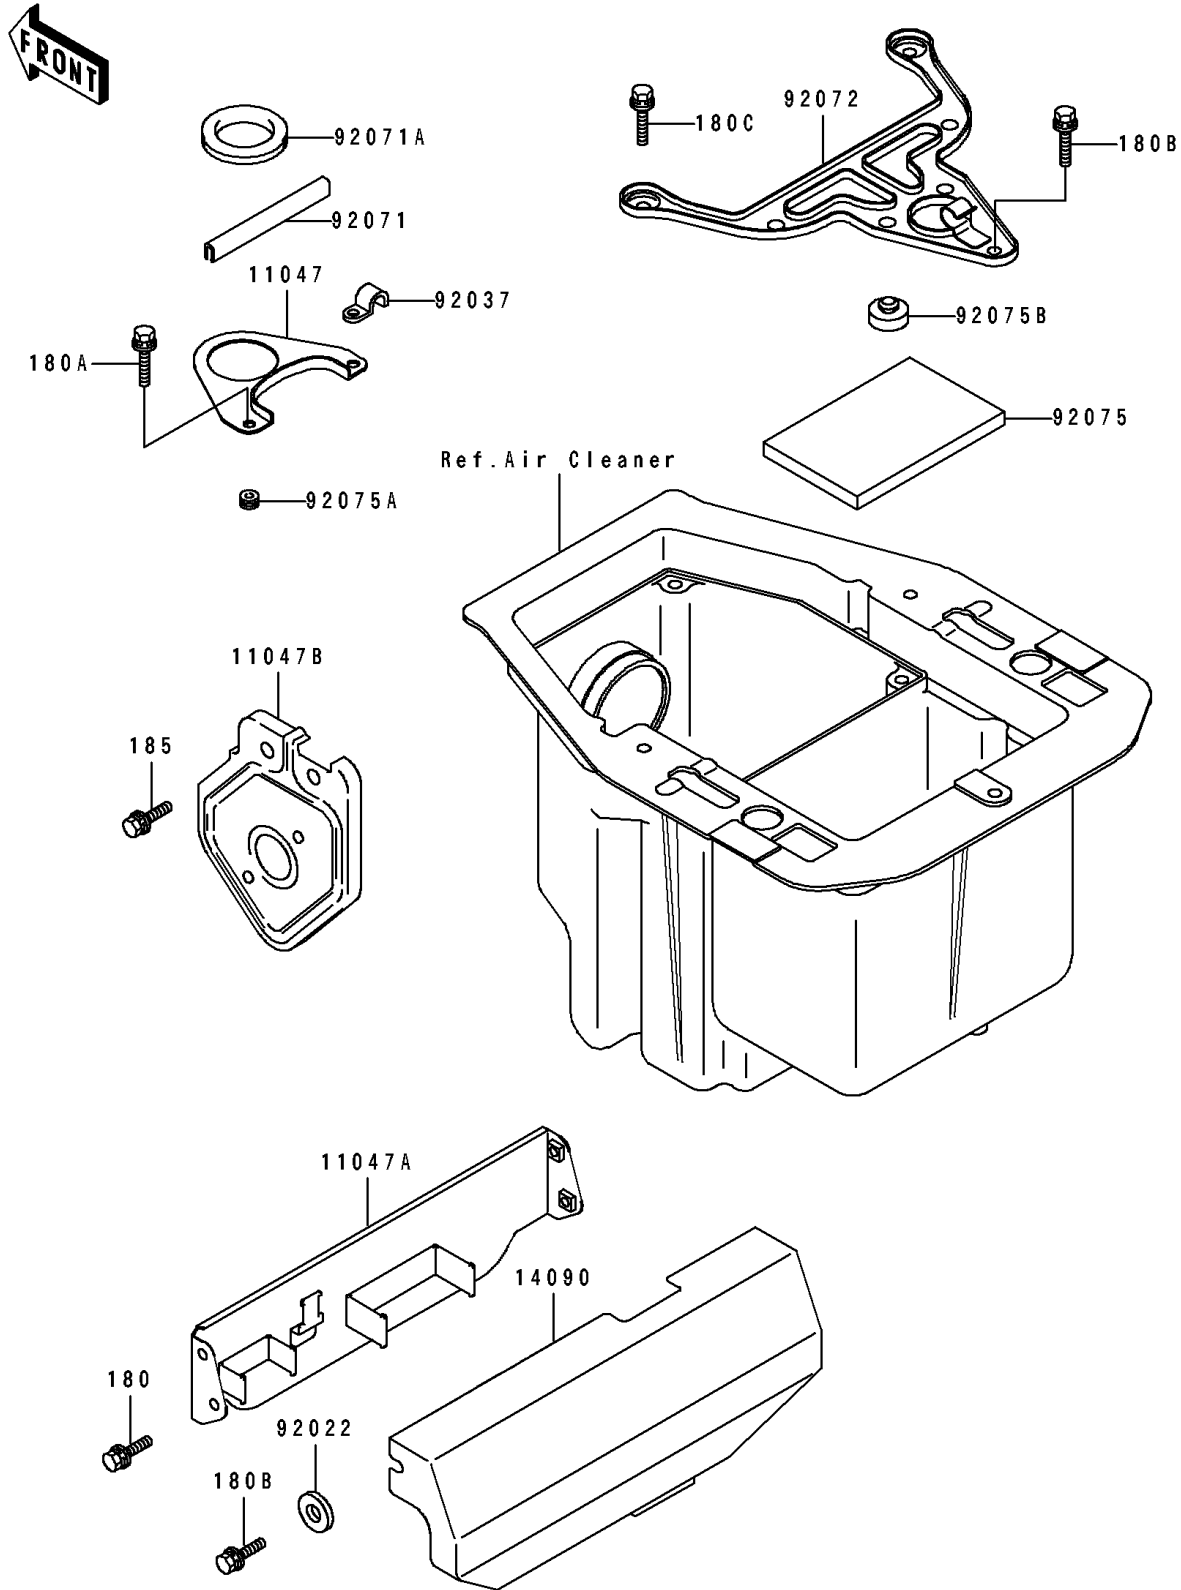

1993 Bayou® 400 4x4 PARTS DIAGRAM

Battery Case

F 2132

1993 Bayou® 400 4x4 PARTS LIST

Battery Case

ITEM NAME	PART NUMBER	QUANTITY
BRACKET,RESERVOIR TANK (Ref # 11047)	11047-1573	1
BRACKET,ELECTRIC BASE (Ref # 11047A)	11047-1579	1
BRACKET,REGULATOR (Ref # 11047B)	11047-1659	1
COVER,ELECTRIC (Ref # 14090)	14090-1154	1
WASHER,6.5X20X1.6,BLACK (Ref # 92022)	92022-1346	1
CLAMP (Ref # 92037)	92037-3730	1
GROMMET (Ref # 92071)	92071-1198	1
GROMMET,ENGINE HOOD (Ref # 92071A)	92071-3731	1
BAND,BATTERY (Ref # 92072)	92072-1289	1
DAMPER,BATTERY (Ref # 92075)	92075-1997	1
DAMPER,CASE (Ref # 92075A)	92075-222	1
DAMPER (Ref # 92075B)	92075-281	1
BOLT-UPSET-WS (Ref # 180)	180D0612	1
BOLT-UPSET-WS,6X14 (Ref # 180A)	180G0614	1
BOLT-UPSET-WS,6X16 (Ref # 180B)	180G0616	1
BOLT-UPSET-WS,6X20 (Ref # 180C)	180G0620	1
BOLT-UPSET-WSP-SMALL (Ref # 185)	185C0816	1