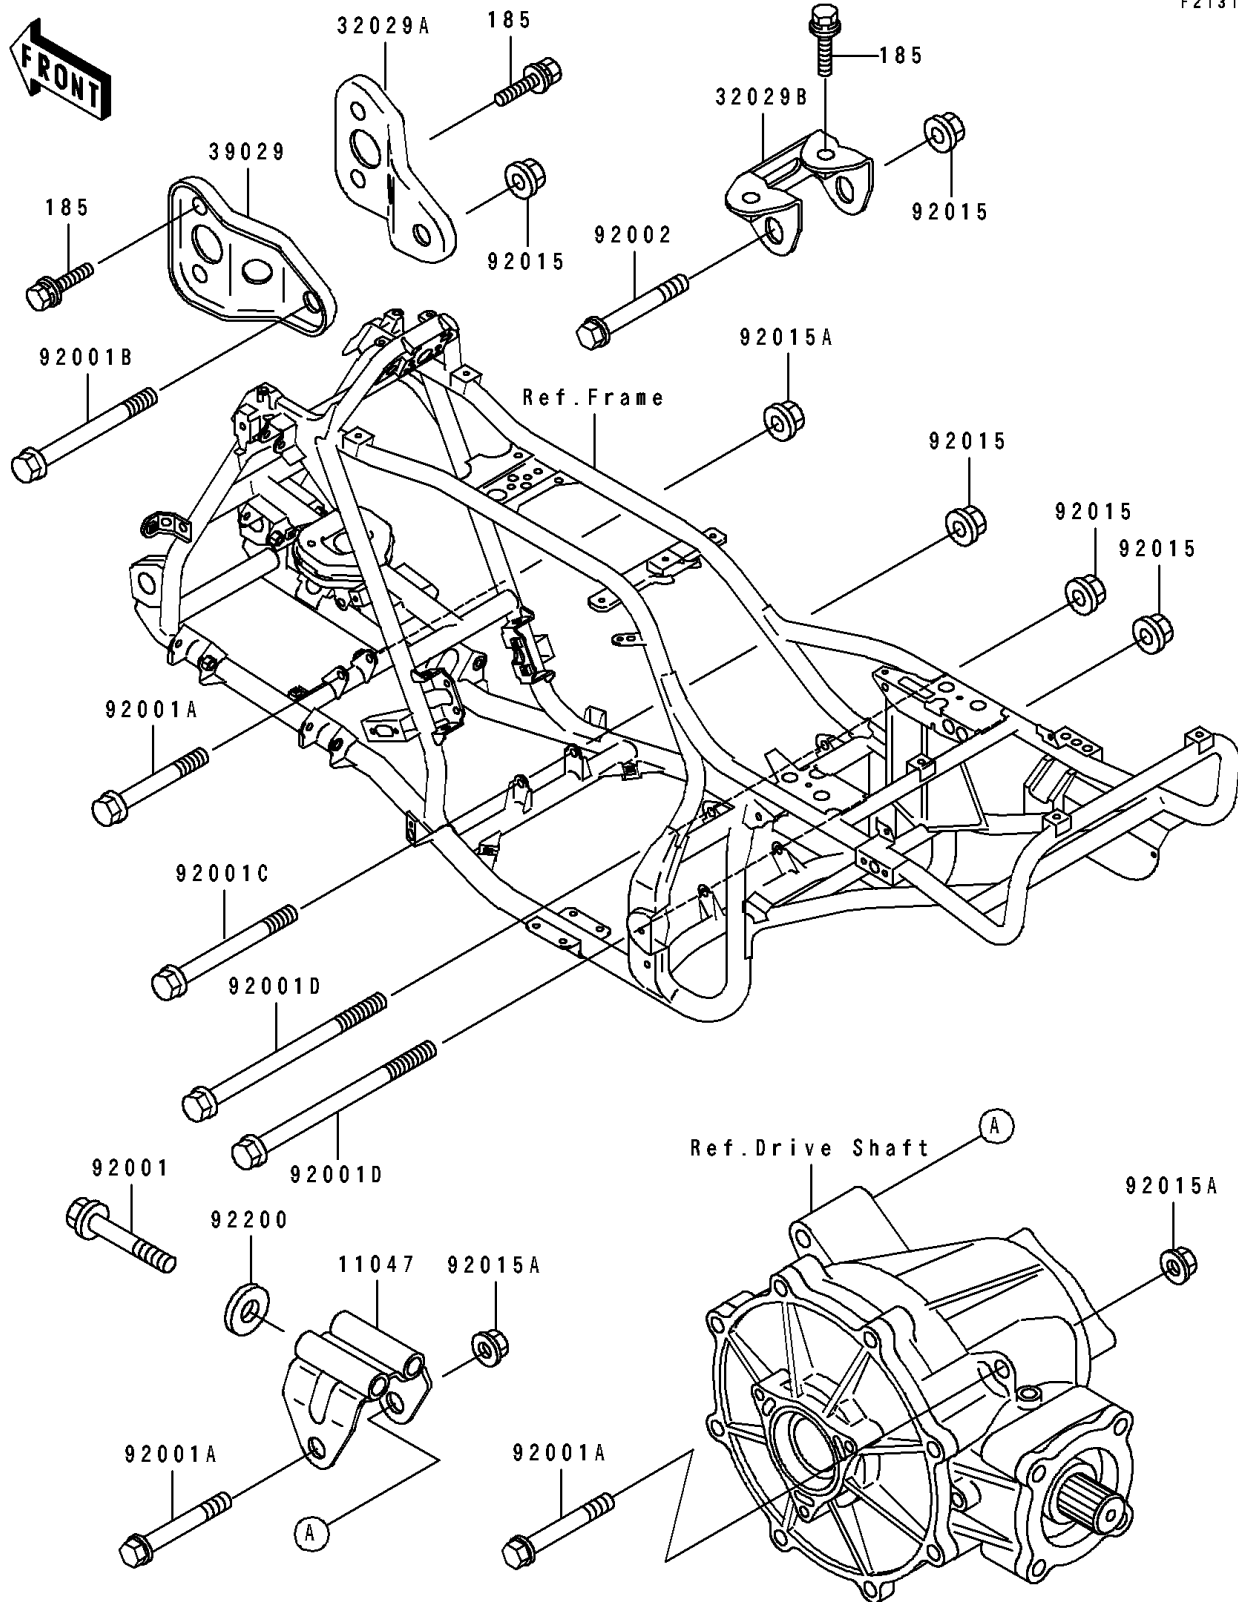

1993 Bayou® 400 4x4 PARTS DIAGRAM

Frame Fittings

F2131

1993 Bayou® 400 4x4 PARTS LIST

Frame Fittings

ITEM NAME	PART NUMBER	QUANTITY
BRACKET,DIFF FITTING (Ref # 11047)	11047-1571	1
BRACKET-ENGINE,FR,UPP,LH (Ref # 32029)	32029-1806	1
BRACKET-ENGINE,FR,UPP,RH (Ref # 32029A)	32029-1807	1
BRACKET-ENGINE,HEAD (Ref # 32029B)	32029-1808	1
BOLT,8X65 (Ref # 92001)	92001-1375	1
BOLT,FLANGED,10X70 (Ref # 92001A)	92001-1618	1
BOLT,FLANGED,10X125 (Ref # 92001B)	92001-1720	1
BOLT,FLANGED,10X115,BLACK (Ref # 92001C)	92001-1780	1
BOLT,FLANGED,10X160,BLACK (Ref # 92001D)	92001-1953	1
BOLT,FLANGED,10X61 (Ref # 92002)	92002-1738	1
NUT,FLANGED,10MM (Ref # 92015)	92015-1727	1
NUT,LOCK,10MM (Ref # 92015A)	92015-1808	1
WASHER,8.5X20X2.3 (Ref # 92200)	92200-1055	1
BOLT-UPSET-WSP-SMALL (Ref # 185)	185J0816	1