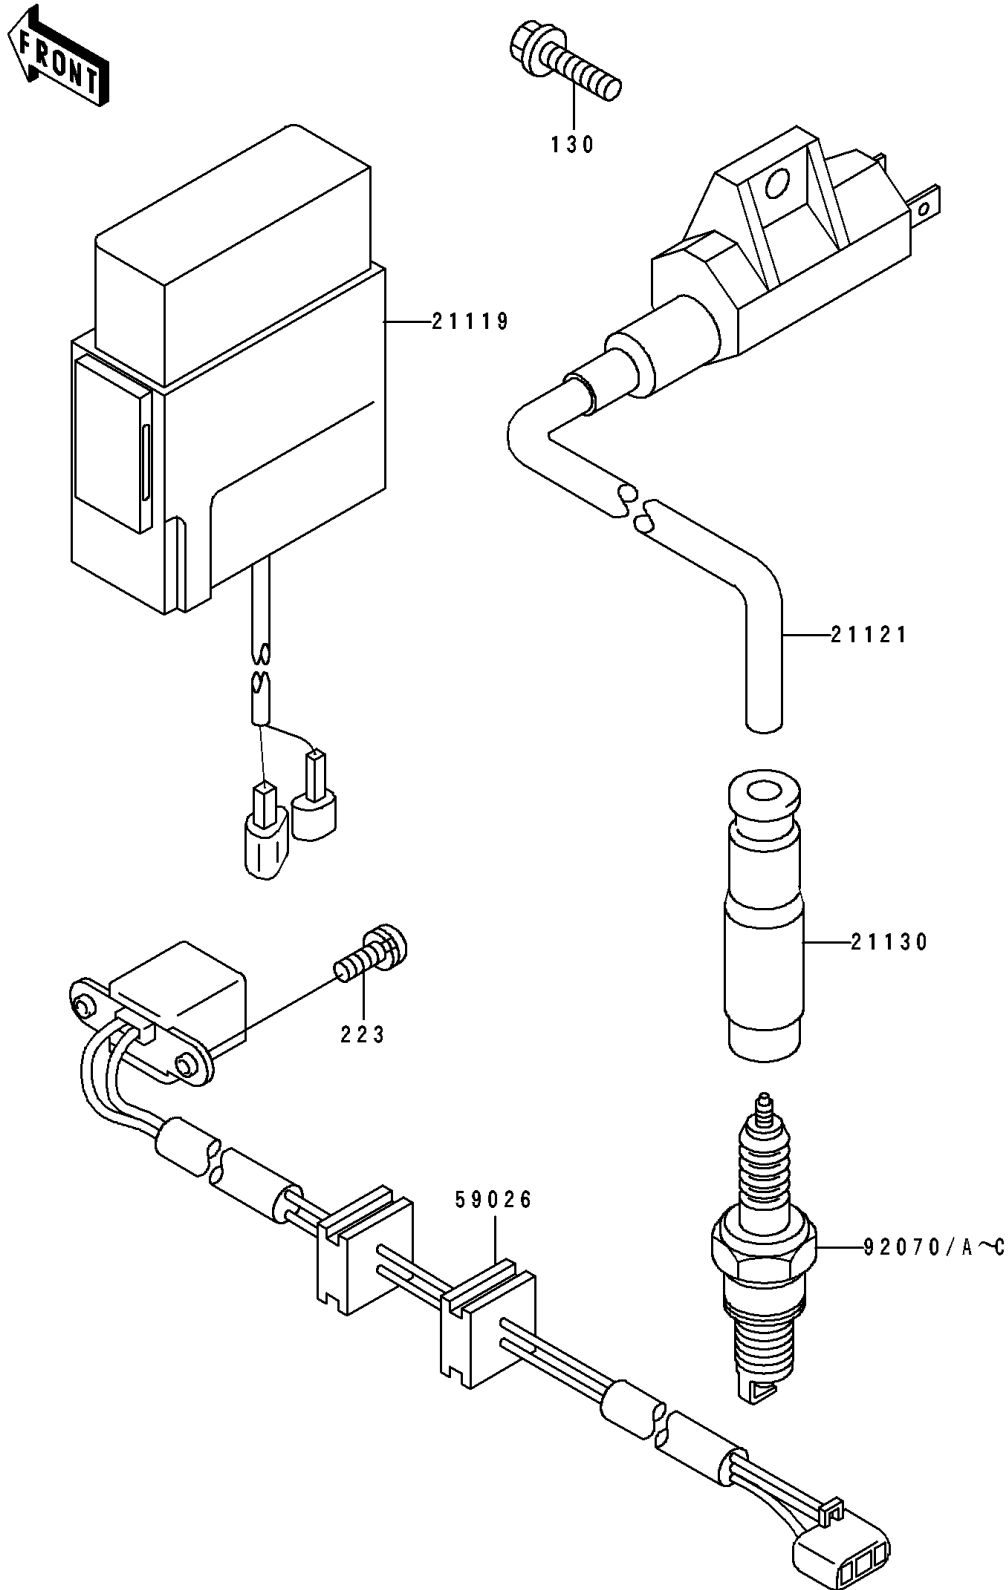

## 1993 Bayou® 400 4x4 PARTS DIAGRAM

Ignition System

E 1830

## 1993 Bayou® 400 4x4 PARTS LIST

Ignition System

ITEM NAME	PART NUMBER	QUANTITY
IGNITER (Ref # 21119)	21119-1341	1
COIL-IGNITION (Ref # 21121)	21121-1160	1
CAP-SPARK PLUG (Ref # 21130)	21130-1071	1
COIL-PULSING (Ref # 59026)	59026-1110	1
PLUG-SPARK,DPR8EA-9(NGK) (Ref # 92070)	92070-1065	1
PLUG-SPARK,DP8EA-9(NGK) (Ref # 92070A)	92070-1066	1
PLUG-SPARK,X24EPR-U9(ND) (Ref # 92070B)		2
BOLT-FLANGED (Ref # 130)	130D0616	1
SCREW-PAN-WS-CROS (Ref # 223)	223B0514	1