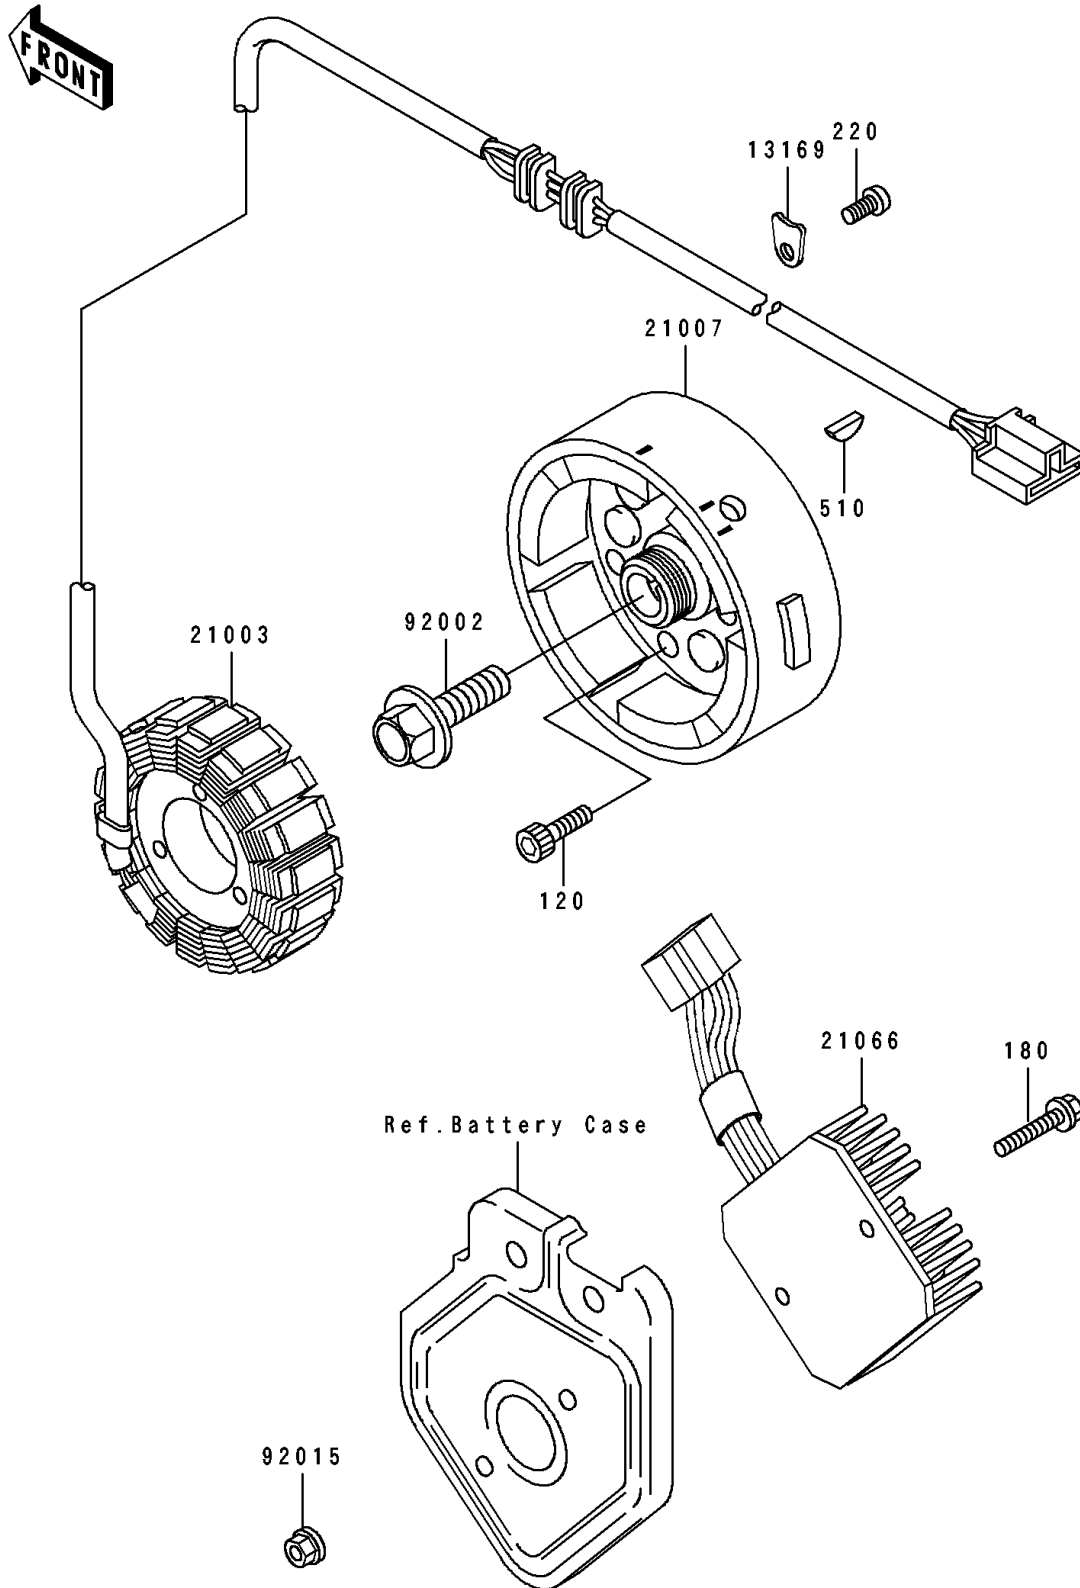

1993 Bayou® 400 4x4 PARTS DIAGRAM

Generator

E1810

1993 Bayou® 400 4x4 PARTS LIST

Generator

ITEM NAME	PART NUMBER	QUANTITY
PLATE,HARNESS (Ref # 13169)	13169-1788	1
STATOR (Ref # 21003)	21003-1243	1
ROTOR,GENERATOR (Ref # 21007)	21007-1243	1
REGULATOR-VOLTAGE (Ref # 21066)	21066-1078	1
BOLT,FLANGED,12X40 (Ref # 92002)	92002-1693	1
NUT,FLANGED,6MM,BLACK (Ref # 92015)	92015-1233	1
BOLT-SOCKET,6X30 (Ref # 120)	120P0630	1
BOLT-UPSET-WS,6X25 (Ref # 180)	180D0625	1
SCREW-PAN-CROS,6X10 (Ref # 220)	220B0610	1
KEY-WOODRUFF (Ref # 510)	510A4200	1