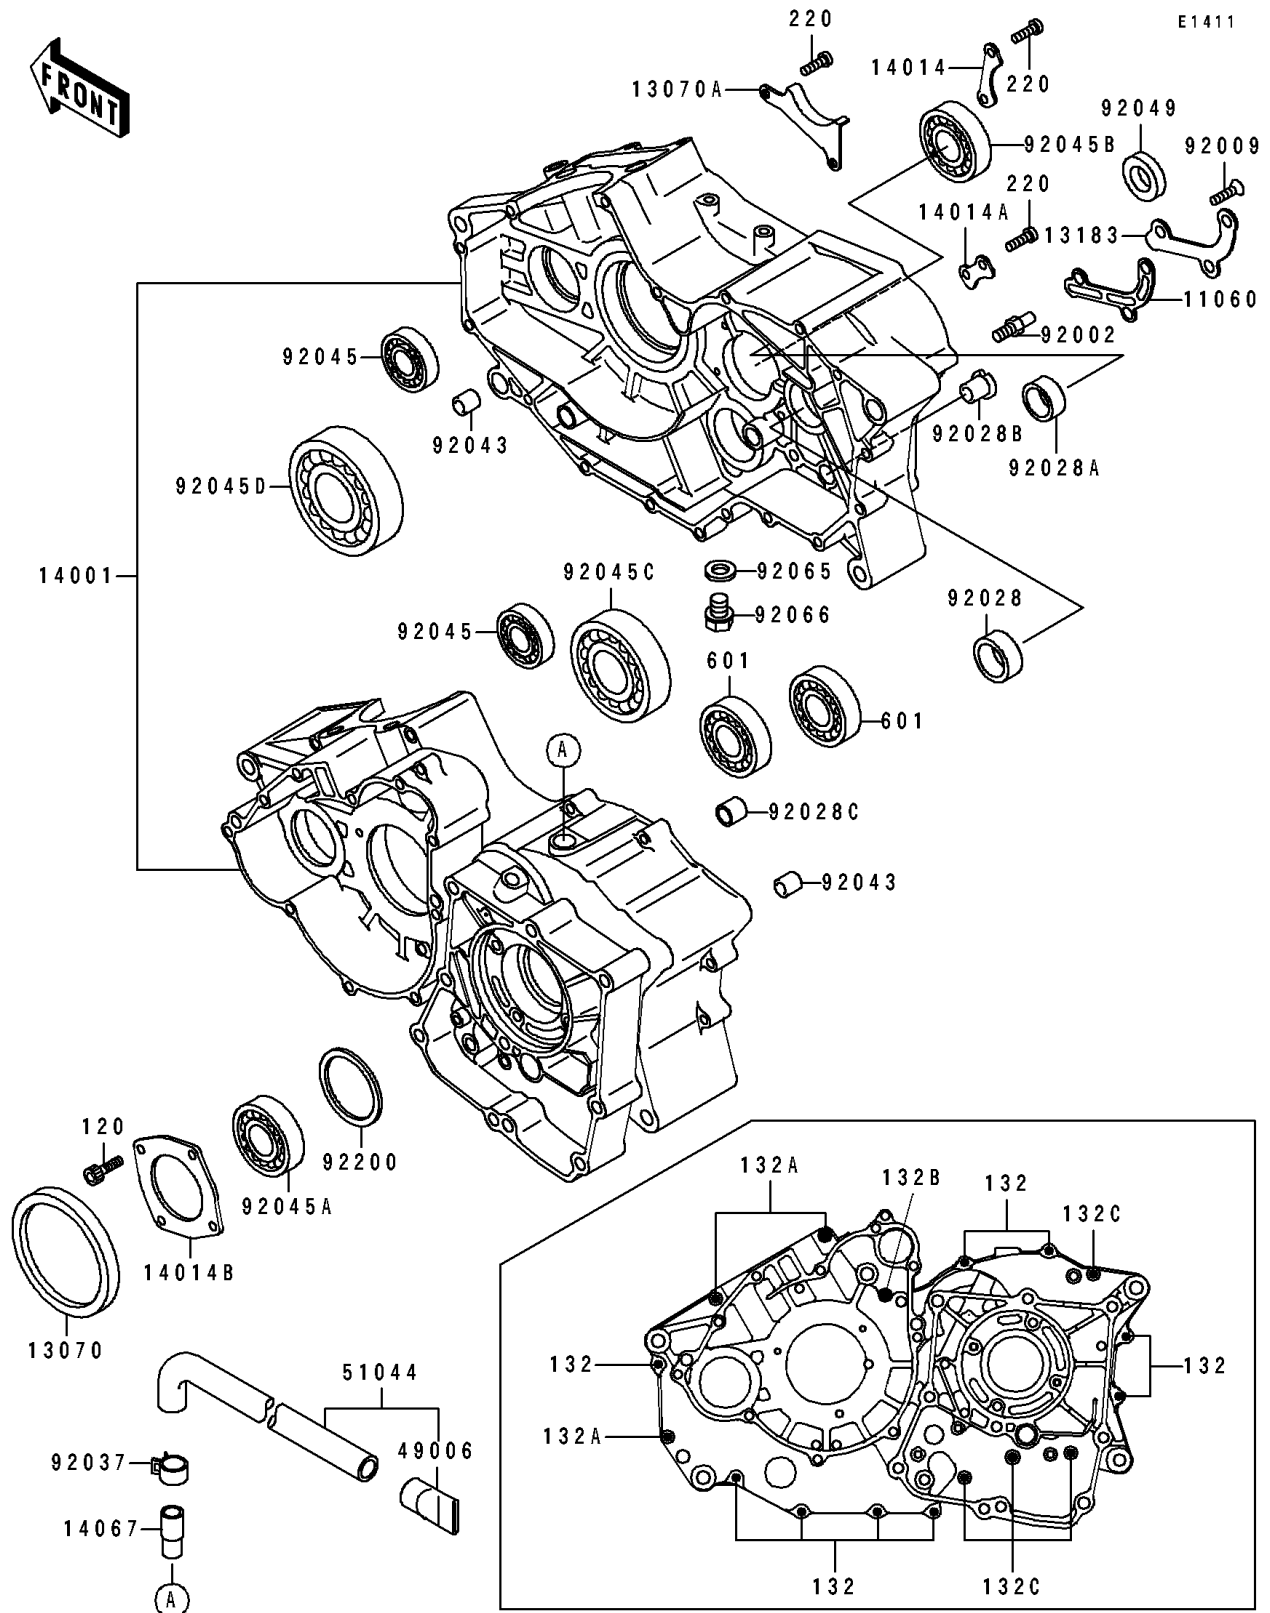

## 1993 Bayou® 400 4x4 PARTS DIAGRAM

Crankcase

## 1993 Bayou® 400 4x4 PARTS LIST

Crankcase

ITEM NAME	PART NUMBER	QUANTITY
GASKET,OIL LINE (Ref # 11060)	11060-1207	1
GUIDE (Ref # 13070)	13070-1254	1
GUIDE,CHAIN (Ref # 13070A)	13070-1255	1
PLATE,OIL LINE (Ref # 13183)	13183-1725	1
SET-CRANKCASE (Ref # 14001)	14001-5308	1
PLATE-POSITION (Ref # 14014)	14014-1069	1
PLATE-POSITION (Ref # 14014A)	14014-1107	1
PLATE-POSITION (Ref # 14014B)	14014-1108	1
FITTING,BREATHER (Ref # 14067)	14067-006	1
BOOT (Ref # 49006)	49006-1199	1
TUBE-ASSY (Ref # 51044)	51044-1118	1
BOLT,8X15 (Ref # 92002)	92002-1601	1
SCREW,6X14 (Ref # 92009)	92009-1349	1
BUSHING,26X35X14 (Ref # 92028)	92028-131	1
BUSHING,23X30X13 (Ref # 92028A)	92028-132	1
BUSHING (Ref # 92028B)	92028-1386	1
BUSHING,14X16X15 (Ref # 92028C)	92028-1505	1
CLAMP (Ref # 92037)	92037-1860	1
PIN,11.5X14X14 (Ref # 92043)	92043-1279	1
BEARING-BALL,TMB304CCM (Ref # 92045)	92045-1142	1
BEARING-BALL,6305RHR4SH2 (Ref # 92045A)	92045-1254	1
BEARING-BALL,63/22 (Ref # 92045B)	92045-1255	1
BEARING-BALL,6307SH2-9C4 (Ref # 92045C)	92045-1257	1
BEARING-BALL,6208RSH2-9C3 (Ref # 92045D)	92045-1258	1
SEAL-OIL,AC1013A1 (Ref # 92049)	92049-1393	1
GASKET,12X22X2,DRAIN PLUG (Ref # 92065)	92065-097	1
PLUG,OIL DRAIN,12X15 (Ref # 92066)	92066-1174	1
WASHER,50X60.5X0.5 (Ref # 92200)	92200-1106	1
BOLT-SOCKET,6X16 (Ref # 120)	120P0616	1

## 1993 Bayou® 400 4x4 PARTS LIST

Crankcase

ITEM NAME	PART NUMBER	QUANTITY
BOLT-FLANGED-SMALL (Ref # 132)	132Y0635	1
BOLT-FLANGED-SMALL (Ref # 132A)	132Y0675	1
BOLT-FLANGED-SMALL (Ref # 132B)	132Y0685	1
BOLT-FLANGED-SMALL (Ref # 132C)	132Y0695	1
SCREW-PAN-CROS,6X14 (Ref # 220)	220B0614	1
BEARING-BALL (Ref # 601)	601A6203Z	1