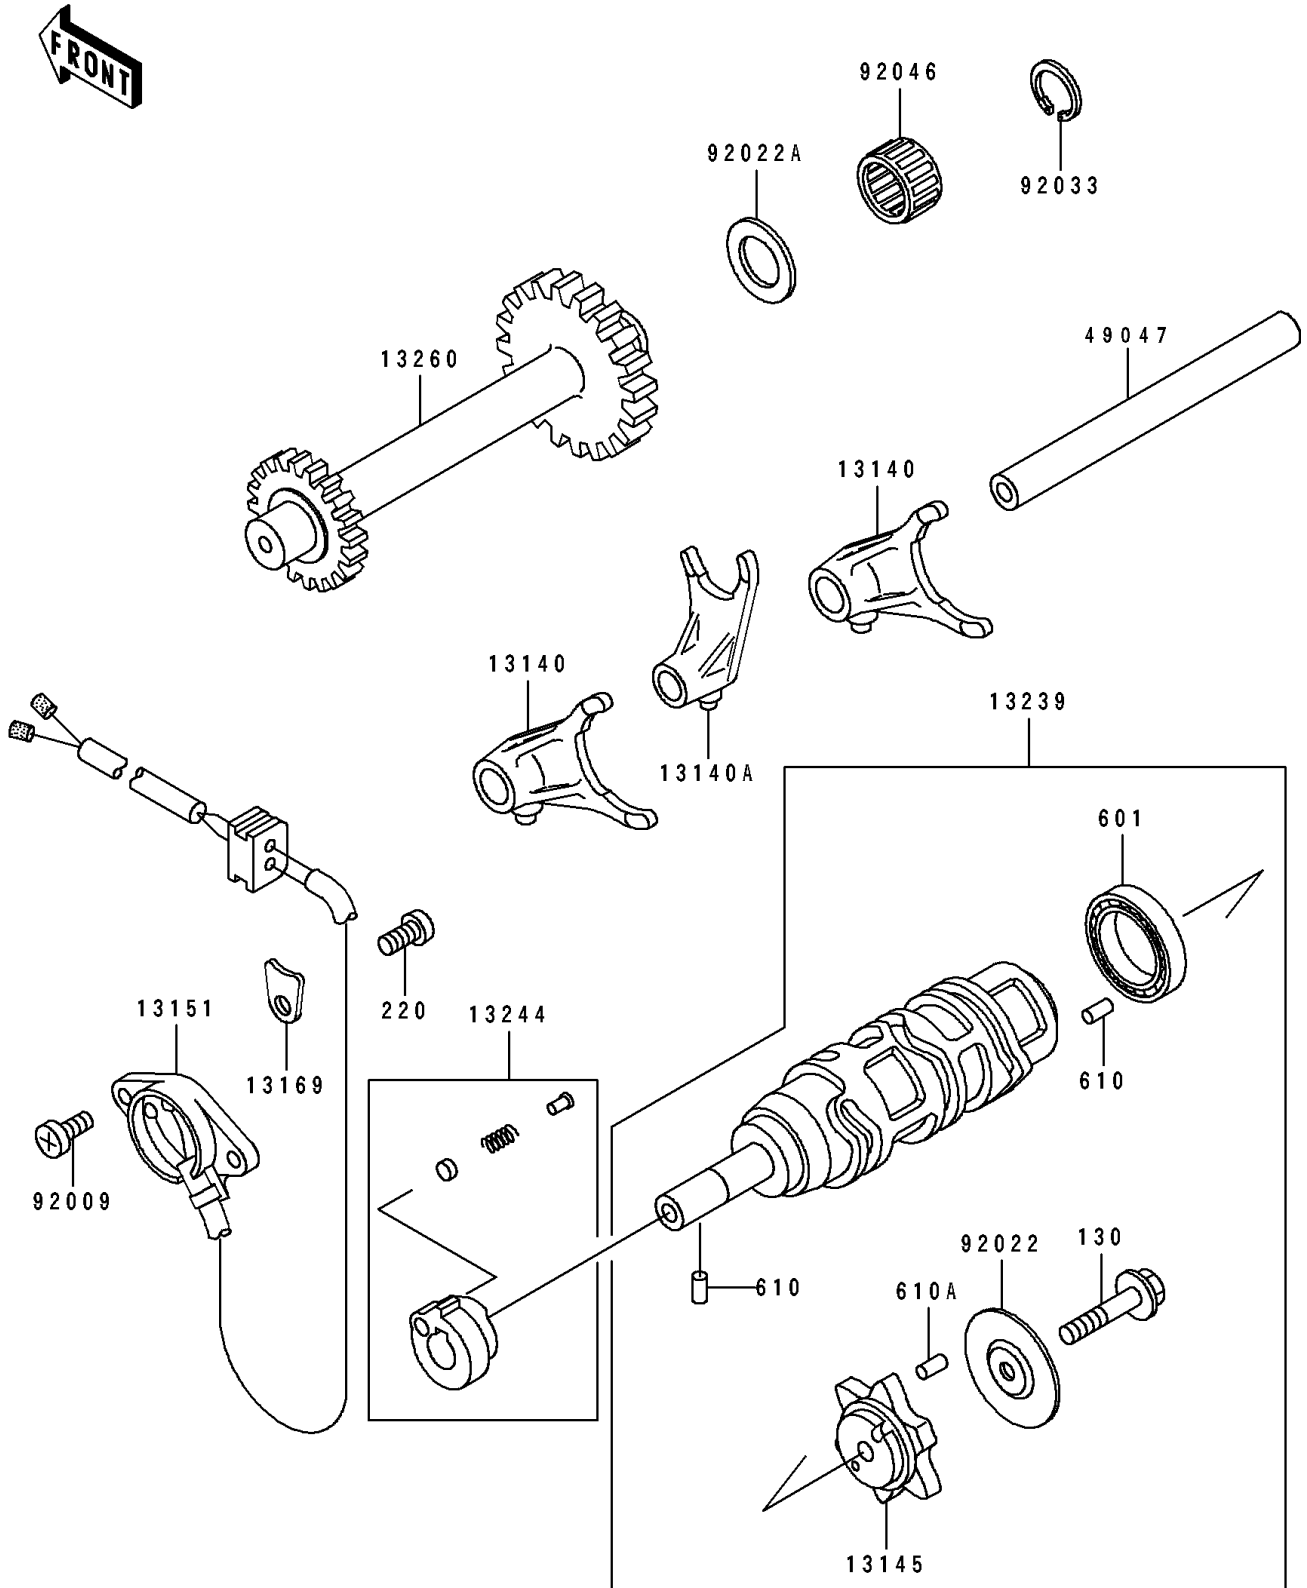

1993 Bayou® 400 4x4 PARTS DIAGRAM

Gear Change Drum/Shift Fork(s)

E1362

1993 Bayou® 400 4x4 PARTS LIST

Gear Change Drum/Shift Fork(s)

ITEM NAME	PART NUMBER	QUANTITY
FORK-SHIFT (Ref # 13140)	13140-1210	1
FORK-SHIFT (Ref # 13140A)	13140-1211	1
CAM-CHANGE DRUM (Ref # 13145)	13145-1064	1
SWITCH-COMP (Ref # 13151)	13151-1077	1
PLATE,HARNESS (Ref # 13169)	13169-1788	1
DRUM-ASSY-CHANGE (Ref # 13239)	13239-1170	1
STOPPER-ASSY,REVERSE (Ref # 13244)	13244-1055	1
GEAR,REVERSE,22T&30T (Ref # 13260)	13260-1220	1
ROD-SHIFT (Ref # 49047)	49047-1085	1
SCREW,5X14 (Ref # 92009)	92009-1341	1
WASHER,CHANGE DRUM (Ref # 92022)	92022-1886	1
WASHER,17.3X28X1 (Ref # 92022A)	92022-255	1
RING-SNAP (Ref # 92033)	92033-032	1
BEARING-NEEDLE,K17X23X13.8 (Ref # 92046)	92046-1184	1
BOLT-FLANGED,6X35 (Ref # 130)	130G0635	1
SCREW-PAN-CROS,6X10 (Ref # 220)	220B0610	1
BEARING-BALL (Ref # 601)	601A6005	1
ROLLER,4X6 (Ref # 610)	610A0406	1
ROLLER,4X12 (Ref # 610A)	610A0412	1