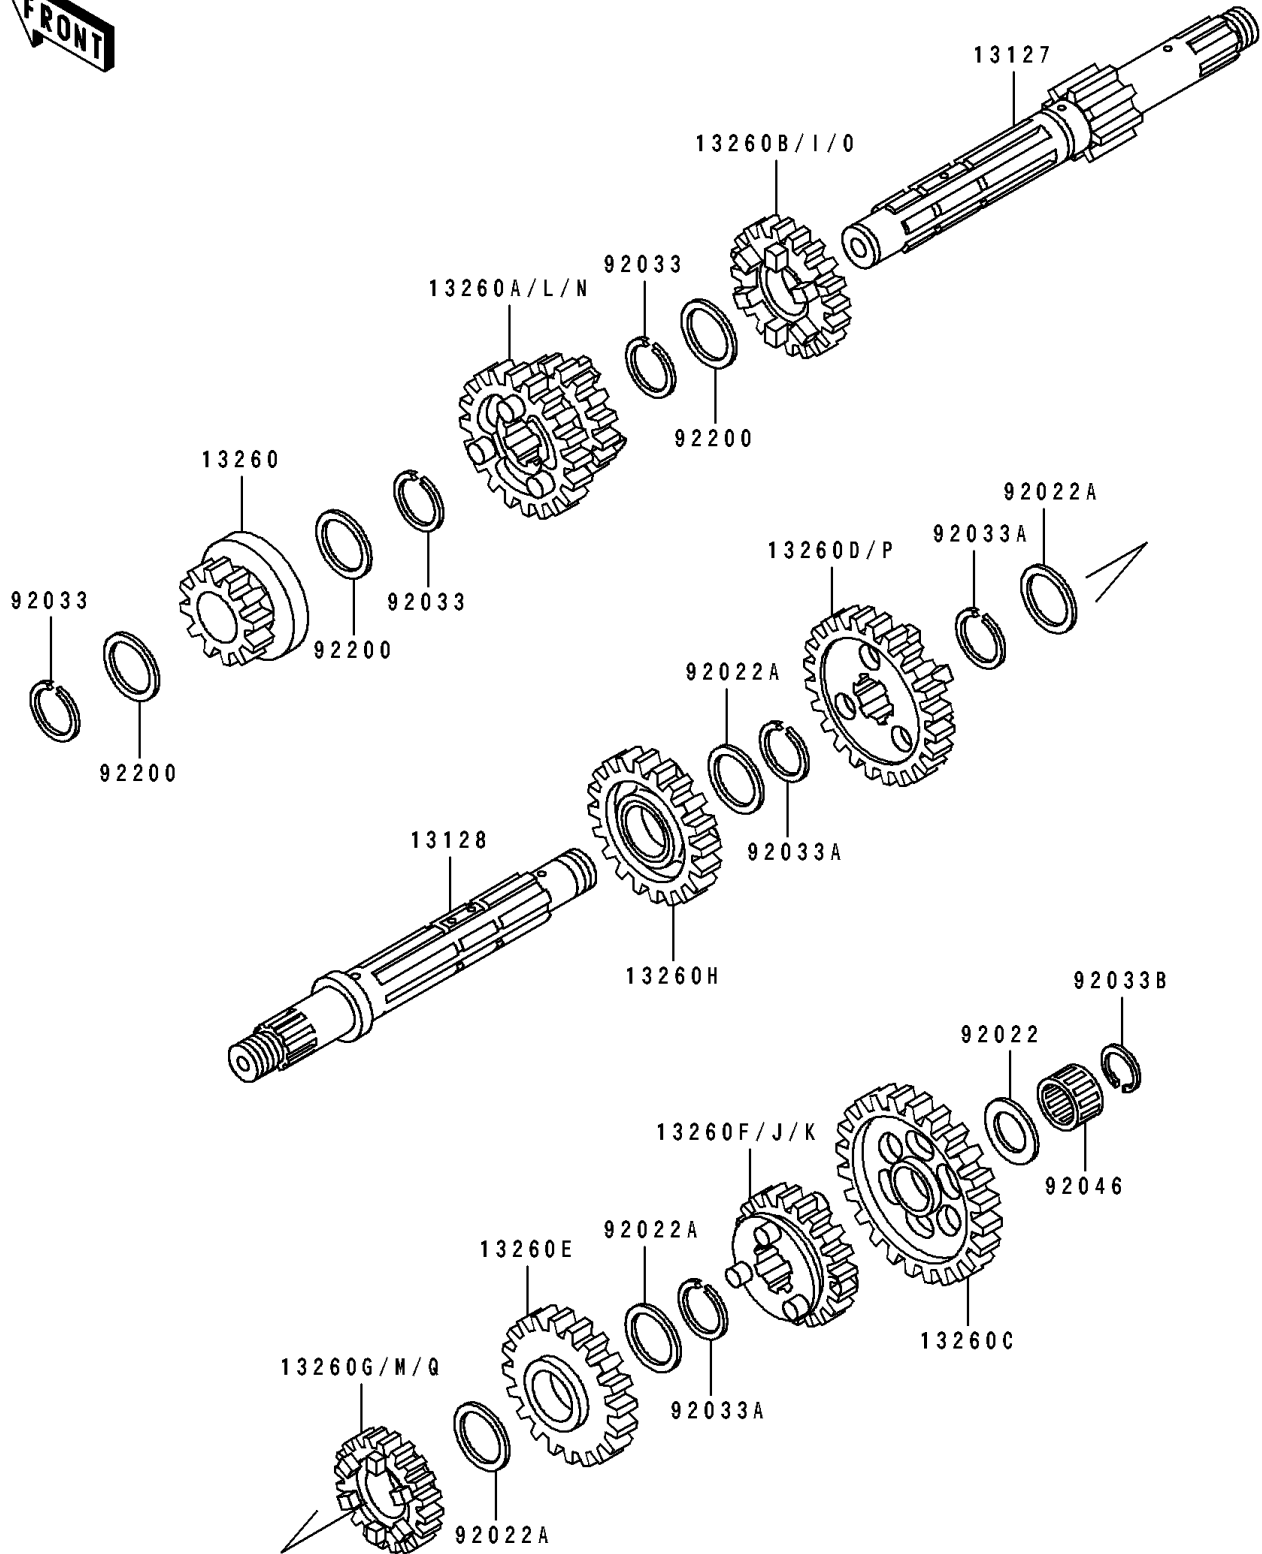

1993 Bayou® 400 4x4 PARTS DIAGRAM

Transmission

E1361

1993 Bayou® 400 4x4 PARTS LIST

Transmission

ITEM NAME	PART NUMBER	QUANTITY
SHAFT-TRANSMISSION INPUT,11T (Ref # 13127)	13127-1211	1
SHAFT-TRANSMISSION OUTPUT (Ref # 13128)	13128-1185	1
GEAR,INPUT 2ND,16T (Ref # 13260)	13260-1211	1
GEAR,INPUT 3RD&TOP,21T&29T (Ref # 13260A)	13260-1212	1
GEAR,INPUT 4TH,25T (Ref # 13260B)	13260-1213	1
GEAR,OUTPUT LOW,42T (Ref # 13260C)	13260-1214	1
GEAR,OUTPUT 2ND,36T (Ref # 13260D)	13260-1215	1
GEAR,OUTPUT 3RD,32T (Ref # 13260E)	13260-1216	1
GEAR,OUTPUT 4TH,28T (Ref # 13260F)	13260-1217	1
GEAR,OUTPUT TOP,24T (Ref # 13260G)	13260-1218	1
GEAR,REVERSE,31T (Ref # 13260H)	13260-1219	1
GEAR,INPUT 4TH,26T (Ref # 13260I)	13260-1448	1
GEAR,OUTPUT 4TH,27T (Ref # 13260K)	13260-1449	1
GEAR,INPUT 3RD&TOP,21T&34T (Ref # 13260L)	13260-1450	1
GEAR,OUTPUT TOP,26T (Ref # 13260M)	13260-1451	1
WASHER,20.5X30X1,STEEL (Ref # 92022)	92022-112	1
WASHER,25.3X30X0.5 (Ref # 92022A)	92022-159	1
RING-SNAP,20X25.5X1.2 (Ref # 92033)	92033-025	1
RING-SNAP,24MM (Ref # 92033A)	92033-026	1
RING-SNAP,18MM (Ref # 92033B)	92033-029	1
BEARING-NEEDLE,KT202614 (Ref # 92046)	92046-1170	1
WASHER,22.3X29X1.0 (Ref # 92200)	92200-1125	1