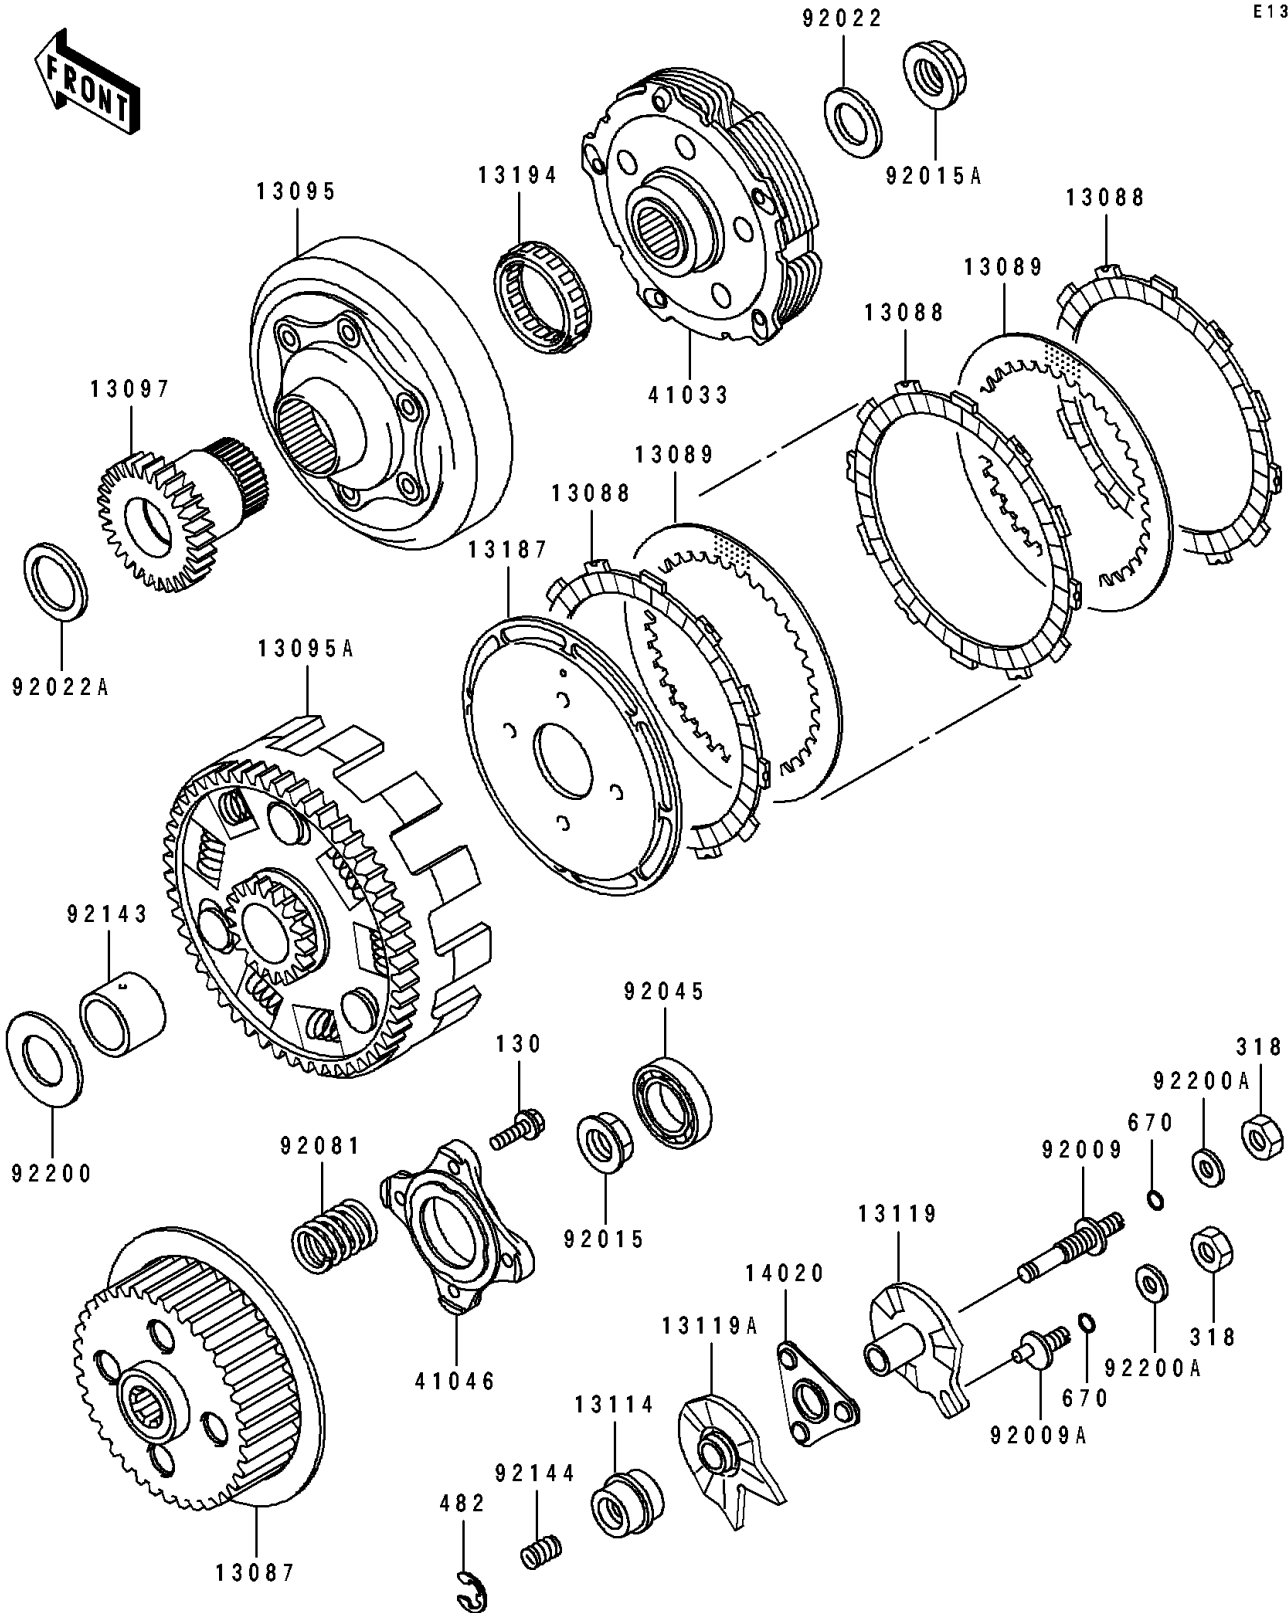

1993 Bayou® 400 4x4 PARTS DIAGRAM

Clutch

E1350

1993 Bayou® 400 4x4 PARTS LIST

Clutch

ITEM NAME	PART NUMBER	QUANTITY
HUB-CLUTCH (Ref # 13087)	13087-1142	1
PLATE-FRICTION (Ref # 13088)	13088-1091	1
PLATE-CLUTCH (Ref # 13089)	13089-1095	1
HOUSING-COMP-CLUTCH,FRONT (Ref # 13095)	13095-1242	1
HOUSING-COMP-CLUTCH (Ref # 13095A)	13095-1243	1
GEAR-PRIMARY SPUR,CLUTCH,29T (Ref # 13097)	13097-1273	1
PUSHER-CLUTCH (Ref # 13114)	13114-1060	1
CAM-RELEASE (Ref # 13119)	13119-1067	1
CAM-RELEASE (Ref # 13119A)	13119-1070	1
PLATE-CLUTCH OPERATING (Ref # 13187)	13187-1081	1
CLUTCH-ONEWAY (Ref # 13194)	13194-1093	1
RETAINER,CLUTCH RELEASE (Ref # 14020)	14020-1092	1
HUB-ASSY,CLUTCH (Ref # 41033)	41033-1931	1
HOUSING-BEARING (Ref # 41046)	41046-1063	1
SCREW (Ref # 92009)	92009-1525	1
SCREW (Ref # 92009A)	92009-1526	1
NUT (Ref # 92015)	92015-1581	1
NUT,20MM (Ref # 92015A)	92015-1880	1
WASHER,20.5X34X1.4 (Ref # 92022)	92022-168	1
WASHER,27.3X38X1.5 (Ref # 92022A)	92022-1683	1
BEARING-BALL,#6905 (Ref # 92045)	92045-036	1
SPRING,CLUTCH (Ref # 92081)	92081-1848	1
COLLAR,CLUTCH (Ref # 92143)	92143-1576	1
SPRING (Ref # 92144)	92144-1272	1
WASHER,22.2X34X4.5 (Ref # 92200)	92200-1136	1
WASHER,8.5X18X2.3 (Ref # 92200A)	92200-1213	1
BOLT-FLANGED,6X20 (Ref # 130)	130P0620	1
NUT-HEX-SMALL,8MM (Ref # 318)	318B0800	1
CIRCLIP-TYPE-E,7MM (Ref # 482)	482J7000	1

1993 Bayou® 400 4x4 PARTS LIST

Clutch

ITEM NAME	PART NUMBER	QUANTITY
O RING,8MM (Ref # 670)	670B1508	1