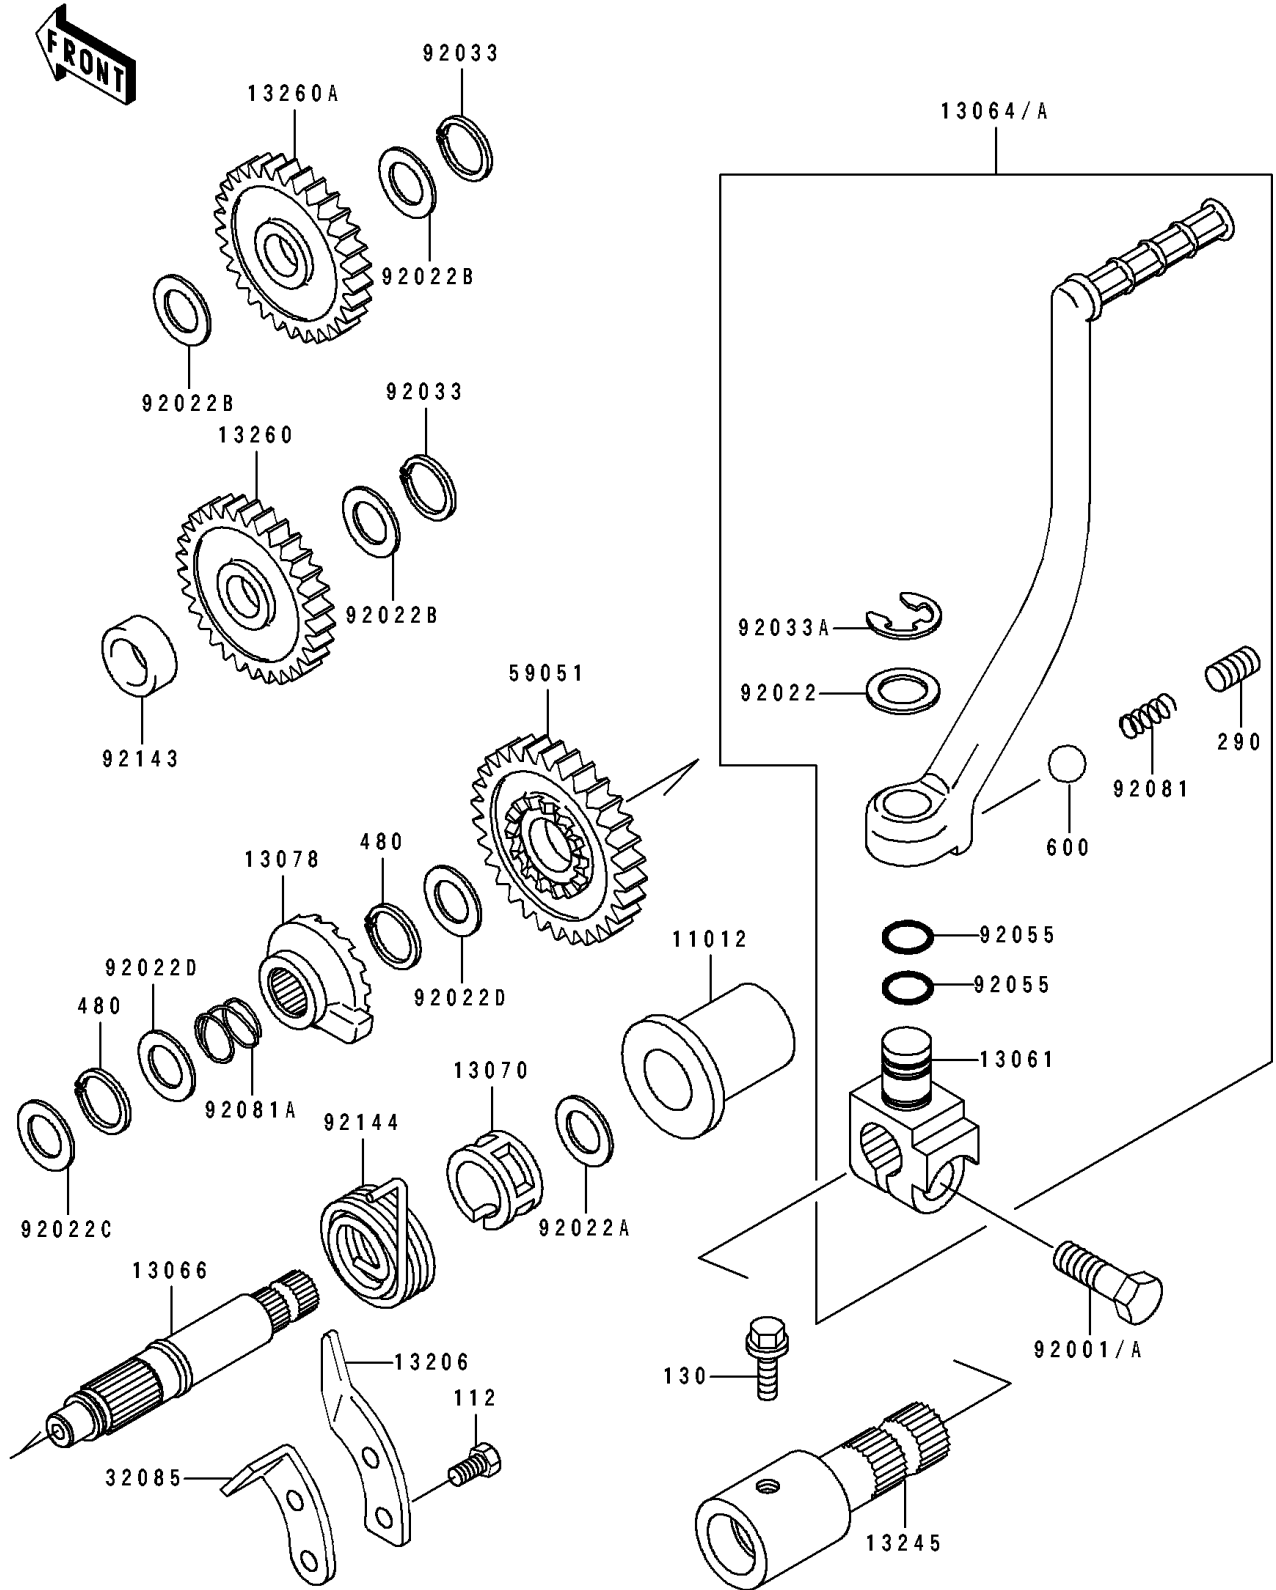

1993 Bayou® 400 4x4 PARTS DIAGRAM

Kickstarter Mechanism

E1340

1993 Bayou® 400 4x4 PARTS LIST

Kickstarter Mechanism

ITEM NAME	PART NUMBER	QUANTITY
CAP,KICKSTARTER (Ref # 11012)	11012-1801	1
BOSS,KICK PEDAL (Ref # 13061)	13061-1189	1
LEVER-ASSY-KICK (Ref # 13064)	13064-1127	2
SHAFT-KICK (Ref # 13066)	13066-1079	1
GUIDE,KICK SPRING (Ref # 13070)	13070-011	1
RATCHET (Ref # 13078)	13078-1053	1
GUIDE-KICK (Ref # 13206)	13206-1056	1
SHAFT-COMP-KICK (Ref # 13245)	13245-1051	1
GEAR,KICKSTARTER,IDLE,23T (Ref # 13260)	13260-1221	1
GEAR,KICKSTARTER,IDLE,29T (Ref # 13260A)	13260-1222	1
STOPPER (Ref # 32085)	32085-1237	1
GEAR-SPUR,KICKSTARTER,31T (Ref # 59051)	59051-1253	1
BOLT,8X28 (Ref # 92001)	92001-1042	2
WASHER,15.2X20X1 (Ref # 92022)	92022-1019	1
WASHER,18.5X23X1.2 (Ref # 92022A)	92022-118	1
WASHER,17.3X22X0.5 (Ref # 92022B)	92022-1799	1
WASHER,12.3X20X0.5 (Ref # 92022C)	92022-269	1
WASHER,16.8X22X0.5 (Ref # 92022D)	92022-315	1
RING-SNAP (Ref # 92033)	92033-032	1
RING-SNAP,10MM (Ref # 92033A)	92033-1166	1
RING-O,10X1.5 (Ref # 92055)	92055-061	1
SPRING,KICK PEDAL (Ref # 92081)	92081-020	1
SPRING,RATCHET (Ref # 92081A)	92081-122	1
COLLAR,17X23X5 (Ref # 92143)	92143-1525	1
SPRING,KICKSTARTER (Ref # 92144)	92144-1001	1
BOLT-UPSET (Ref # 112)	112G0618	1
BOLT-FLANGED (Ref # 130)	130J0610	1
SCREW-SET-SOCKET,8X8 (Ref # 290)	290Q0808	1
CIRCLIP-TYPE-C,16MM (Ref # 480)	480J1600	1

1993 Bayou[®] 400 4x4 PARTS LIST

Kickstarter Mechanism

ITEM NAME	PART NUMBER	QUANTITY
BALL-STEEL,1/4" (Ref # 600)	600A0800	1