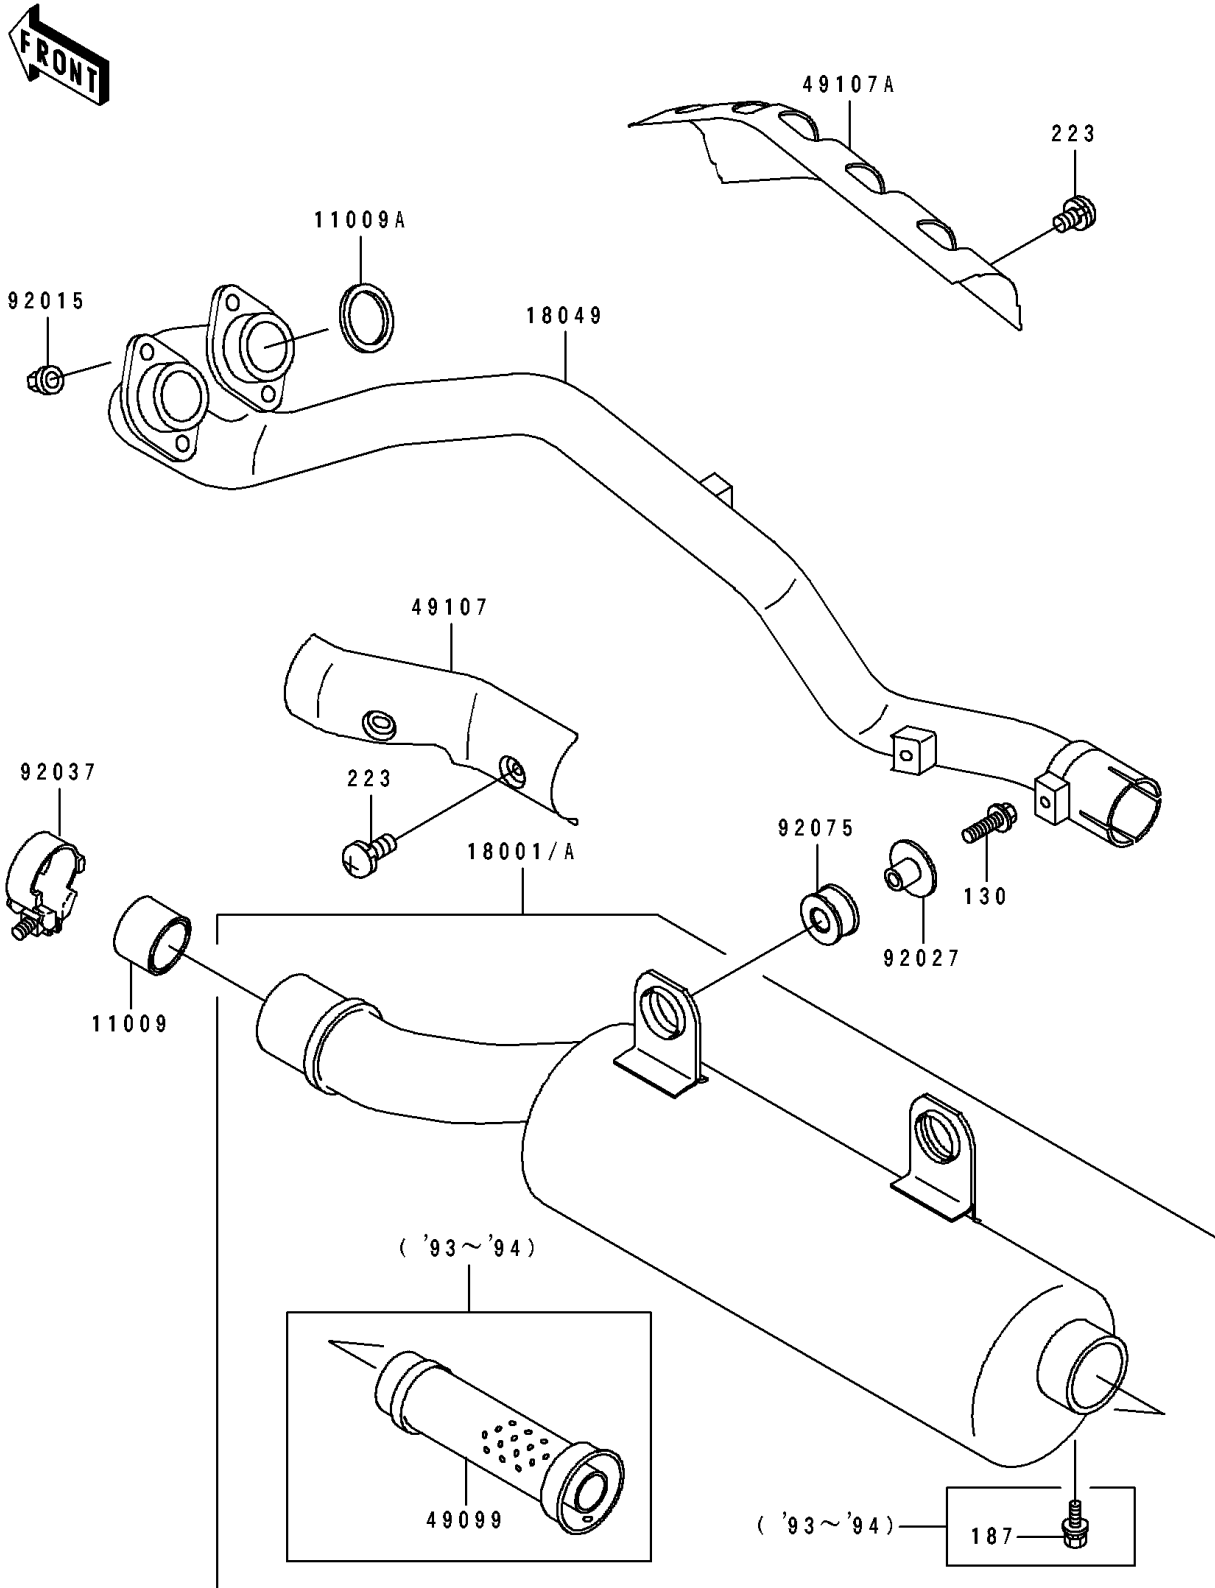

1993 Bayou® 400 4x4 PARTS DIAGRAM

Muffler(s)

E1140

1993 Bayou® 400 4x4 PARTS LIST

Muffler(s)

ITEM NAME	PART NUMBER	QUANTITY
GASKET,EXHAUST PIPE CONNECTING (Ref # 11009)	11009-1667	1
GASKET,EXHAUST PIPE HOLDER (Ref # 11009A)	11009-1866	1
MUFFLER (Ref # 18001)	18001-1820	1
PIPE-EXHAUST (Ref # 18049)	18049-1580	1
BAFFLE-PIPE MUFFLER (Ref # 49099)	19099-1219	1
COVER-EXHAUST PIPE,RR (Ref # 49107)	49107-1087	1
COVER-EXHAUST PIPE,FR (Ref # 49107A)	49107-1088	1
NUT,8MM (Ref # 92015)	92015-1402	1
COLLAR,MUFFLER (Ref # 92027)	92027-1981	1
CLAMP,42MM (Ref # 92037)	92037-1349	1
DAMPER,MUFFLER (Ref # 92075)	92075-1809	1
BOLT-FLANGED,8X25,BLACK (Ref # 130)	130J0825	1
BOLT-UPSET-WSP (Ref # 187)	187B0612	1
SCREW-PAN-WS-CROS (Ref # 223)	223C0610	1