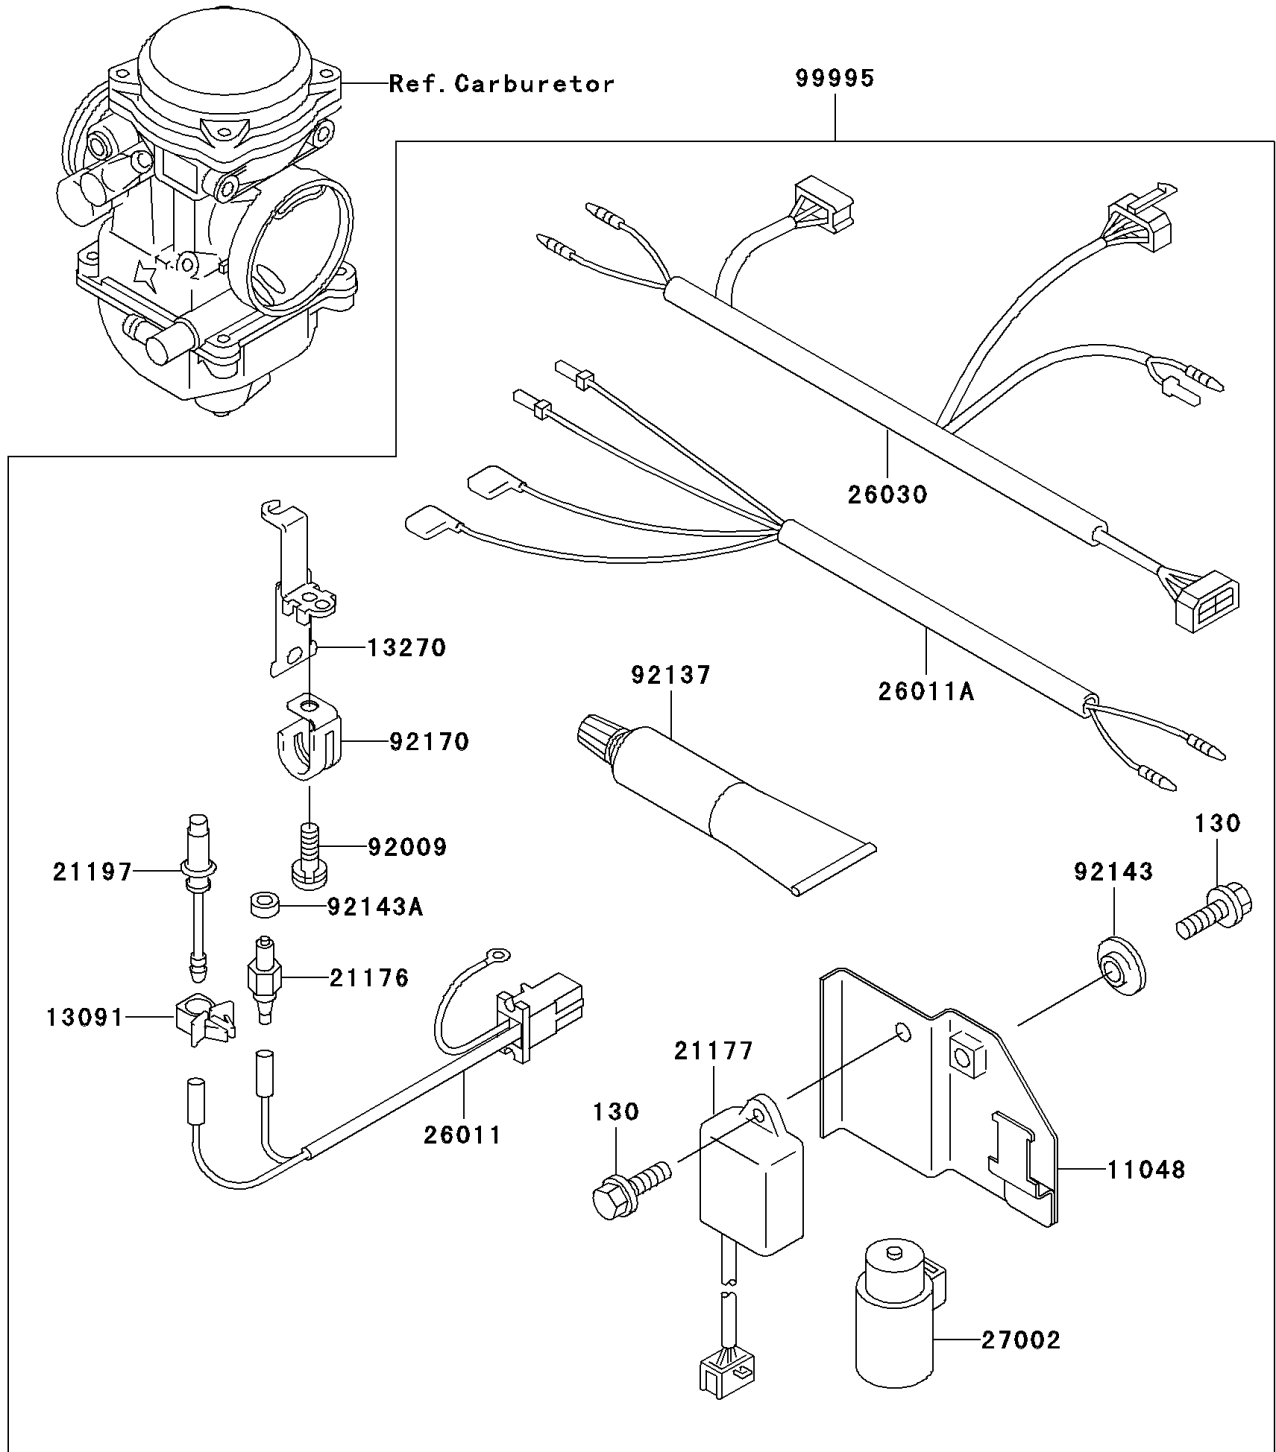

1998 Bayou® 300 4x4 PARTS DIAGRAM

Optional Parts(Carburetor)

F2890D

1998 Bayou® 300 4x4 PARTS LIST

Optional Parts(Carburetor)

ITEM NAME	PART NUMBER	QUANTITY
BRACKET,ELECTRIC (Ref # 11048)	11048-1966	1
HOLDER,HEATER (Ref # 13091)	13091-1866	1
PLATE,HEATER STAY (Ref # 13270)	13270-1145	1
SENSOR (Ref # 21176)	21176-1069	1
CONTROLLER (Ref # 21177)	21177-1057	1
HEATER (Ref # 21197)	21197-1003	1
WIRE-LEAD (Ref # 26011)	26011-1606	1
WIRE-LEAD (Ref # 26011A)	26011-1614	1
HARNESS,RR (Ref # 26030)	26030-1421	1
RELAY-ASSY (Ref # 27002)	27002-1095	1
SCREW (Ref # 92009)	92009-1706	1
SILICONE COMPOUND (Ref # 92137)	92137-1001	1
COLLAR (Ref # 92143)	92143-1087	1
COLLAR (Ref # 92143A)	92143-1747	1
CLAMP,HARNESS (Ref # 92170)	92170-1396	1
BOLT-FLANGED,6X14,BLACK (Ref # 130)	130J0614	1
SET,KLF300-C7 (Ref # 99995)	99995-1378	1