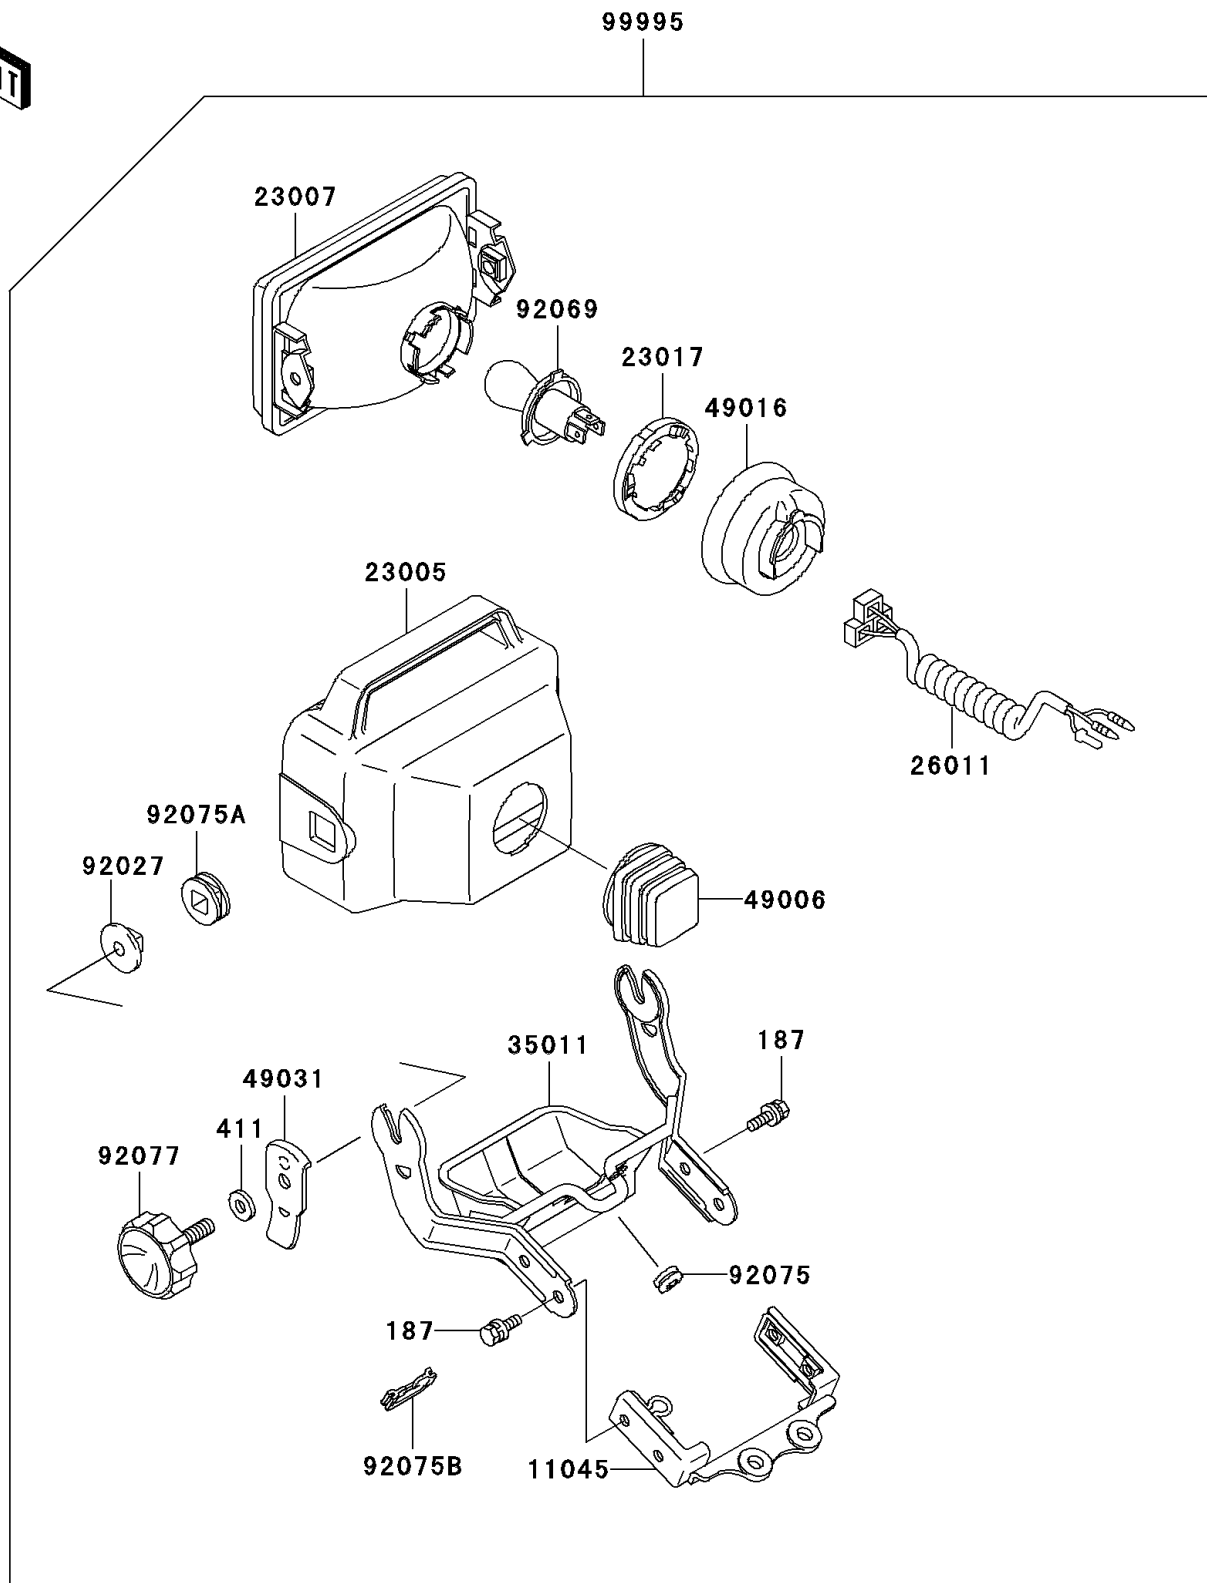

## 1998 Bayou® 300 4x4 PARTS DIAGRAM

Optional Parts(Headlight)

F2890C

## 1998 Bayou® 300 4x4 PARTS LIST

Optional Parts(Headlight)

ITEM NAME	PART NUMBER	QUANTITY
BOLT-UPSET-WSP (Ref # 187)	187C0614	1
WASHER-PLAIN,8MM,BLACK (Ref # 411)	411F0800	1
BRACKET,HEAD LAMP (Ref # 11045)	11045-1924	1
BODY-COMP-HEAD LAMP,BLACK (Ref # 23005)	23005-1064-6Z	1
LENS-COMP,HEAD LAMP (Ref # 23007)	23007-1138	1
SOCKET,BULB (Ref # 23017)	23017-1051	1
WIRE-LEAD,HEAD LAMP (Ref # 26011)	26011-1405	1
STAY,HEAD LAMP (Ref # 35011)	35011-1413	1
BOOT,HEAD LAMP BODY (Ref # 49006)	49006-1172	1
COVER-SEAL,BULB SOCKET (Ref # 49016)	49016-1111	1
LATCH,HEAD LAMP (Ref # 49031)	49031-1052	1
COLLAR,L=11.9 (Ref # 92027)	92027-1938	1
BULB,12V 65/60W (Ref # 92069)	92069-1069	1
DAMPER,HEAD LAMP HOLDER (Ref # 92075)	92075-1482	1
DAMPER,HEAD LAMP FITTING (Ref # 92075A)	92075-1768	1
DAMPER (Ref # 92075B)	92075-1881	1
KNOB,HEAD LAMP (Ref # 92077)	92077-1060	1
KIT.,HEAD LAMP (Ref # 99995)	99995-1018	1