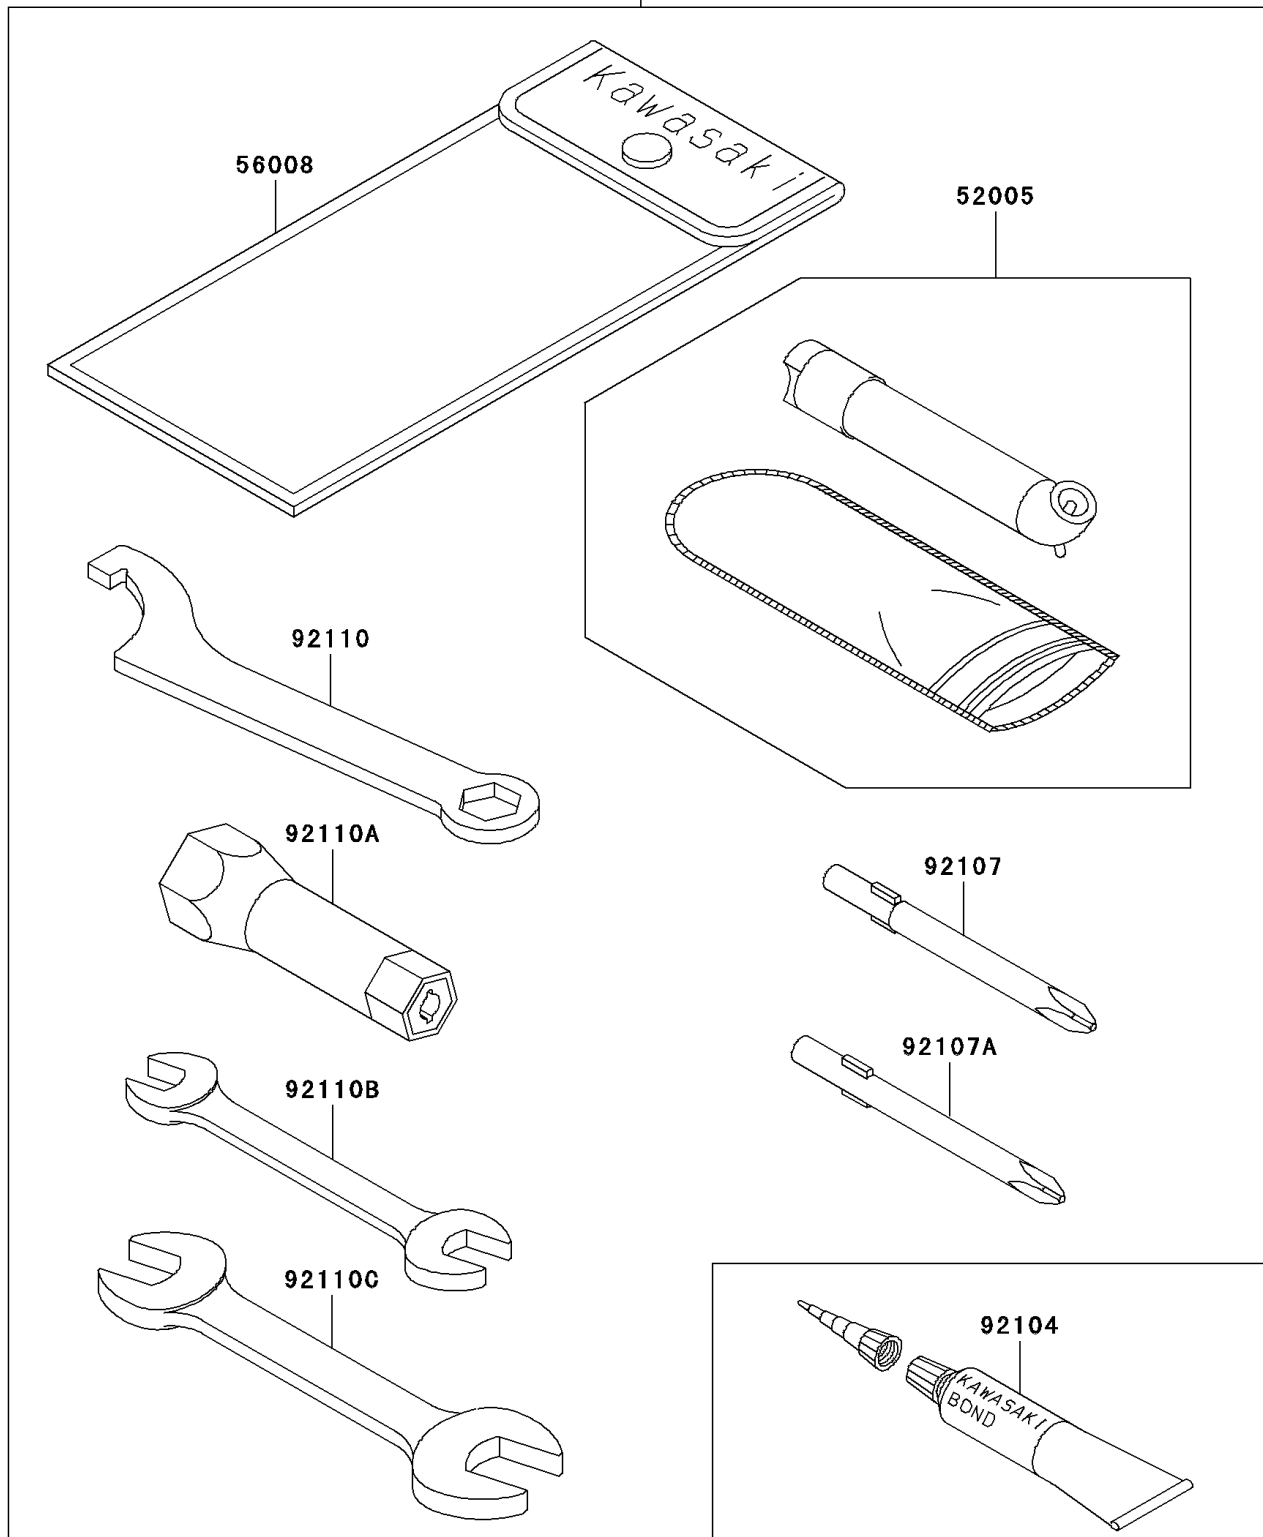

1998 Bayou® 300 4x4 PARTS DIAGRAM

Owner's Tools

56007

F2810

1998 Bayou® 300 4x4 PARTS LIST

Owner's Tools

ITEM NAME	PART NUMBER	QUANTITY
GAUGE,AIR (Ref # 52005)	52005-1082	1
TOOLKIT (Ref # 56007)	56007-1331	1
BAG,TOOL (Ref # 56008)	56008-1007	1
GASKET-LIQUID,TUBE,100G,SILVER (Ref # 92104)	92104-002	1
TOOL-DRIVER,#3PHILLIPS (Ref # 92107)	92107-005	1
TOOL-DRIVER,#2PHILLIPS (Ref # 92107A)	92107-1053	1
TOOL-WRENCH,HOOK&BOXEND,14MM (Ref # 92110)	92110-1040	1
TOOL-WRENCH,BOX,18MM (Ref # 92110A)	92110-1109	1
TOOL-WRENCH,OPEN END,10X12 (Ref # 92110B)	92110-1152	1
TOOL-WRENCH,OPEN END,14X17 (Ref # 92110C)	92110-1153	1