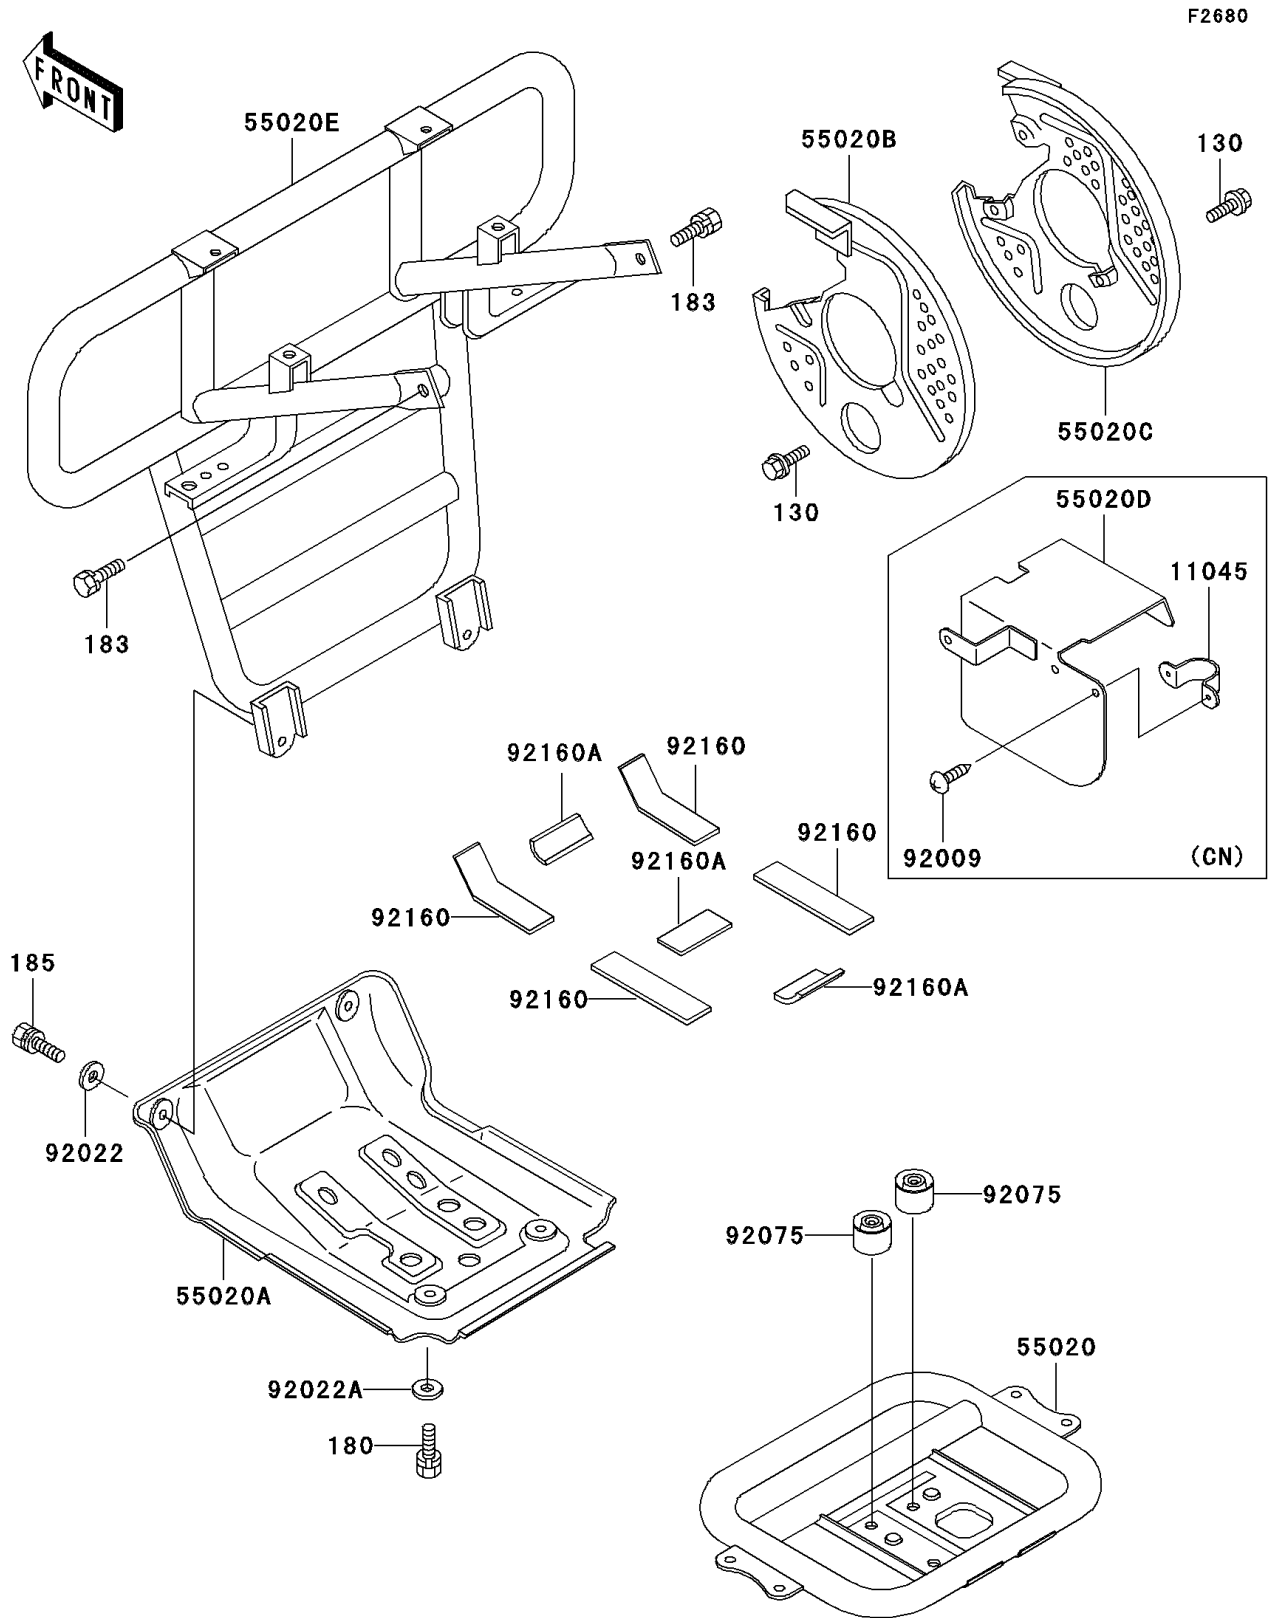

1998 Bayou® 300 4x4 PARTS DIAGRAM

Guard(s)

1998 Bayou® 300 4x4 PARTS LIST

Guard(s)

ITEM NAME	PART NUMBER	QUANTITY
BOLT-FLANGED,6X10 (Ref # 130)	130B0610	1
BOLT-UPSET-WS,6X16 (Ref # 180)	180J0616	1
BOLT-UPSET-WS-SMALL (Ref # 183)	183J0825	1
BOLT-UPSET-WSP-SMALL,8X25 (Ref # 185)	185J0825	1
GUARD,ENGINE (Ref # 55020)	55020-1301	1
GUARD,FRONT DIFF (Ref # 55020A)	55020-1303	1
GUARD,FRONT DISC,LH (Ref # 55020B)	55020-1304	1
GUARD,FRONT DISC,RH (Ref # 55020C)	55020-1305	1
GUARD,FR,S.GRAY (Ref # 55020E)	55020-1585-1U	1
WASHER,8.5X20X1.6,BLACK (Ref # 92022)	92022-1317	1
WASHER,6.5X20X1.6,BLACK (Ref # 92022A)	92022-1346	1
DAMPER (Ref # 92075)	92075-1896	1
DAMPER (Ref # 92160)	92160-1101	1
DAMPER (Ref # 92160A)	92160-1102	1
BRACKET,FENDER (Ref # 11045)	11045-1882	1
GUARD,SNOW (Ref # 55020D)	55020-1474	1
SCREW,TAPPING,5X10 (Ref # 92009)	92009-1332	1