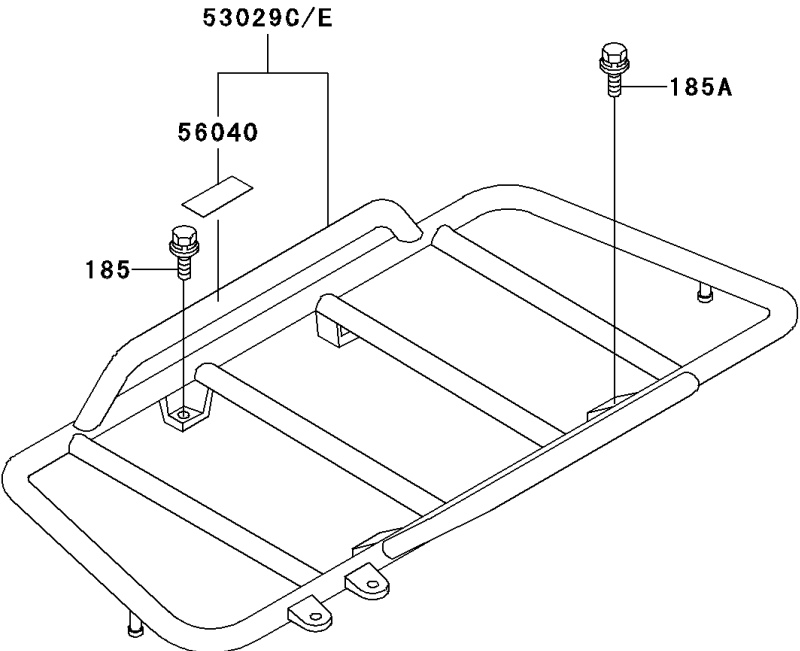

1998 Bayou® 300 4x4 PARTS DIAGRAM

Carrier(s)

F2520

1998 Bayou® 300 4x4 PARTS LIST

Carrier(s)

ITEM NAME	PART NUMBER	QUANTITY
BOLT-UPSET-WSP-SMALL (Ref # 185)	185C0816	1
BOLT-UPSET-WSP-SMALL,8X35 (Ref # 185A)	185J0835	1
LABEL-WARNING,MAXIMUM LOAD (Ref # 56040)	56040-1259	1
LABEL-WARNING,MAXIMUM LOAD (Ref # 56040A)	56040-1260	1
CARRIER,FR,S.GRAY (Ref # 53029C)	53029-1172-1U	1
CARRIER,RR,S.GRAY (Ref # 53029D)	53029-1173-1U	1
CARRIER,FR,S.GRAY (Ref # 53029E)	53029-1174-1U	1
CARRIER,RR,S.GRAY (Ref # 53029F)	53029-1175-1U	1