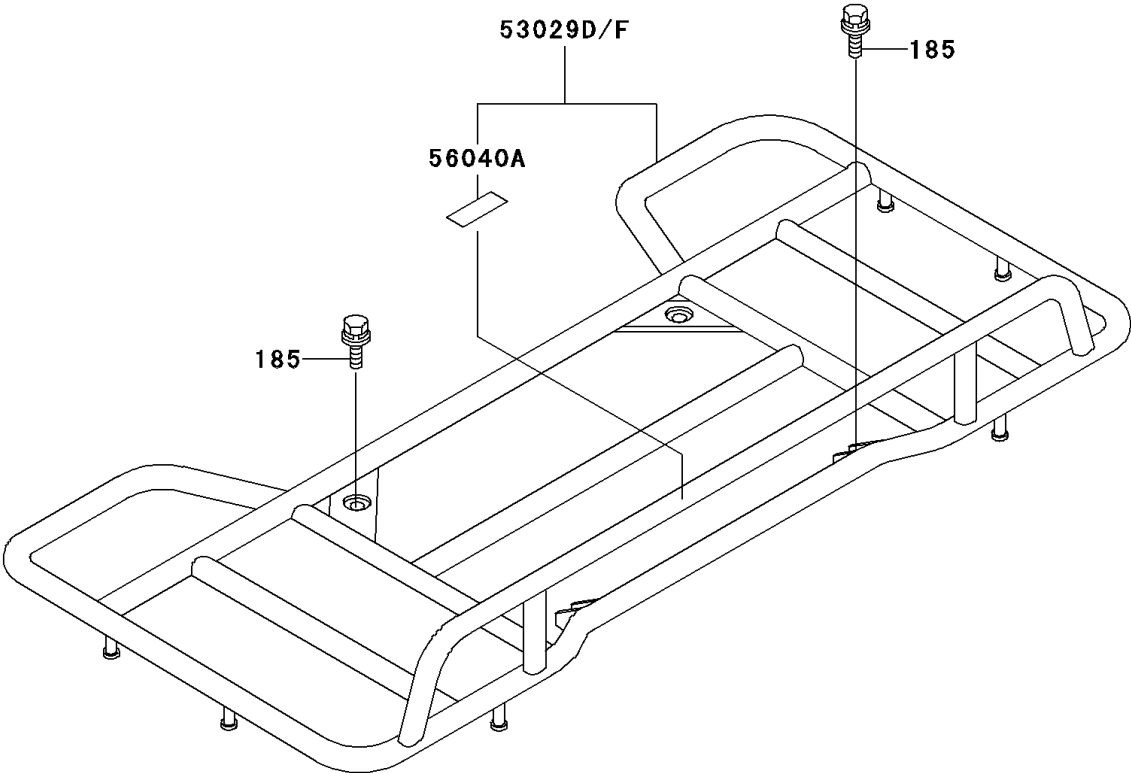

1998 Bayou® 300 4x4 PARTS DIAGRAM

Carrier(s)

F2520

1998 Bayou® 300 4x4 PARTS LIST

Carrier(s)

ITEM NAME	PART NUMBER	QUANTITY
BOLT-UPSET-WSP-SMALL (Ref # 185)	185C0816	1
BOLT-UPSET-WSP-SMALL,8X35 (Ref # 185A)	185J0835	1
LABEL-WARNING,MAXIMUM LOAD (Ref # 56040)	56040-1259	1
LABEL-WARNING,MAXIMUM LOAD (Ref # 56040A)	56040-1260	1
CARRIER,FR,S.GRAY (Ref # 53029C)	53029-1172-1U	1
CARRIER,RR,S.GRAY (Ref # 53029D)	53029-1173-1U	1
CARRIER,FR,S.GRAY (Ref # 53029E)	53029-1174-1U	1
CARRIER,RR,S.GRAY (Ref # 53029F)	53029-1175-1U	1