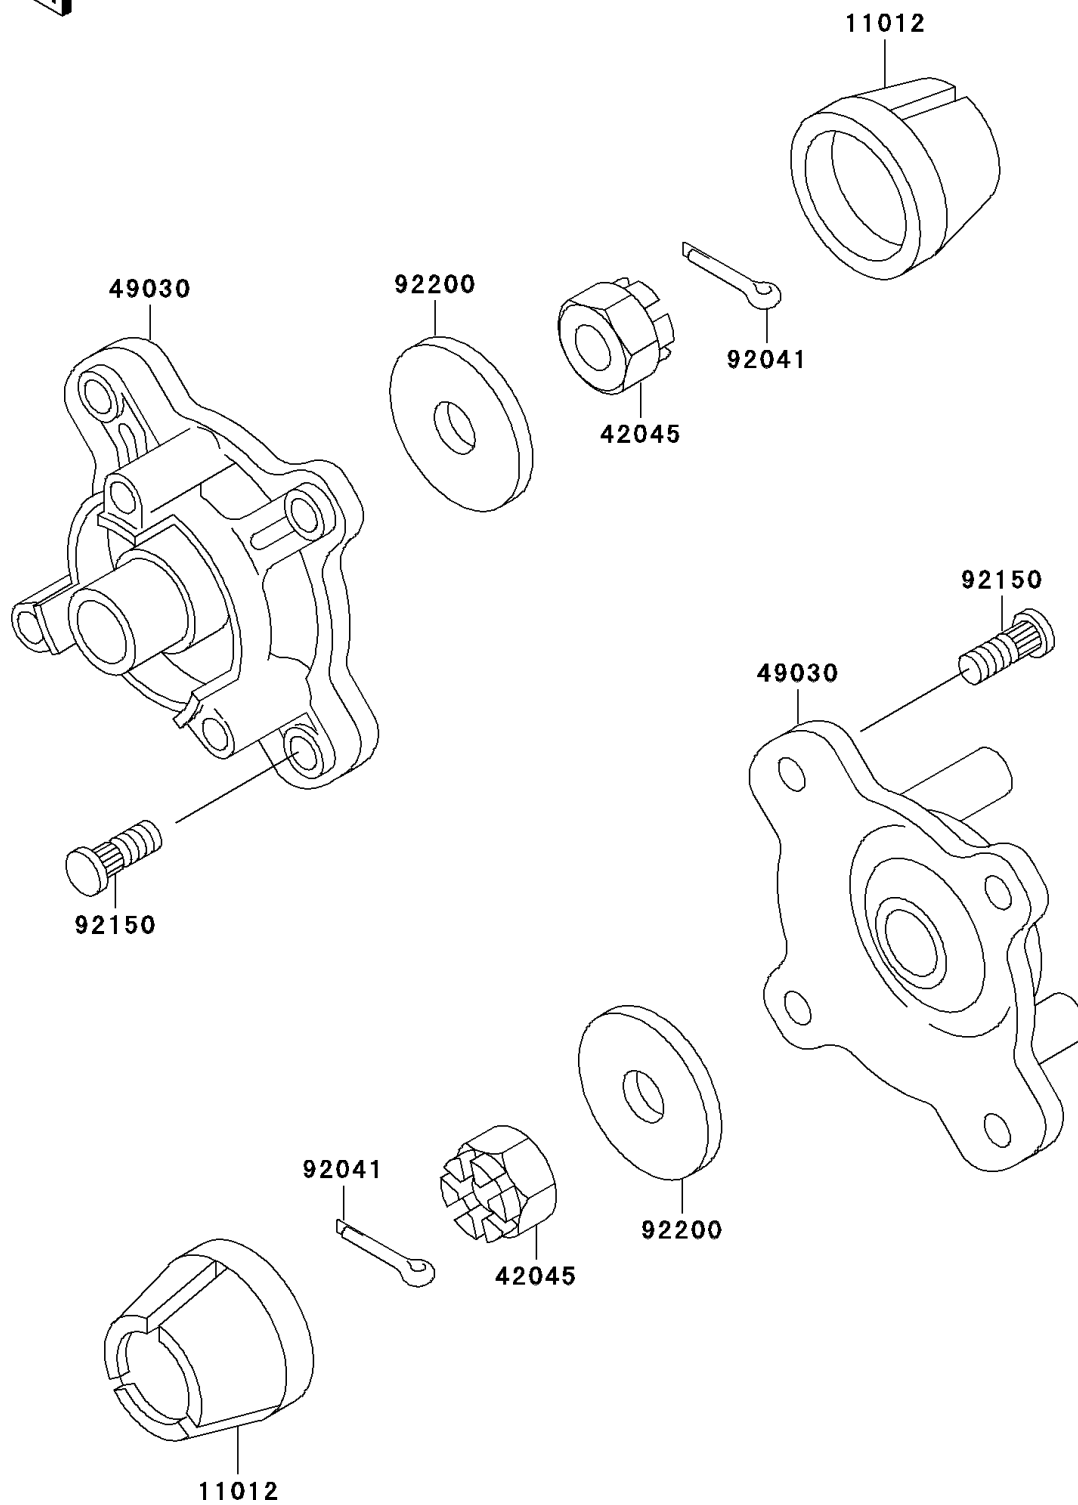

1998 Bayou® 300 4x4 PARTS DIAGRAM

Front Hub

F2230

1998 Bayou[®] 300 4x4 PARTS LIST

Front Hub

ITEM NAME	PART NUMBER	QUANTITY
CAP,WHEEL (Ref # 11012)	11012-1969	1
NUT,CASTLE,18MM (Ref # 42045)	42045-018	1
HUB,FR (Ref # 49030)	49030-1116	1
COTTER,4.0X35 (Ref # 92041)	92041-1053	1
BOLT (Ref # 92150)	92150-1289	1
WASHER,18.5X52X4.5 (Ref # 92200)	92200-1474	1