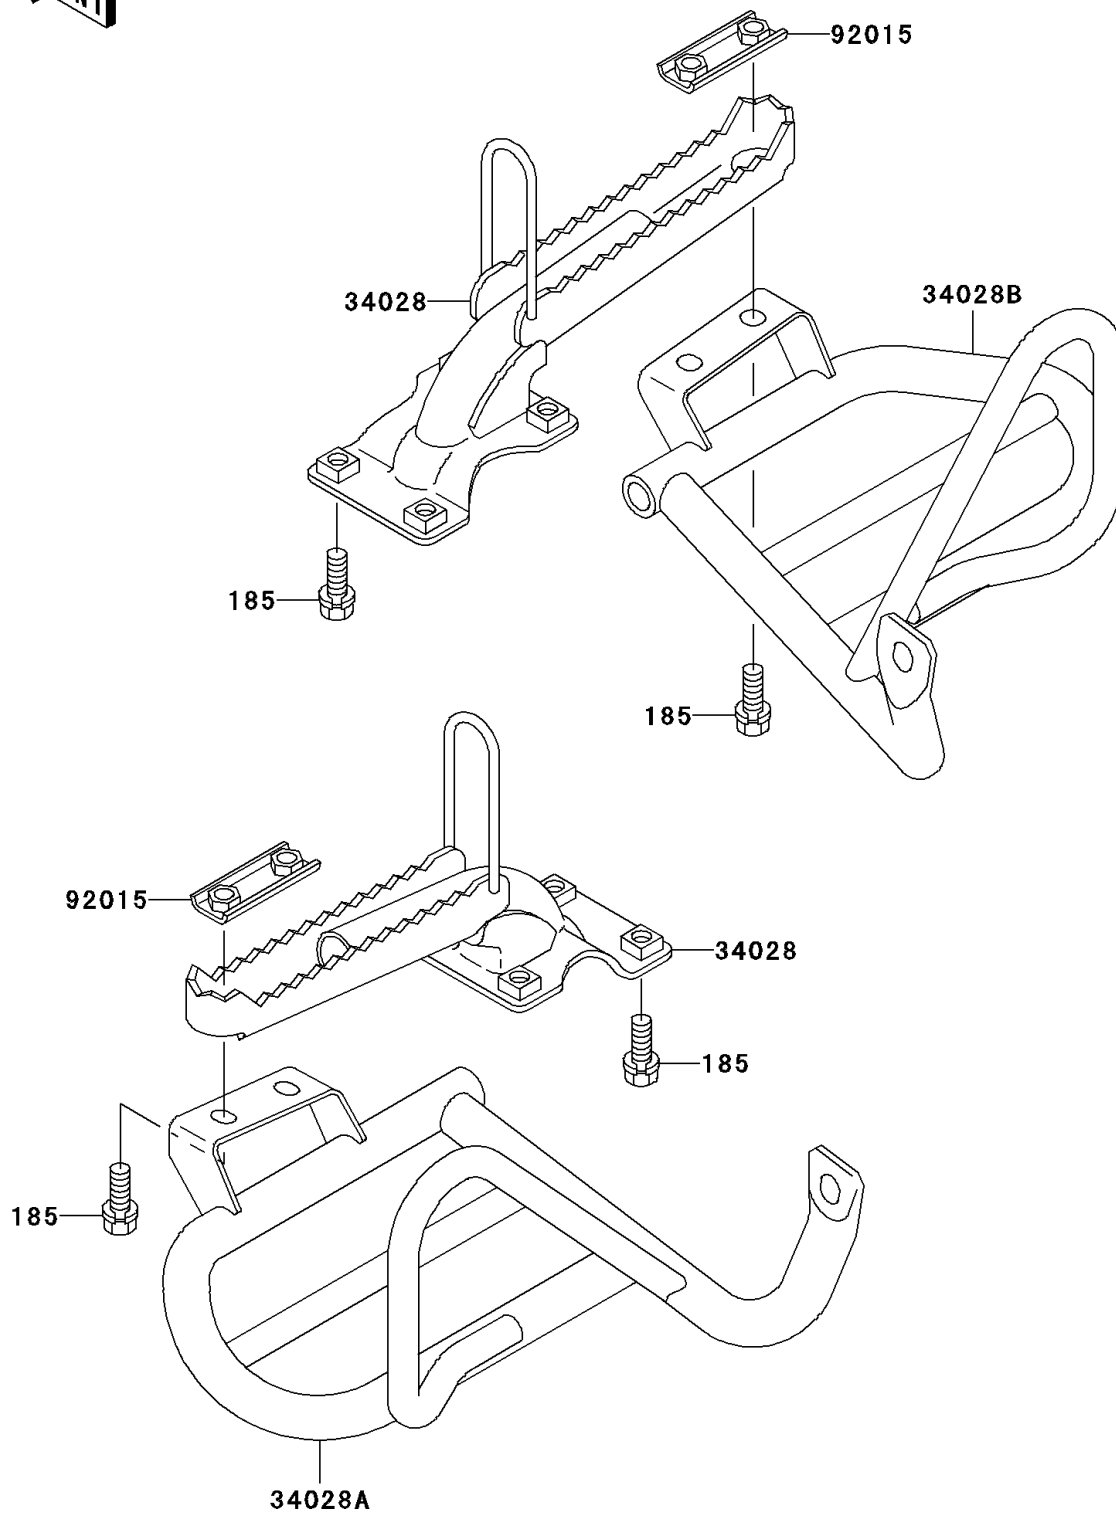

1998 Bayou® 300 4x4 PARTS DIAGRAM

Footrests

F2160

1998 Bayou® 300 4x4 PARTS LIST

Footrests

ITEM NAME	PART NUMBER	QUANTITY
BOLT-UPSET-WSP-SMALL,8X20 (Ref # 185)	185J0820	1
STEP (Ref # 34028)	34028-1271	1
STEP,FOOT BOARD,LH (Ref # 34028A)	34028-1399	1
STEP,FOOT BOARD,RH (Ref # 34028B)	34028-1400	1
NUT (Ref # 92015)	92015-1732	1