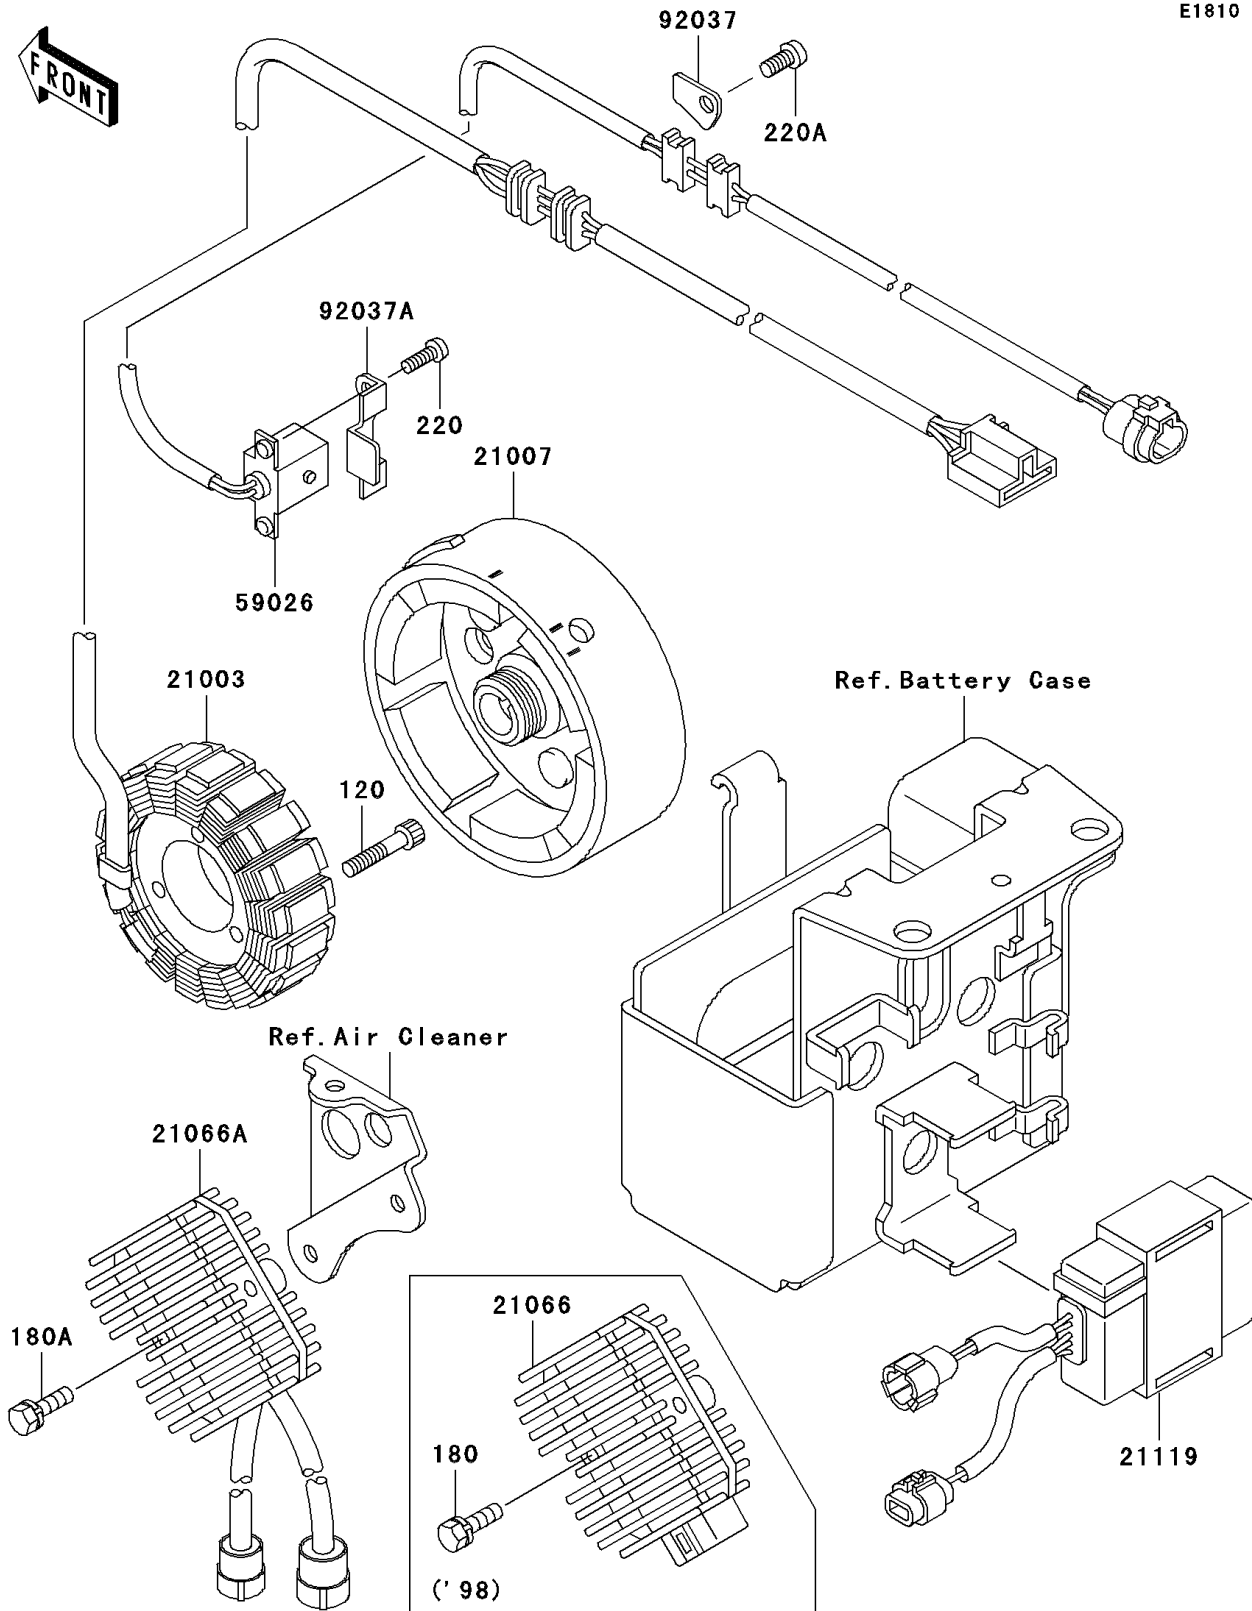

## 1998 Bayou® 300 4x4 PARTS DIAGRAM

Generator

E1810

## 1998 Bayou® 300 4x4 PARTS LIST

Generator

ITEM NAME	PART NUMBER	QUANTITY
BOLT-SOCKET,6X30 (Ref # 120)	120P0630	1
BOLT-UPSET-WS (Ref # 180)	180D0620	1
SCREW-PAN-CROS (Ref # 220)	220B0514	1
SCREW-PAN-CROS,6X12 (Ref # 220A)	220B0612	1
STATOR (Ref # 21003)	21003-1276	1
ROTOR (Ref # 21007)	21007-1361	1
REGULATOR-VOLTAGE (Ref # 21066)	21066-1089	1
IGNITER (Ref # 21119)	21119-1369	1
COIL-PULSING (Ref # 59026)	59026-1092	1
CLAMP,WIRING HARNESS (Ref # 92037)	92037-1656	1
CLAMP (Ref # 92037A)	92037-1987	1