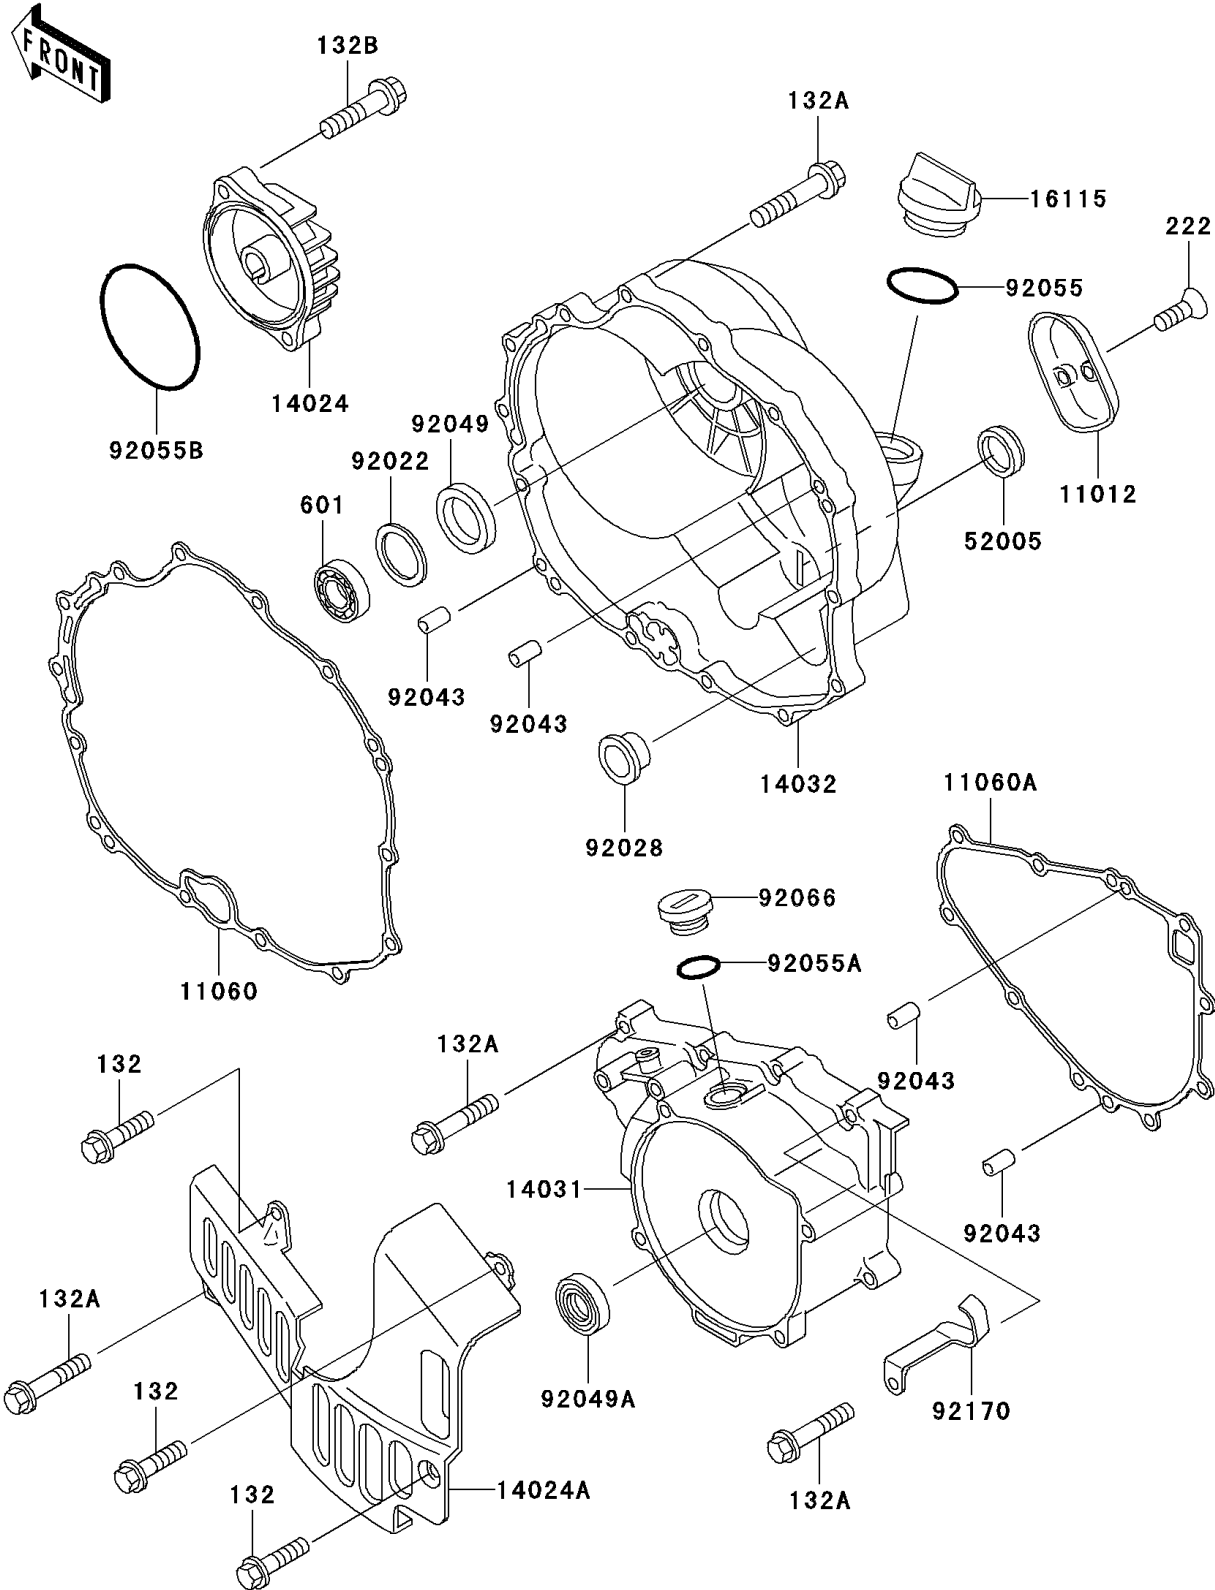

1998 Bayou® 300 4x4 PARTS DIAGRAM

Engine Cover(s)

E1431

1998 Bayou® 300 4x4 PARTS LIST

Engine Cover(s)

ITEM NAME	PART NUMBER	QUANTITY
BOLT-FLANGED-SMALL (Ref # 132)	132J0612	1
BOLT-FLANGED-SMALL (Ref # 132A)	132J0630	1
BOLT-FLANGED-SMALL (Ref # 132B)	132Y0625	1
SCREW-CSK-RD-CROS (Ref # 222)	222C0512	1
BEARING-BALL,#6202C3 (Ref # 601)	601B6202	1
CAP,CLUTCH RELEASE (Ref # 11012)	11012-1644	1
GASKET,CLUTCH COVER (Ref # 11060)	11060-1715	1
GASKET,GENERATOR COVER (Ref # 11060A)	11060-1716	1
COVER,OIL FILTER (Ref # 14024)	14024-1062	1
COVER (Ref # 14024A)	14024-1655	1
COVER-GENERATOR (Ref # 14031)	14031-1337	1
COVER-CLUTCH (Ref # 14032)	14032-1450	1
CAP-OIL FILLER (Ref # 16115)	16115-1009	1
GAUGE,OIL LEVEL (Ref # 52005)	52005-1009	1
WASHER,25.3X33X1 (Ref # 92022)	92022-1109	1
BUSHING (Ref # 92028)	92028-1544	1
PIN,6.2X8X14 (Ref # 92043)	92043-1263	1
SEAL-OIL,SCY 15X30X7 (Ref # 92049)	92049-1158	1
SEAL-OIL,TC25356 (Ref # 92049A)	92049-1317	1
RING-O,31.7X2.4 (Ref # 92055)	92055-049	1
RING-O (Ref # 92055A)	92055-1146	1
RING-O,63.6X2.4 (Ref # 92055B)	92055-1433	1
PLUG,COVER (Ref # 92066)	92066-1163	1
CLAMP (Ref # 92170)	92170-1065	1