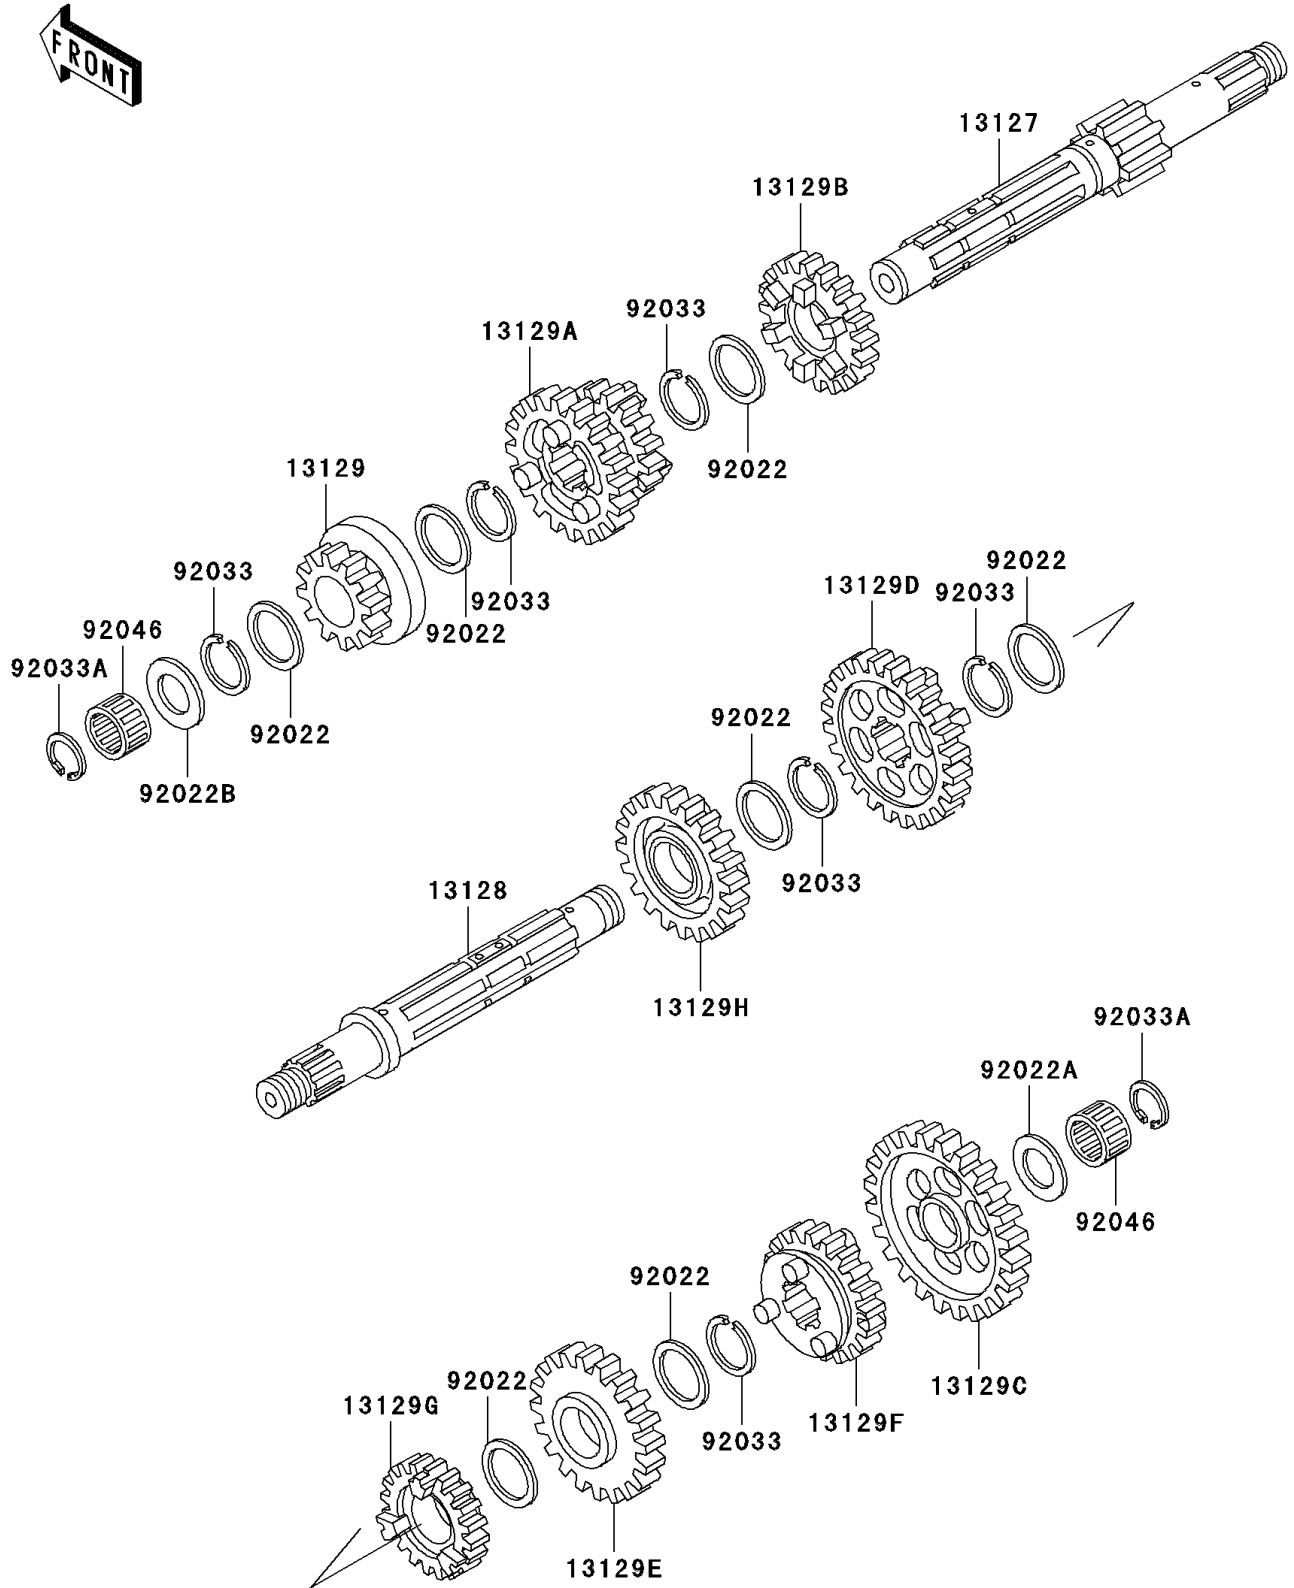

1998 Bayou® 300 4x4 PARTS DIAGRAM

Transmission

E1361

1998 Bayou® 300 4x4 PARTS LIST

Transmission

ITEM NAME	PART NUMBER	QUANTITY
SHAFT-TRANSMISSION INPUT,11T (Ref # 13127)	13127-1127	1
SHAFT-TRANSMISSION OUTPUT (Ref # 13128)	13128-1132	1
GEAR,INPUT 2ND,14T (Ref # 13129)	13129-1680	1
GEAR,INPUT TOP&3RD,26T&19T (Ref # 13129A)	13129-1681	1
GEAR,INPUT 4TH,23T (Ref # 13129B)	13129-1682	1
GEAR,OUTPUT LOW,34T (Ref # 13129C)	13129-1683	1
GEAR,OUTPUT 2ND,27T (Ref # 13129D)	13129-1684	1
GEAR,OUTPUT 3RD,26T (Ref # 13129E)	13129-1685	1
GEAR,OUTPUT 4TH,23T (Ref # 13129F)	13129-1686	1
GEAR,OUTPUT TOP,20T (Ref # 13129G)	13129-1687	1
GEAR-REVERSE,26T (Ref # 13129H)	13129-1688	1
WASHER,22.3X27X0.5 (Ref # 92022)	92022-198	1
WASHER,17.3X28X1 (Ref # 92022A)	92022-255	1
WASHER,17.3X30X1.4 (Ref # 92022B)	92022-270	1
RING-SNAP,20X25.5X1.2 (Ref # 92033)	92033-025	1
RING-SNAP (Ref # 92033A)	92033-032	1
BEARING-NEEDLE,K17X23X13.8 (Ref # 92046)	92046-1184	1