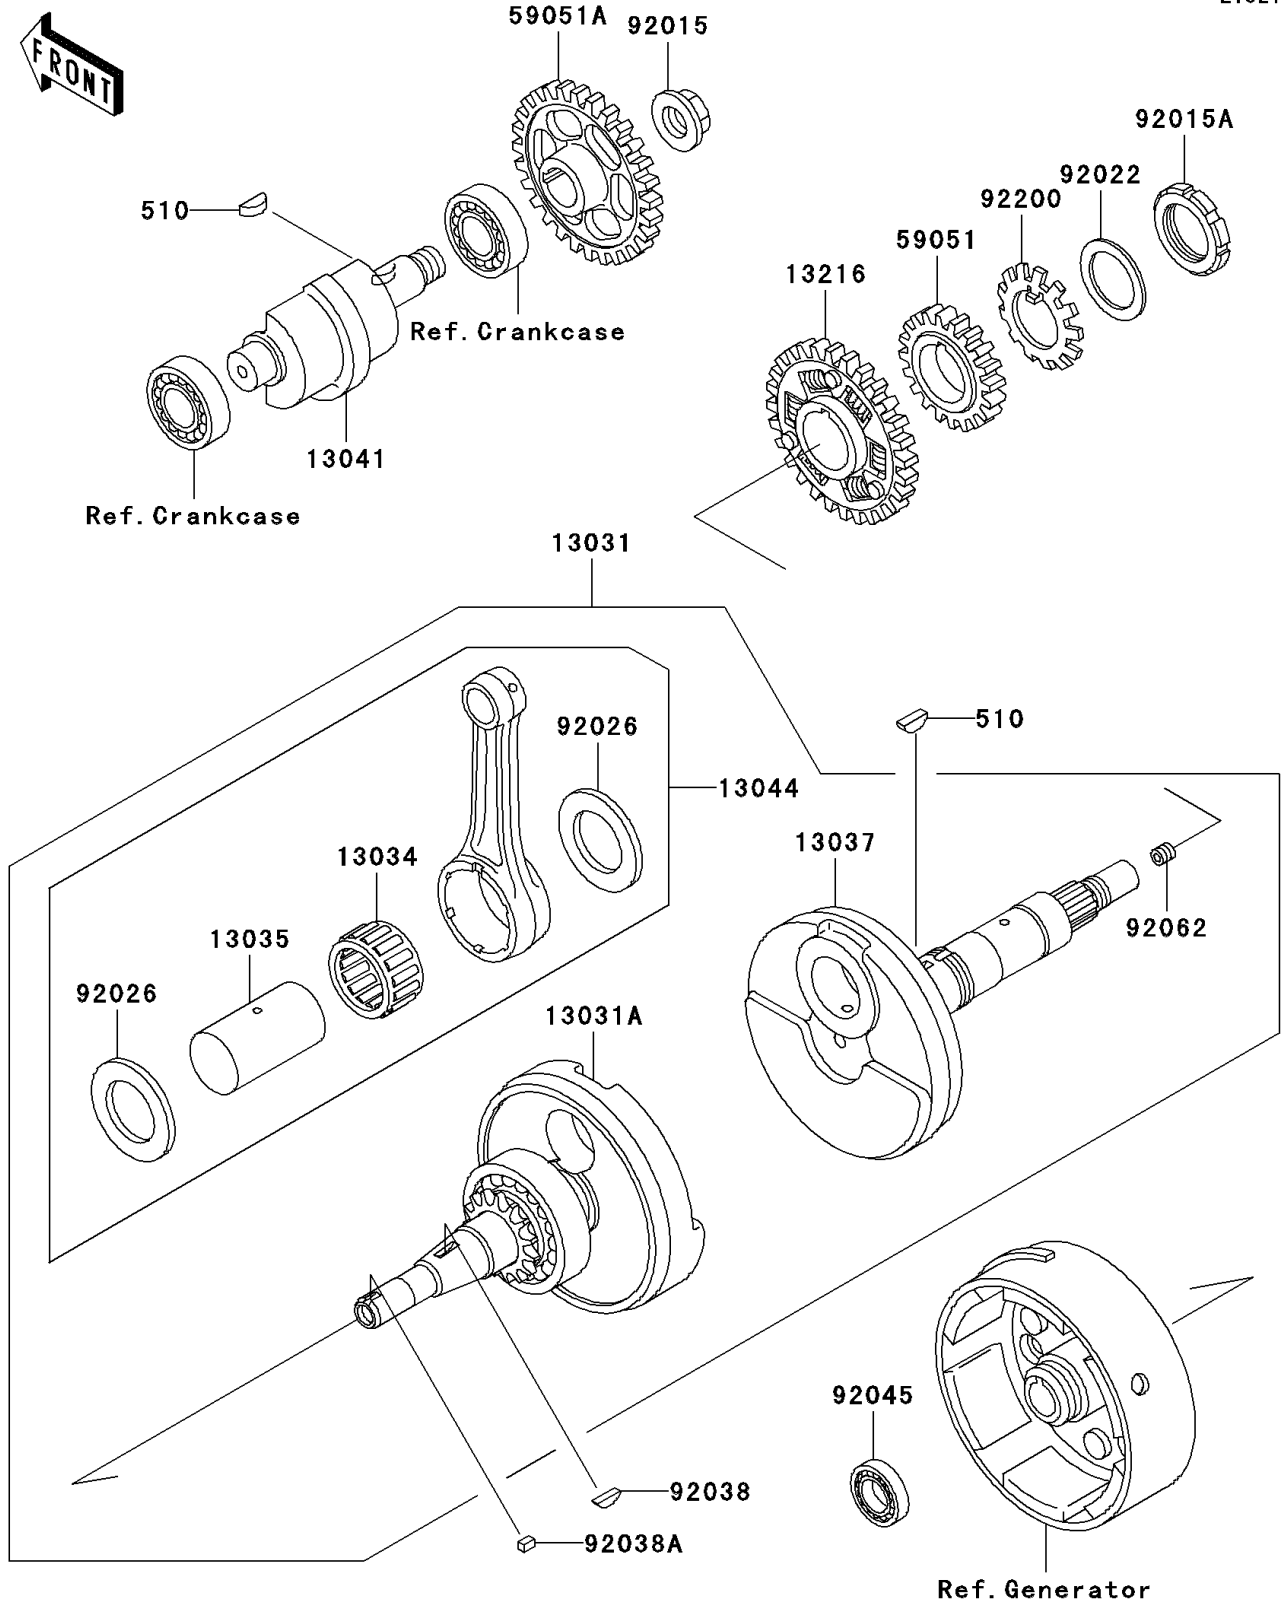

1998 Bayou® 300 4x4 PARTS DIAGRAM

Crankshaft

E1321

1998 Bayou® 300 4x4 PARTS LIST

Crankshaft

ITEM NAME	PART NUMBER	QUANTITY
KEY-WOODRUFF (Ref # 510)	510A5100	1
CRANKSHAFT-COMP (Ref # 13031)	13031-1388	1
CRANKSHAFT-COMP,LH (Ref # 13031A)	13031-1402	1
BEARING-BIG END,PK32X43X22.4 (Ref # 13034)	13034-1061	1
PIN-CRANK (Ref # 13035)	13035-1067	1
CRANKSHAFT,RH (Ref # 13037)	13037-1499	1
BALANCER (Ref # 13041)	13041-1066	1
SET-CONNECTING ROD (Ref # 13044)	13044-5066	1
GEAR-COMP,BALANCER (Ref # 13216)	13216-1072	1
GEAR-SPUR,OIL PUMP,36T (Ref # 59051)	59051-1140	1
GEAR-SPUR,BALANCER,44T (Ref # 59051A)	59051-1141	1
NUT,16MM (Ref # 92015)	92015-1465	1
NUT,PUMP GEAR,30MM (Ref # 92015A)	92015-1511	1
WASHER,30.3X38X0.5 (Ref # 92022)	92022-1987	1
SPACER,32X51.5X1.2 (Ref # 92026)	92026-1232	1
KEY,WOODRUFF (Ref # 92038)	92038-001	1
KEY,SUNK (Ref # 92038A)	92038-1051	1
BEARING-BALL,6903C3 (Ref # 92045)	92045-1266	1
NOZZLE (Ref # 92062)	92062-1056	1
WASHER,PUMP GEAR (Ref # 92200)	92200-1203	1