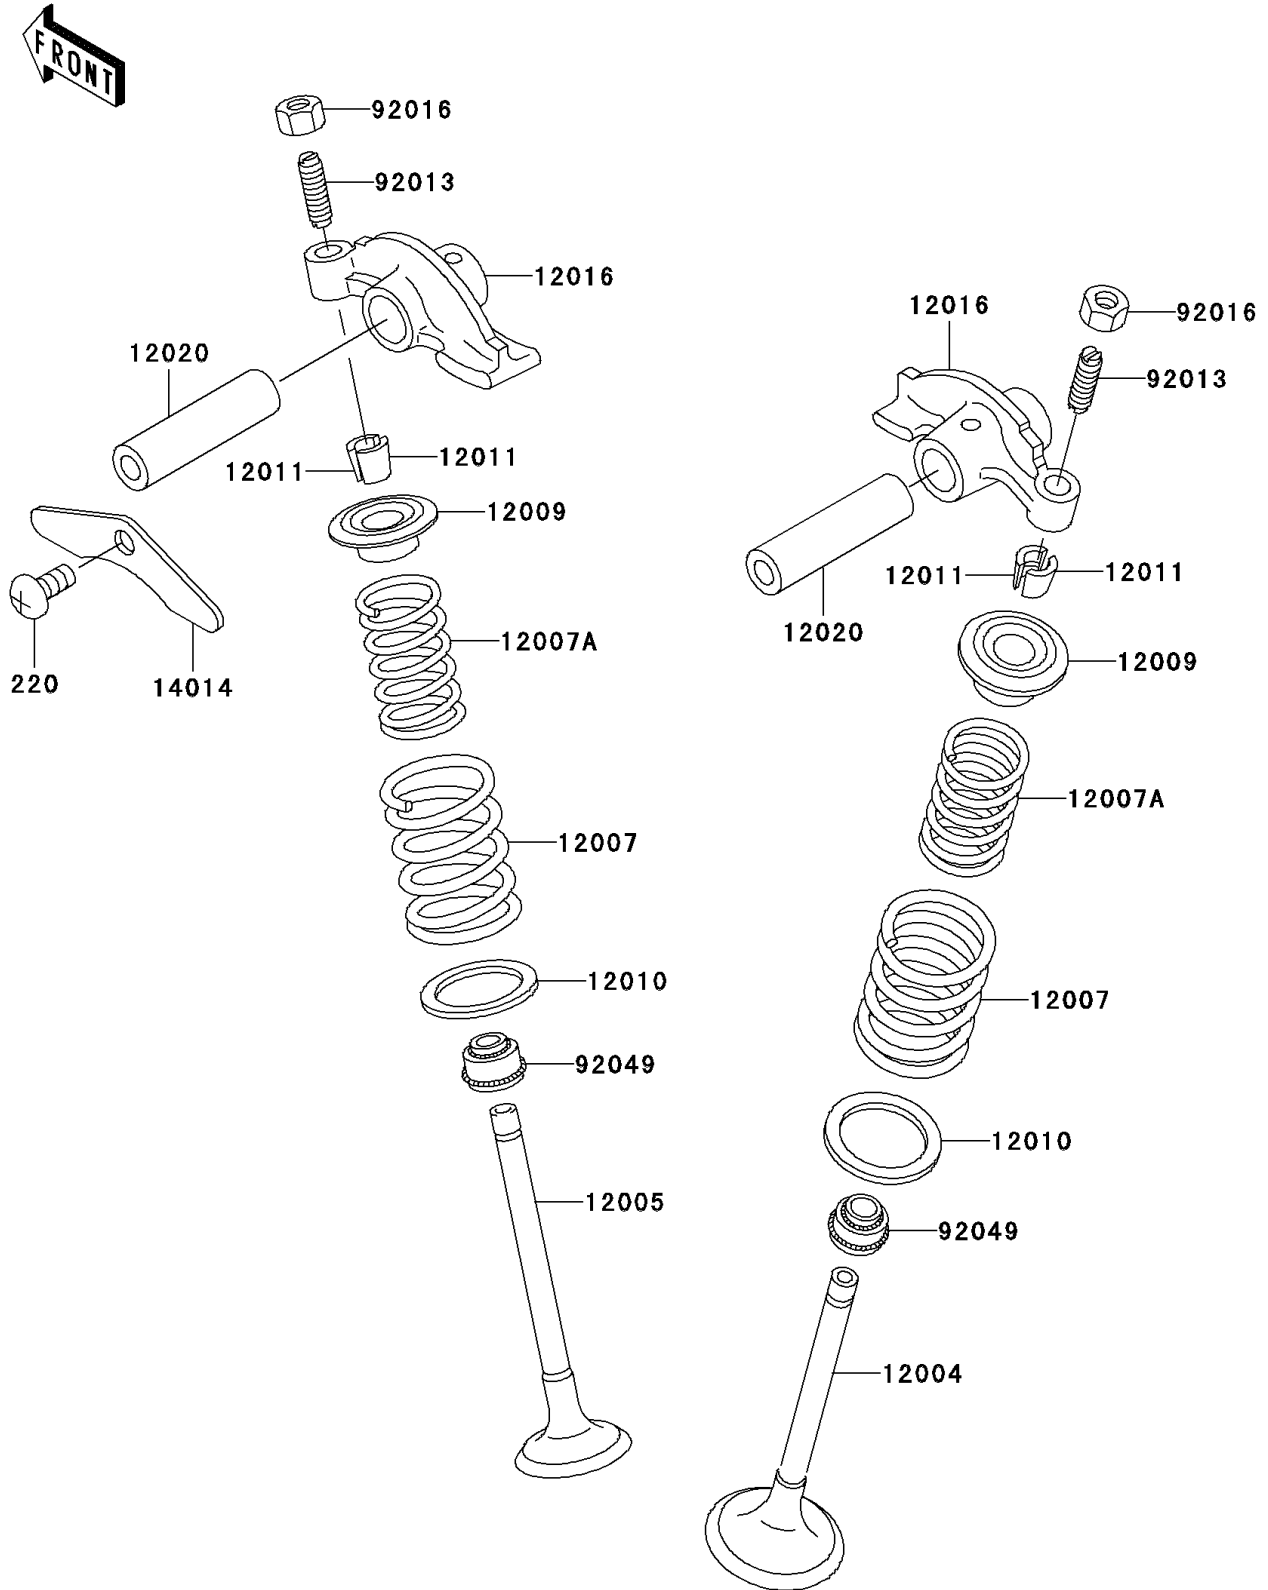

1998 Bayou® 300 4x4 PARTS DIAGRAM

Valve(s)

E1210

1998 Bayou® 300 4x4 PARTS LIST

Valve(s)

ITEM NAME	PART NUMBER	QUANTITY
SCREW-PAN-CROS,6X10 (Ref # 220)	220B0610	1
VALVE-INTAKE (Ref # 12004)	12004-1123	1
VALVE-EXHAUST (Ref # 12005)	12005-1005	1
SPRING-ENGINE VALVE,OUTER (Ref # 12007)	12007-013	1
SPRING-ENGINE VALVE,INNER (Ref # 12007A)	12007-014	1
RETAINER-VALVE SPRING (Ref # 12009)	12009-006	1
SEAT-SPRING,OUTER (Ref # 12010)	12010-005	1
COLLET,RETAINER (Ref # 12011)	12011-004	1
ARM-ROCKER (Ref # 12016)	12016-1078	1
SHAFT-ROCKER (Ref # 12020)	12020-004	1
PLATE-POSITION (Ref # 14014)	14014-034	1
SCREW,6MM (Ref # 92013)	92013-009	1
NUT,6MM (Ref # 92016)	92016-061	1
SEAL-OIL,RV37129.5 (Ref # 92049)	92049-016	1