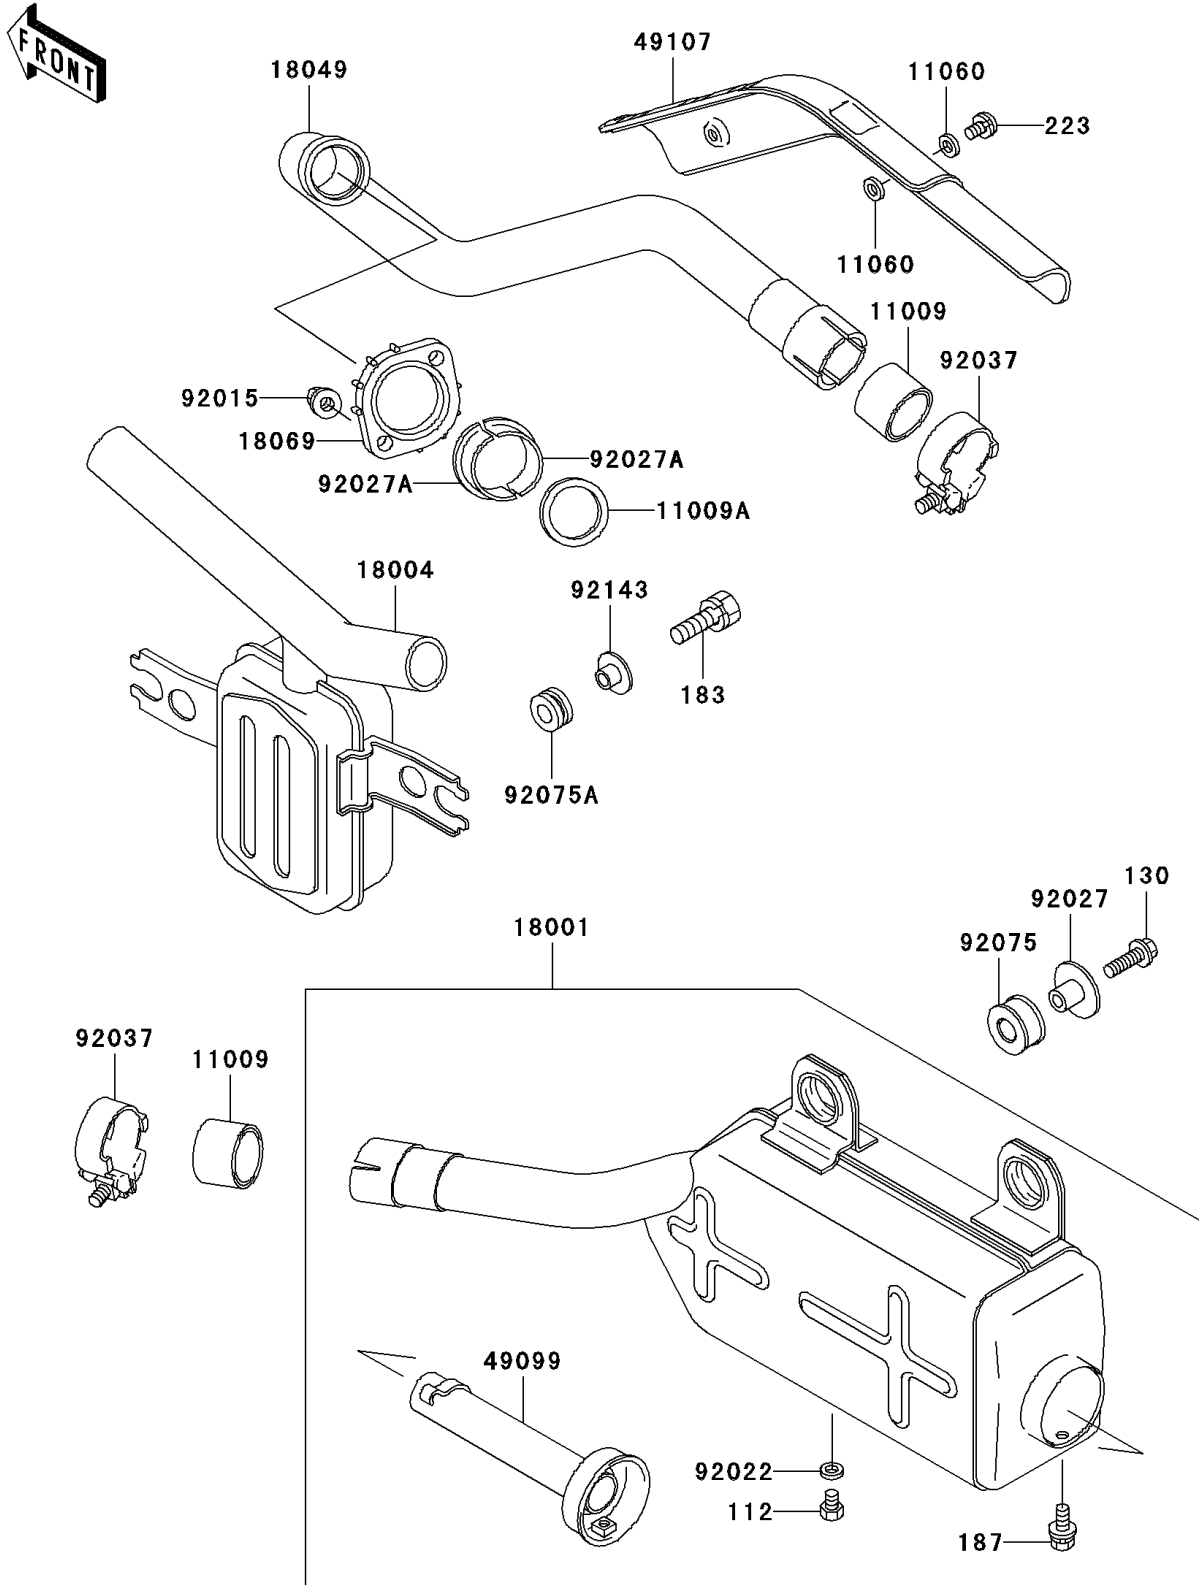

## 1998 Bayou® 300 4x4 PARTS DIAGRAM

Muffler(s)

E1140

## 1998 Bayou® 300 4x4 PARTS LIST

Muffler(s)

ITEM NAME	PART NUMBER	QUANTITY
BOLT-UPSET (Ref # 112)	112B0608	1
BOLT-FLANGED,8X30 (Ref # 130)	130J0830	1
BOLT-UPSET-WS-SMALL (Ref # 183)	183J0822	1
BOLT-UPSET-WSP (Ref # 187)	187B0612	1
SCREW-PAN-WS-CROS (Ref # 223)	223C0610	1
GASKET,EXHAUST PIPE CONNECTING (Ref # 11009)	11009-1718	1
GASKET,EXHAUST PIPE HOLDER (Ref # 11009A)	11009-1866	1
GASKET,6.2X11.5X1.5 (Ref # 11060)	11060-1109	1
MUFFLER (Ref # 18001)	18001-1700	1
CHAMBER-PREMUFLER (Ref # 18004)	18004-1061	1
PIPE-EXHAUST (Ref # 18049)	18049-1433	1
HOLDER-EXHAUST PIPE (Ref # 18069)	18069-1014	1
BAFFLE-PIPE MUFFLER (Ref # 49099)	49099-1249	1
COVER-EXHAUST PIPE (Ref # 49107)	49107-1125	1
NUT,8MM (Ref # 92015)	92015-1402	1
WASHER,6.2X11X1 (Ref # 92022)	92022-304	1
COLLAR,MUFFLER (Ref # 92027)	92027-1981	1
COLLAR,EXHAUST PIPE (Ref # 92027A)	92027-264	1
CLAMP (Ref # 92037)	92037-1956	1
DAMPER,MUFFLER (Ref # 92075)	92075-1809	1
DAMPER (Ref # 92075A)	92075-1898	1
COLLAR,MUFFLER FITTING (Ref # 92143)	92143-1069	1