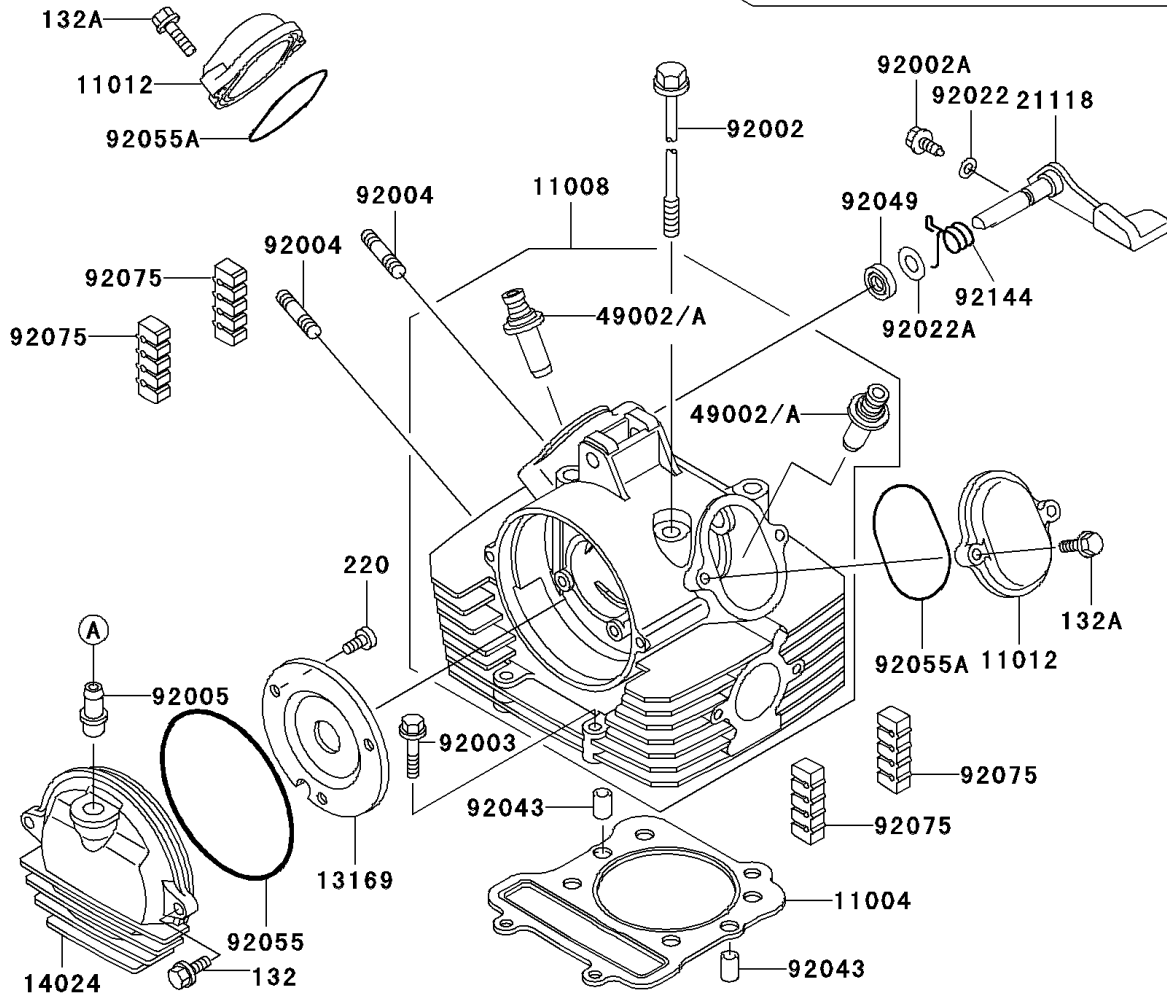

1998 Bayou® 300 4x4 PARTS DIAGRAM

Cylinder Head

E1111

1998 Bayou® 300 4x4 PARTS LIST

Cylinder Head

ITEM NAME	PART NUMBER	QUANTITY
GASKET-HEAD (Ref # 11004)	11004-1340	1
HEAD-COMP-CYLINDER (Ref # 11008)	11008-1292	1
CAP,ROCKER ARM (Ref # 11012)	11012-1486	1
PLATE,CAMSHAFT COVER (Ref # 13169)	13169-1961	1
COVER,CAMSHAFT (Ref # 14024)	14024-1060	1
DECOMPRESSOR,LEVER (Ref # 21118)	21118-1062	1
GUIDE-VALVE (Ref # 49002A)	49002-1092	2
BOLT,8X233 (Ref # 92002)	92002-1515	1
BOLT,DECOMPRESSOR (Ref # 92002A)	92002-1962	1
BOLT,FLANGED,6X32 (Ref # 92003)	92003-229	1
STUD,8X30 (Ref # 92004)	92004-1121	1
FITTING,BREATHER PIPE (Ref # 92005)	92005-1124	1
WASHER,6.1X12X1 (Ref # 92022)	92022-077	1
WASHER,10.2X20X0.5 (Ref # 92022A)	92022-1649	1
CLAMP (Ref # 92037)	92037-1181	1
PIN,8.2X10X14 (Ref # 92043)	92043-1264	1
SEAL-OIL (Ref # 92049)	92049-1542	1
RING-O,99MM (Ref # 92055)	92055-107	1
RING-O,53.5X2.6 (Ref # 92055A)	92055-112	1
BOLT-FLANGED-SMALL (Ref # 132)	132Y0616	1
BOLT-FLANGED-SMALL (Ref # 132A)	132Y0625	1
SCREW-PAN-CROS,6X10 (Ref # 220)	220B0610	1
DAMPER (Ref # 92075)	92075-1657	1
SPRING,DECOMPRESSOR (Ref # 92144)	92144-1154	1
CAP (Ref # 11065)	11065-1075	1
JOINT (Ref # 59071)	59071-1124	1
CLAMP,FUEL TUBE (Ref # 92037A)	92037-1271	2
TUBE,BREATHER (Ref # 92059)	92059-1511	1
TUBE,ASSY (Ref # 92059A)	92059-1787	1

1998 Bayou® 300 4x4 PARTS LIST

Cylinder Head

ITEM NAME	PART NUMBER	QUANTITY
TUBE (Ref # 92059B)	92059-1789	1
BAND,L=149 (Ref # 92072)	92072-031	1
TUBE (Ref # 92191)	92191-1170	1