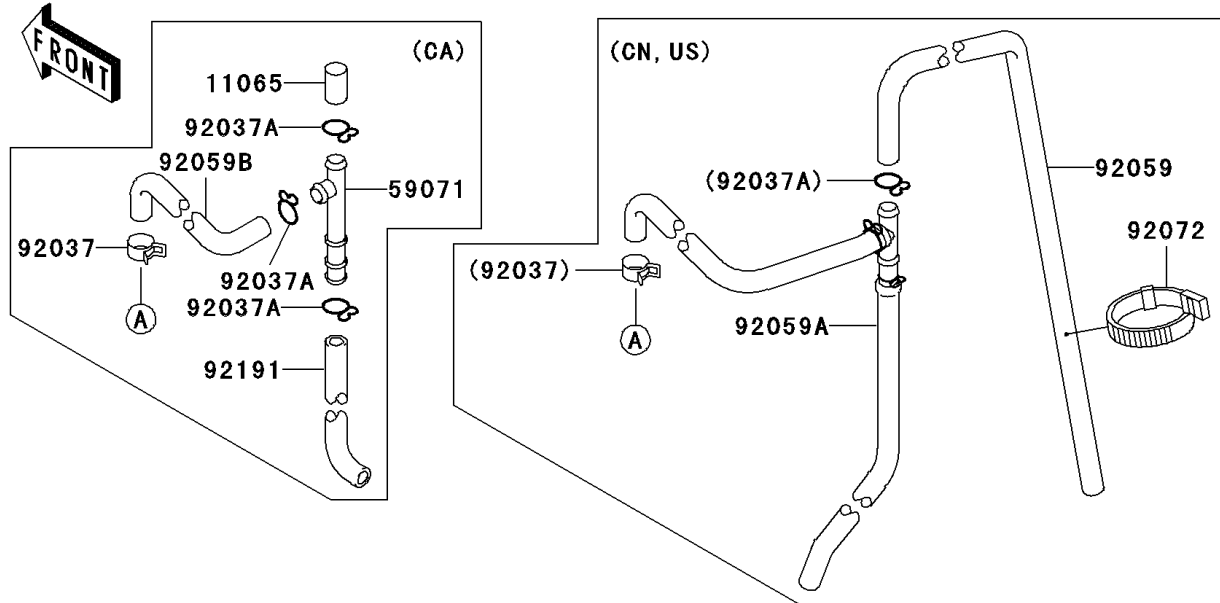

1998 Bayou® 300 4x4 PARTS DIAGRAM

Cylinder Head

E1111

1998 Bayou® 300 4x4 PARTS LIST

Cylinder Head

ITEM NAME	PART NUMBER	QUANTITY
GASKET-HEAD (Ref # 11004)	11004-1340	1
HEAD-COMP-CYLINDER (Ref # 11008)	11008-1292	1
CAP,ROCKER ARM (Ref # 11012)	11012-1486	1
PLATE,CAMSHAFT COVER (Ref # 13169)	13169-1961	1
COVER,CAMSHAFT (Ref # 14024)	14024-1060	1
DECOMPRESSOR,LEVER (Ref # 21118)	21118-1062	1
GUIDE-VALVE (Ref # 49002A)	49002-1092	2
BOLT,8X233 (Ref # 92002)	92002-1515	1
BOLT,DECOMPRESSOR (Ref # 92002A)	92002-1962	1
BOLT,FLANGED,6X32 (Ref # 92003)	92003-229	1
STUD,8X30 (Ref # 92004)	92004-1121	1
FITTING,BREATHER PIPE (Ref # 92005)	92005-1124	1
WASHER,6.1X12X1 (Ref # 92022)	92022-077	1
WASHER,10.2X20X0.5 (Ref # 92022A)	92022-1649	1
CLAMP (Ref # 92037)	92037-1181	1
PIN,8.2X10X14 (Ref # 92043)	92043-1264	1
SEAL-OIL (Ref # 92049)	92049-1542	1
RING-O,99MM (Ref # 92055)	92055-107	1
RING-O,53.5X2.6 (Ref # 92055A)	92055-112	1
BOLT-FLANGED-SMALL (Ref # 132)	132Y0616	1
BOLT-FLANGED-SMALL (Ref # 132A)	132Y0625	1
SCREW-PAN-CROS,6X10 (Ref # 220)	220B0610	1
DAMPER (Ref # 92075)	92075-1657	1
SPRING,DECOMPRESSOR (Ref # 92144)	92144-1154	1
CAP (Ref # 11065)	11065-1075	1
JOINT (Ref # 59071)	59071-1124	1
CLAMP,FUEL TUBE (Ref # 92037A)	92037-1271	2
TUBE,BREATHER (Ref # 92059)	92059-1511	1
TUBE,ASSY (Ref # 92059A)	92059-1787	1

1998 Bayou® 300 4x4 PARTS LIST

Cylinder Head

ITEM NAME	PART NUMBER	QUANTITY
TUBE (Ref # 92059B)	92059-1789	1
BAND,L=149 (Ref # 92072)	92072-031	1
TUBE (Ref # 92191)	92191-1170	1