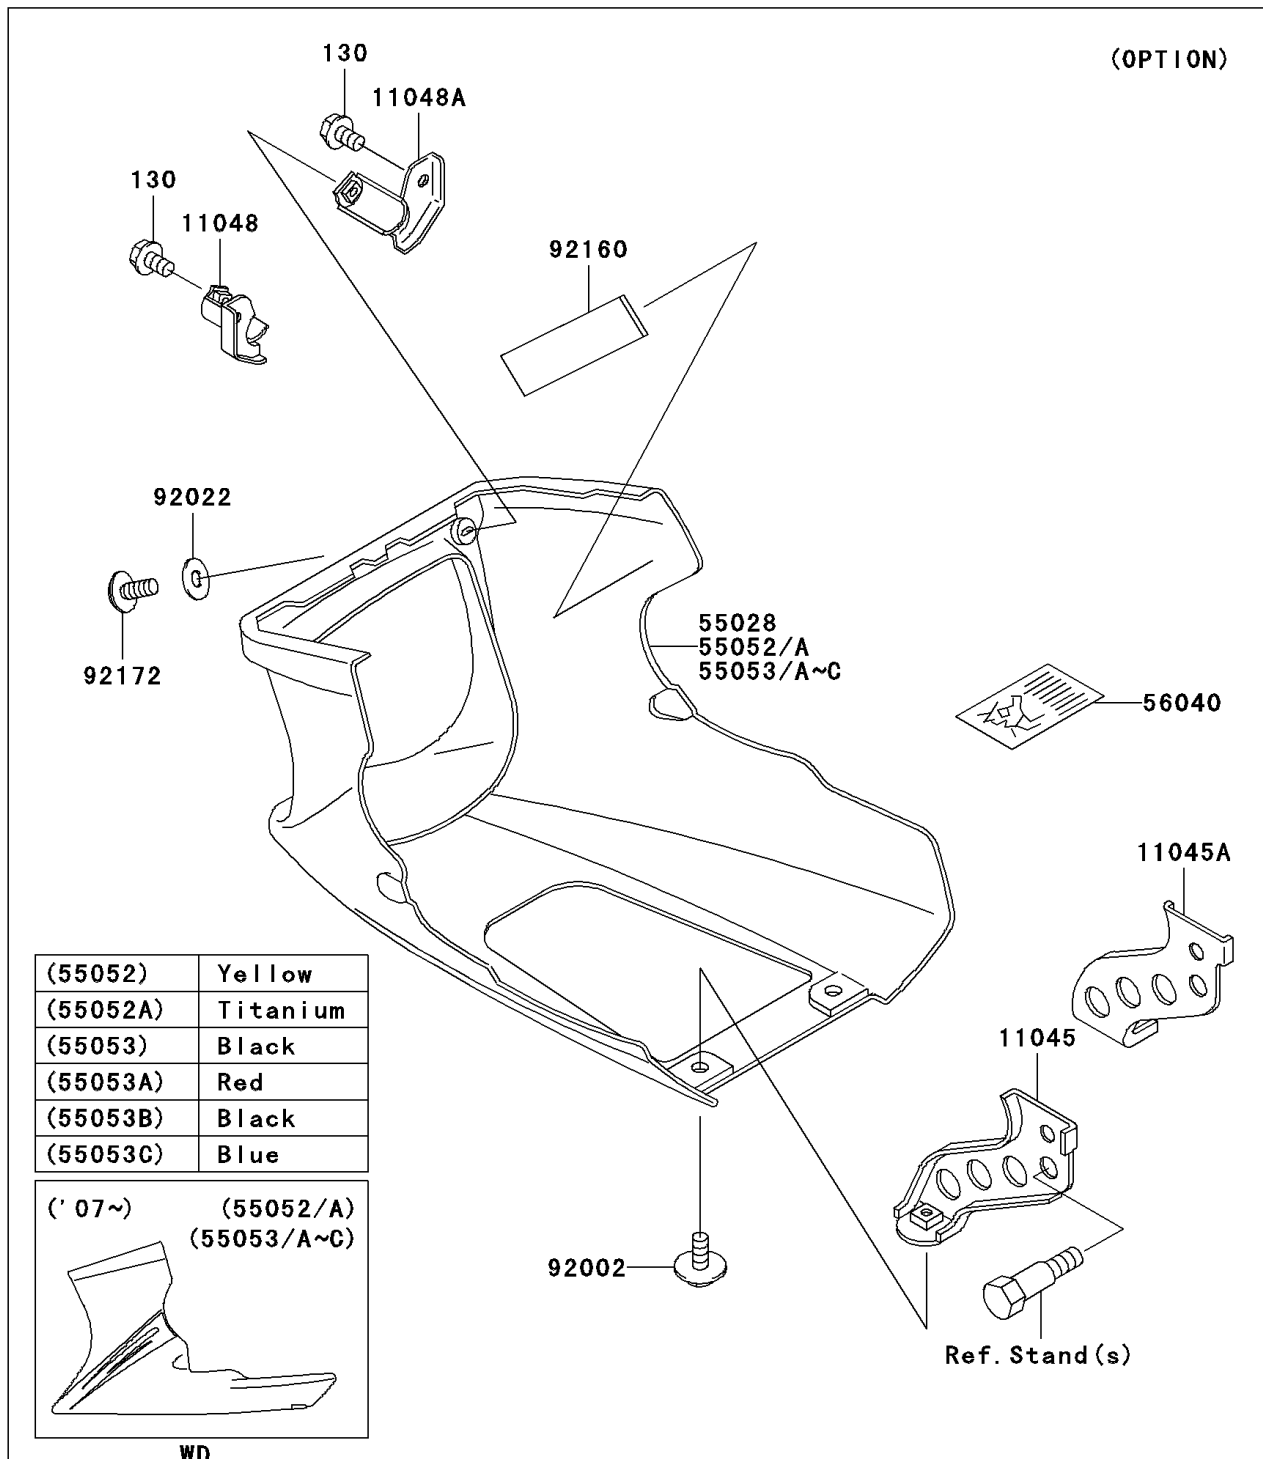

2006 NINJA® 500R PARTS DIAGRAM

Cowling Lower

F2872

2006 NINJA® 500R PARTS LIST

Cowling Lowers

ITEM NAME	PART NUMBER	QUANTITY
BRACKET,LOWER COWLING,RR,LH (Ref # 11045)	11045-1573	1
BRACKET,LOWER COWLING,RR,RH (Ref # 11045A)	11045-1574	1
BRACKET,LOWER COWLING,FR,LH (Ref # 11048)	11048-1685	1
BRACKET,LOWER COWLING,FR,RH (Ref # 11048A)	11048-1686	1
COWLING,LWR,EBONY (Ref # 55028)	55028-1161-H8	1
LABEL-WARNING,LOWER COWLING (Ref # 56040)	56040-1251	1
BOLT-FLANGED,6X10 (Ref # 130)	130AA0610	1
BOLT,6X16 (Ref # 92002)	92002-1188	1
WASHER,6.5X16X1.0 (Ref # 92022)	92022-1654	1
DAMPER (Ref # 92160)	92160-1323	1
SCREW,6X14 (Ref # 92172)	92172-0107	1