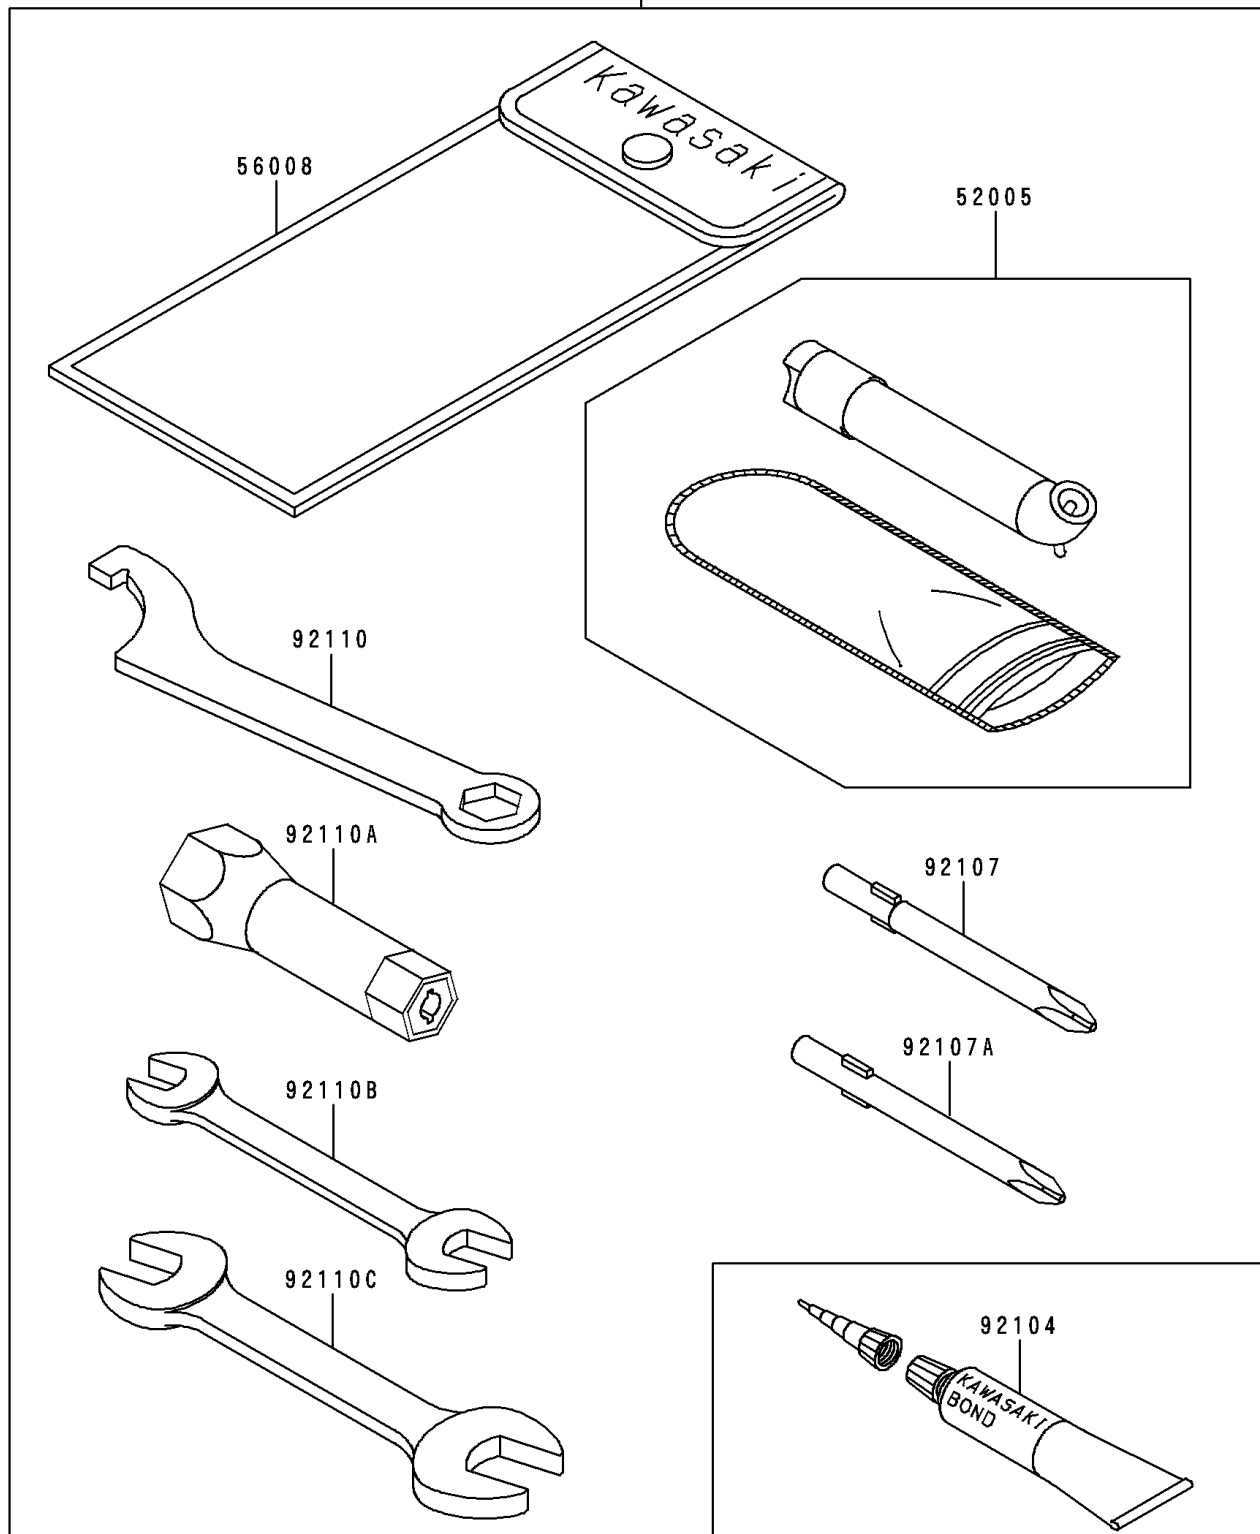

1989 Bayou® 300 4x4 PARTS DIAGRAM

Owner's Tools

56007

F2810

1989 Bayou® 300 4x4 PARTS LIST

Owner's Tools

ITEM NAME	PART NUMBER	QUANTITY
GAUGE,AIR (Ref # 52005)	52005-1082	1
TOOLKIT (Ref # 56007)	56007-1331	1
BAG,TOOL (Ref # 56008)	56008-1007	1
GASKET-LIQUID,TUBE,100G,SILVER (Ref # 92104)	92104-002	1
TOOL-DRIVER,#3PHILLIPS (Ref # 92107)	92107-005	1
TOOL-DRIVER,#2PHILLIPS (Ref # 92107A)	92107-1053	1
TOOL-WRENCH,HOOK&BOXEND,14MM (Ref # 92110)	92110-1040	1
TOOL-WRENCH,BOX,18MM (Ref # 92110A)	92110-1109	1
TOOL-WRENCH,OPEN END,10X12 (Ref # 92110B)	92110-1152	1
TOOL-WRENCH,OPEN END,14X17 (Ref # 92110C)	92110-1153	1