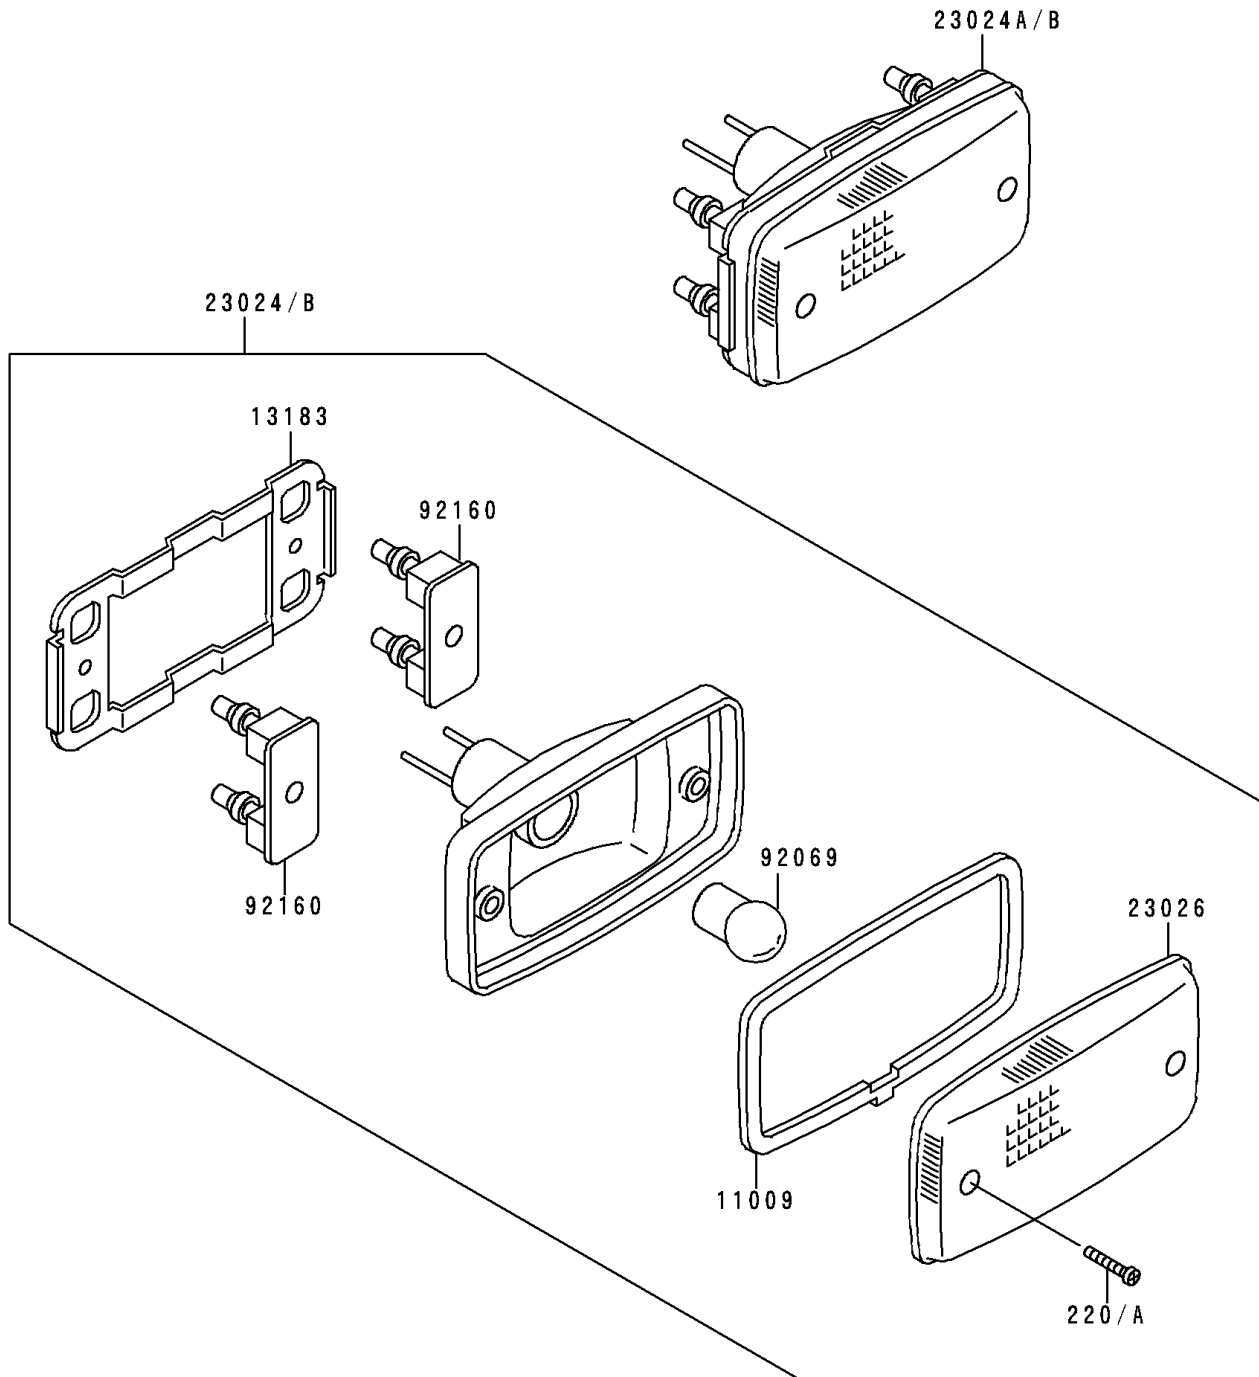

1989 Bayou® 300 4x4 PARTS DIAGRAM

Taillight(s)

F2720

1989 Bayou® 300 4x4 PARTS LIST

Taillight(s)

ITEM NAME	PART NUMBER	QUANTITY
SCREW-PAN-CROS (Ref # 220)	220B0416	1
GASKET,TAIL LAMP (Ref # 11009)	11009-4004	1
PLATE,TAIL LAMP (Ref # 13183)	13183-1261	1
LAMP-ASSY-TAIL,LH (Ref # 23024)	23024-1114	1
LAMP-ASSY-TAIL,RH (Ref # 23024A)	23024-1117	1
LENS,TAIL LAMP (Ref # 23026)	23026-4003	1
BULB,12V 8W (Ref # 92069)	92069-1012	1
DAMPER,TAIL LAMP (Ref # 92160)	92160-1053	1