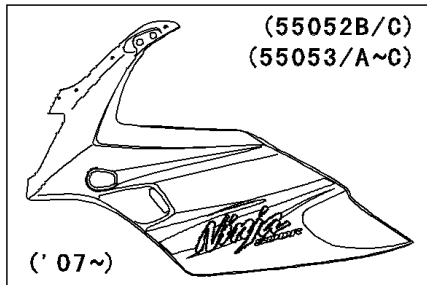

## 2006 NINJA® 500R PARTS DIAGRAM

Cowling

F2871

(55052)	Green
(55052A)	C. F. Red

WD

WD

(55052B)	Yellow
(55052C)	Titanium
(55053)	Black
(55053A)	P. Red
(55053B)	Black
(55053C)	Blue