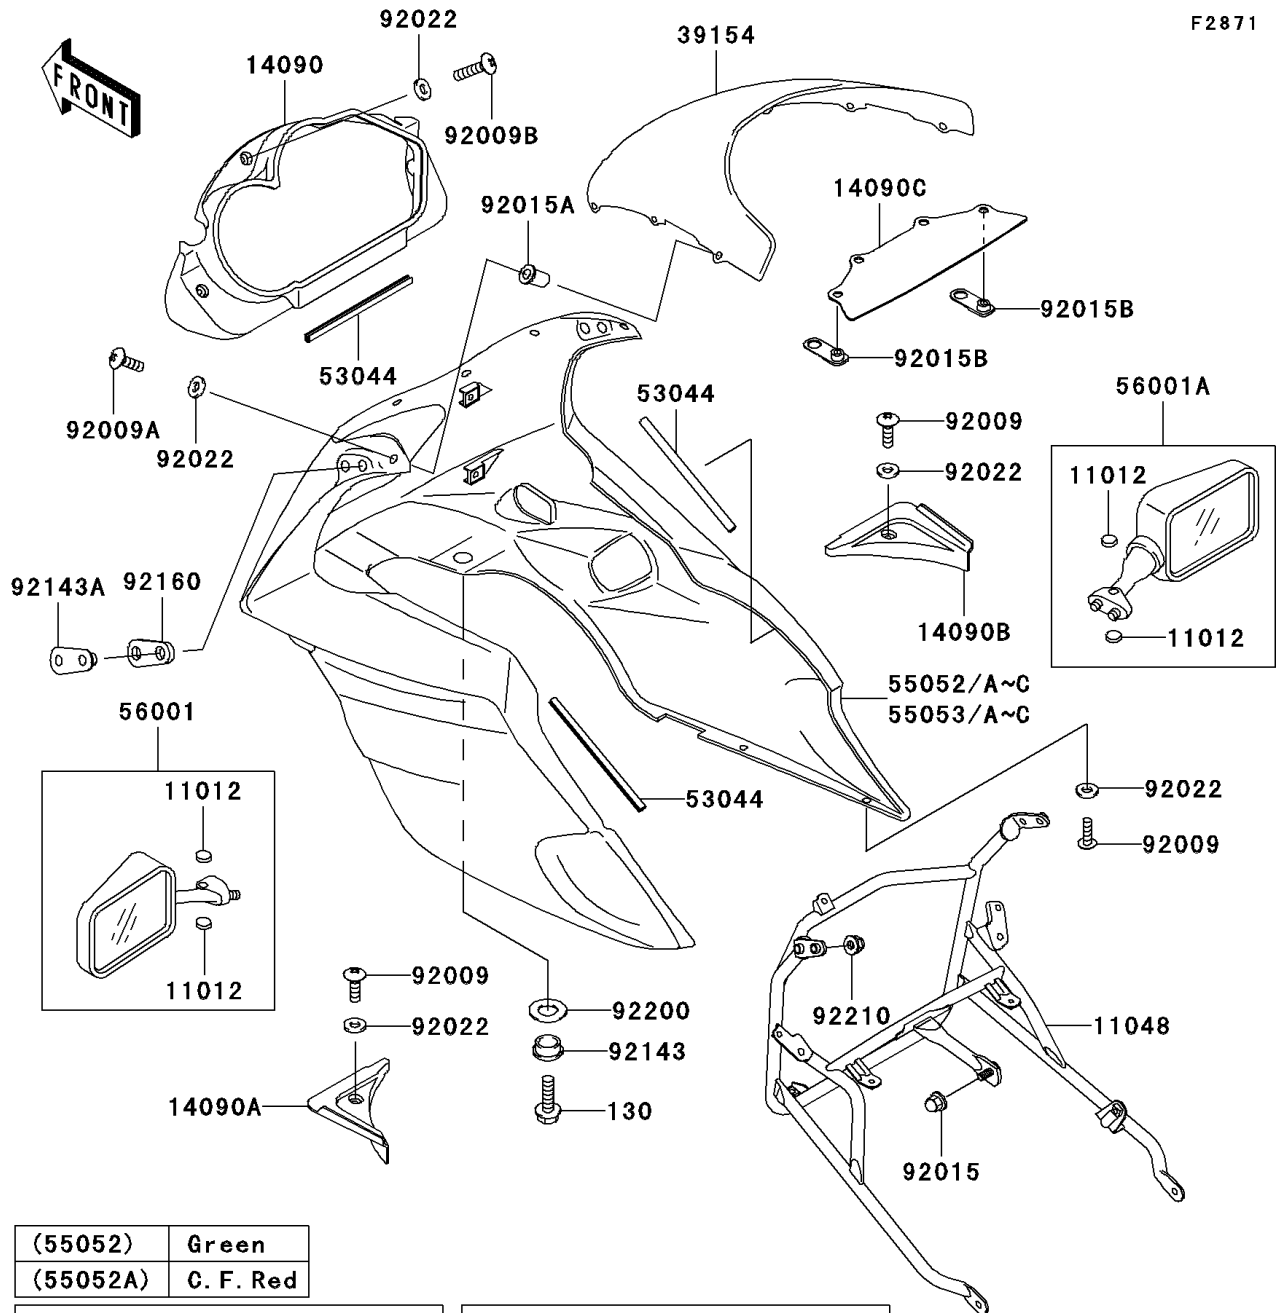

## 2006 NINJA® 500R PARTS DIAGRAM

Cowling

F2871

(55052)	Green
(55052A)	C. F. Red

WD

WD

(55052B)	Yellow
(55052C)	Titanium
(55053)	Black
(55053A)	P. Red
(55053B)	Black
(55053C)	Blue

## 2006 NINJA® 500R PARTS LIST

### Cowling

ITEM NAME	PART NUMBER	QUANTITY
CAP,MIRROR (Ref # 11012)	11012-1818	1
BRACKET,UPP COWLING (Ref # 11048)	11048-1368	1
COVER,INNER COWLING,CNT (Ref # 14090)	14090-1397	1
COVER,INNER COWLING,LH (Ref # 14090A)	14090-1398	1
COVER,INNER COWLING,RH (Ref # 14090B)	14090-1399	1
COVER,WINDSHIELD (Ref # 14090C)	14090-1488	1
WINDSHIELD (Ref # 39154)	39154-1125	1
TRIM,L=157 (Ref # 53044)	53044-1276	1
COWLING-ASSY,UPP,L.GREEN (Ref # 55052)	55052-5252-777	1
COWLING-ASSY,UPP,C.F.RED (Ref # 55052A)	55052-5253-816	1
MIRROR-ASSY,LH,EBONY (Ref # 56001)	56001-1376-6C	1
BOLT-FLANGED,6X20 (Ref # 130)	130BB0620	1
MIRROR-ASSY,RH,EBONY (Ref # 56001A)	56001-1377-6C	1
SCREW,TAPPING,5X15 (Ref # 92009)	92009-1479	1
SCREW,5X16,BLACK (Ref # 92009A)	92009-1654	1
SCREW,5X22 (Ref # 92009B)	92009-1660	1
NUT,CAP,8MM,BLACK (Ref # 92015)	92015-1174	1
NUT,WELL,5MM (Ref # 92015A)	92015-1757	1
NUT (Ref # 92015B)	92015-1949	1
WASHER,NYLON,5.3X11.5X1.5 (Ref # 92022)	92022-1521	1
COLLAR,L=6.6 (Ref # 92143)	92143-1088	1
COLLAR (Ref # 92143A)	92143-1699	1
DAMPER,MIRROR (Ref # 92160)	92160-1089	1
WASHER,10.3X20X1 (Ref # 92200)	92200-0414	1
NUT,CAP,6MM (Ref # 92210)	92210-0003	1