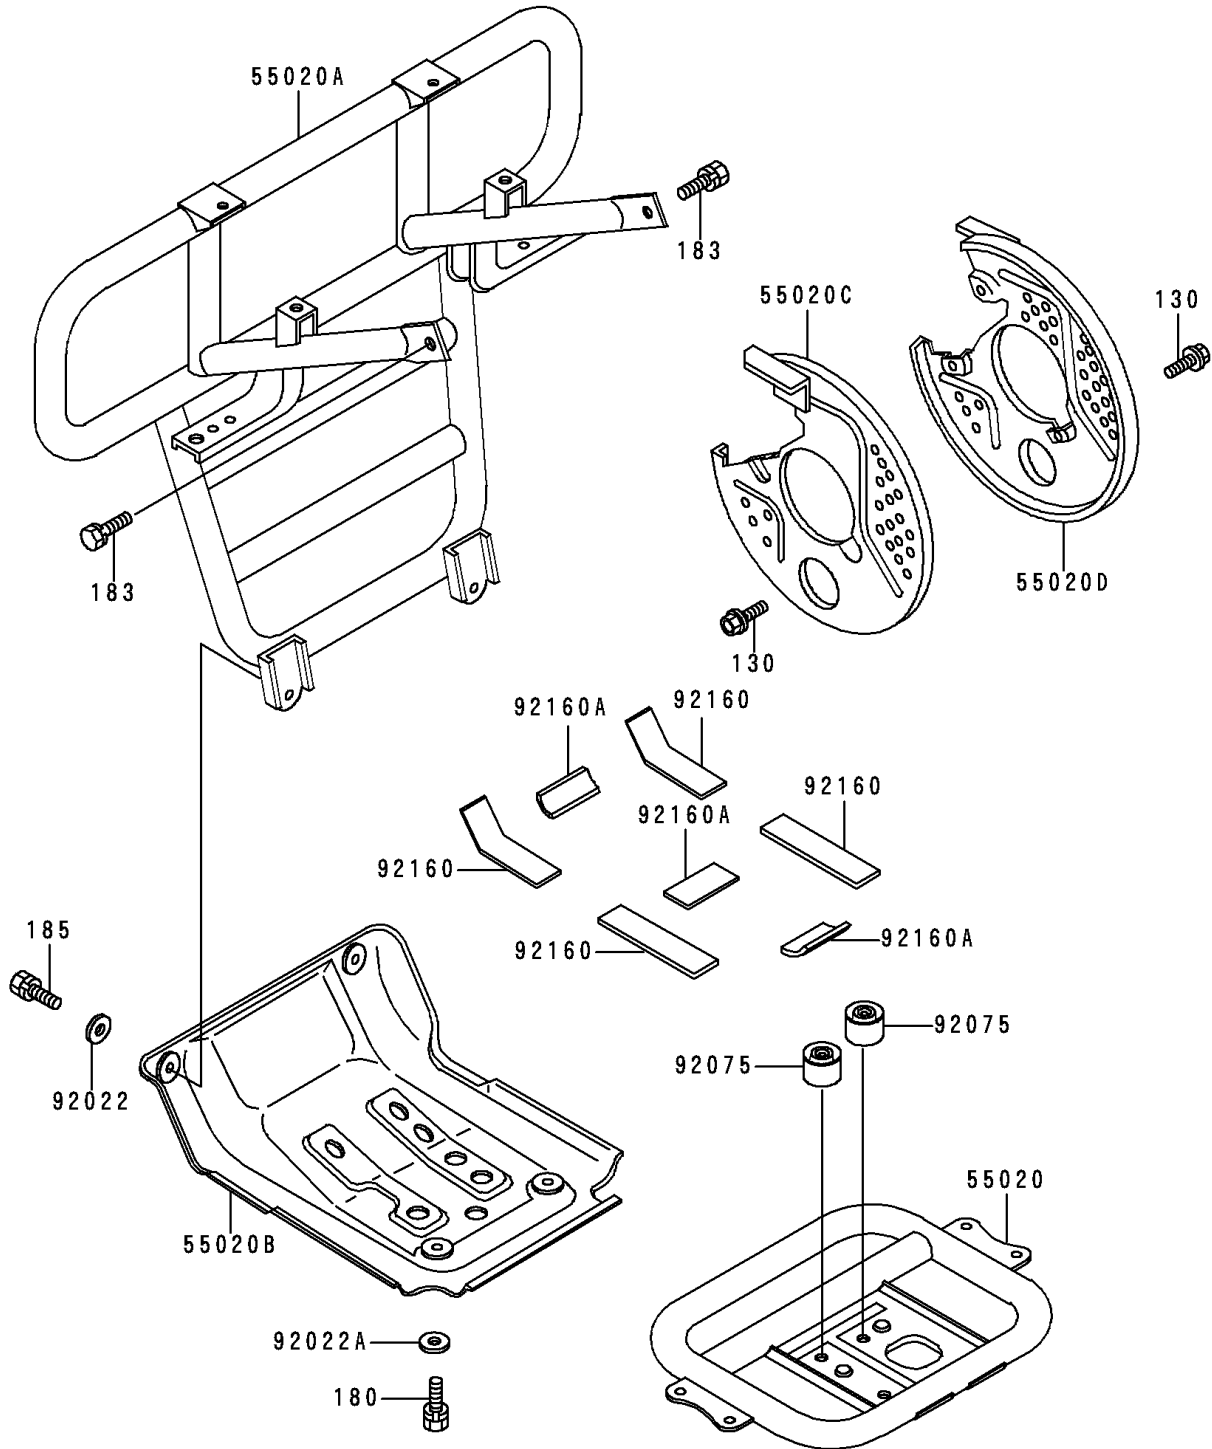

1989 Bayou® 300 4x4 PARTS DIAGRAM

Guard(s)

F2680

1989 Bayou® 300 4x4 PARTS LIST

Guard(s)

ITEM NAME	PART NUMBER	QUANTITY
BOLT-FLANGED,6X10 (Ref # 130)	130B0610	1
BOLT-UPSET-WS,6X16 (Ref # 180)	180J0616	1
BOLT-UPSET-WS-SMALL (Ref # 183)	183J0825	1
BOLT-UPSET-WSP-SMALL,8X20 (Ref # 185)	185J0820	1
GUARD,ENGINE (Ref # 55020)	55020-1301	1
GUARD,FR (Ref # 55020A)	55020-1302	1
GUARD,FRONT DIFF (Ref # 55020B)	55020-1303	1
GUARD,FRONT DISC,LH (Ref # 55020C)	55020-1304	1
GUARD,FRONT DISC,RH (Ref # 55020D)	55020-1305	1
WASHER,8.5X20X1.6,BLACK (Ref # 92022)	92022-1317	1
WASHER,6.5X20X1.6,BLACK (Ref # 92022A)	92022-1346	1
DAMPER (Ref # 92075)	92075-1896	1
DAMPER (Ref # 92160)	92160-1101	1
DAMPER (Ref # 92160A)	92160-1102	1