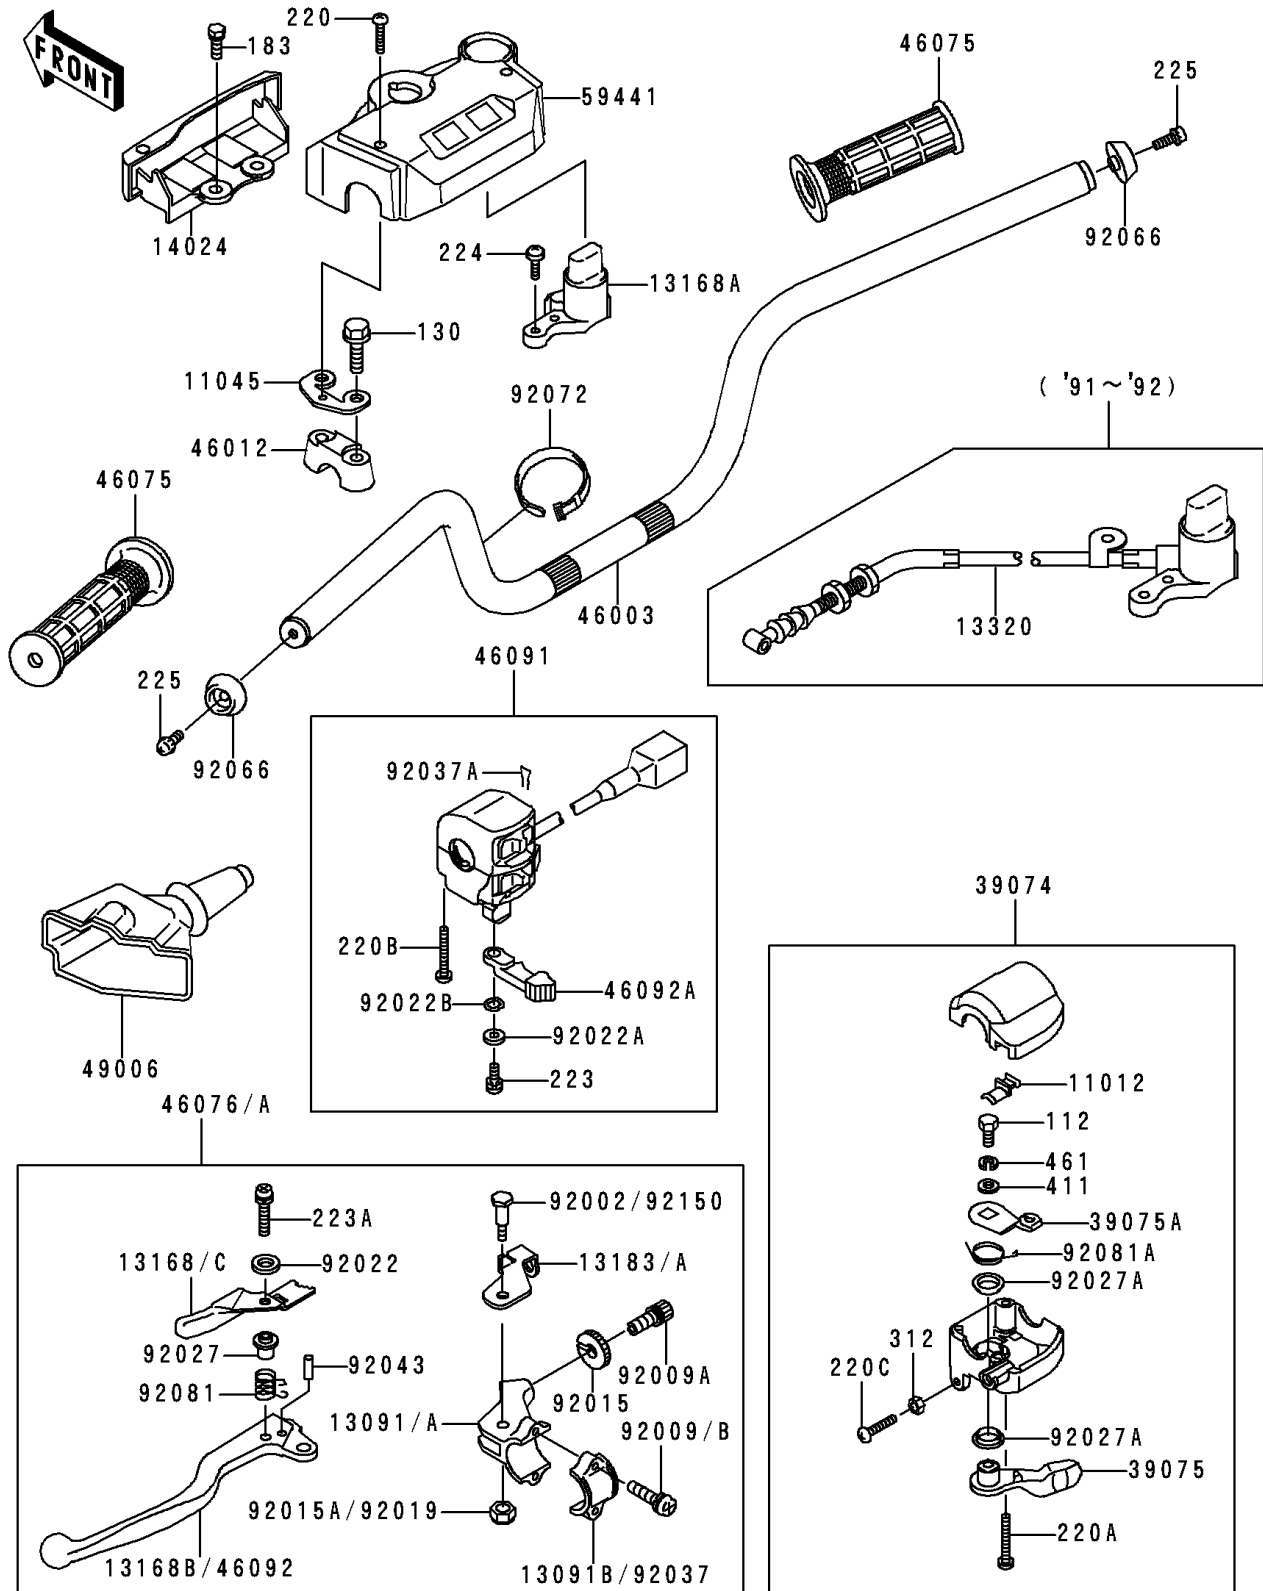

## 1989 Bayou® 300 4x4 PARTS DIAGRAM

Handlebar

F2310

## 1989 Bayou® 300 4x4 PARTS LIST

Handlebar

ITEM NAME	PART NUMBER	QUANTITY
CLAMP,LEVER HOLDER (Ref # 92037)	92037-1621	1
CLAMP,CLIP (Ref # 92037A)	92037-1836	1
BOLT-UPSET (Ref # 112)	112D0614	1
BOLT-FLANGED,8X55 (Ref # 130)	130G0855	1
BOLT-UPSET-WS-SMALL (Ref # 183)	183J0814	1
SCREW-PAN-CROS,4X20 (Ref # 220)	220C0420	1
SCREW-PAN-CROS (Ref # 220A)	220C0530	1
SCREW-PAN-CROS (Ref # 220B)	220C0535	1
SCREW-PAN-CROS,6X30,BLACK (Ref # 220C)	220C0630	1
SCREW-PAN-WS-CROS (Ref # 223)	223C0512	1
SCREW-PAN-WS-CROS (Ref # 223A)	223D0420	1
SCREW-PAN-WP-CROS,5X20 (Ref # 224)	224B0520	1
SCREW-PAN-WSP-CROS,6X20 (Ref # 225)	225C0620	1
NUT-HEX,6MM,BLACK (Ref # 312)	312C0600	1
WASHER-PLAIN,6MM (Ref # 411)	411E0600	1
WASHER-SPRING (Ref # 461)	461L0600	1
PIN,SPRING,3X16 (Ref # 92043)	92043-1268	1
PLUG,HANDLE (Ref # 92066)	92066-1191	1
BAND,L=149 (Ref # 92072)	92072-031	1
SPRING,LOCK RETURN (Ref # 92081)	92081-1358	1
SPRING (Ref # 92081A)	92081-1685	1