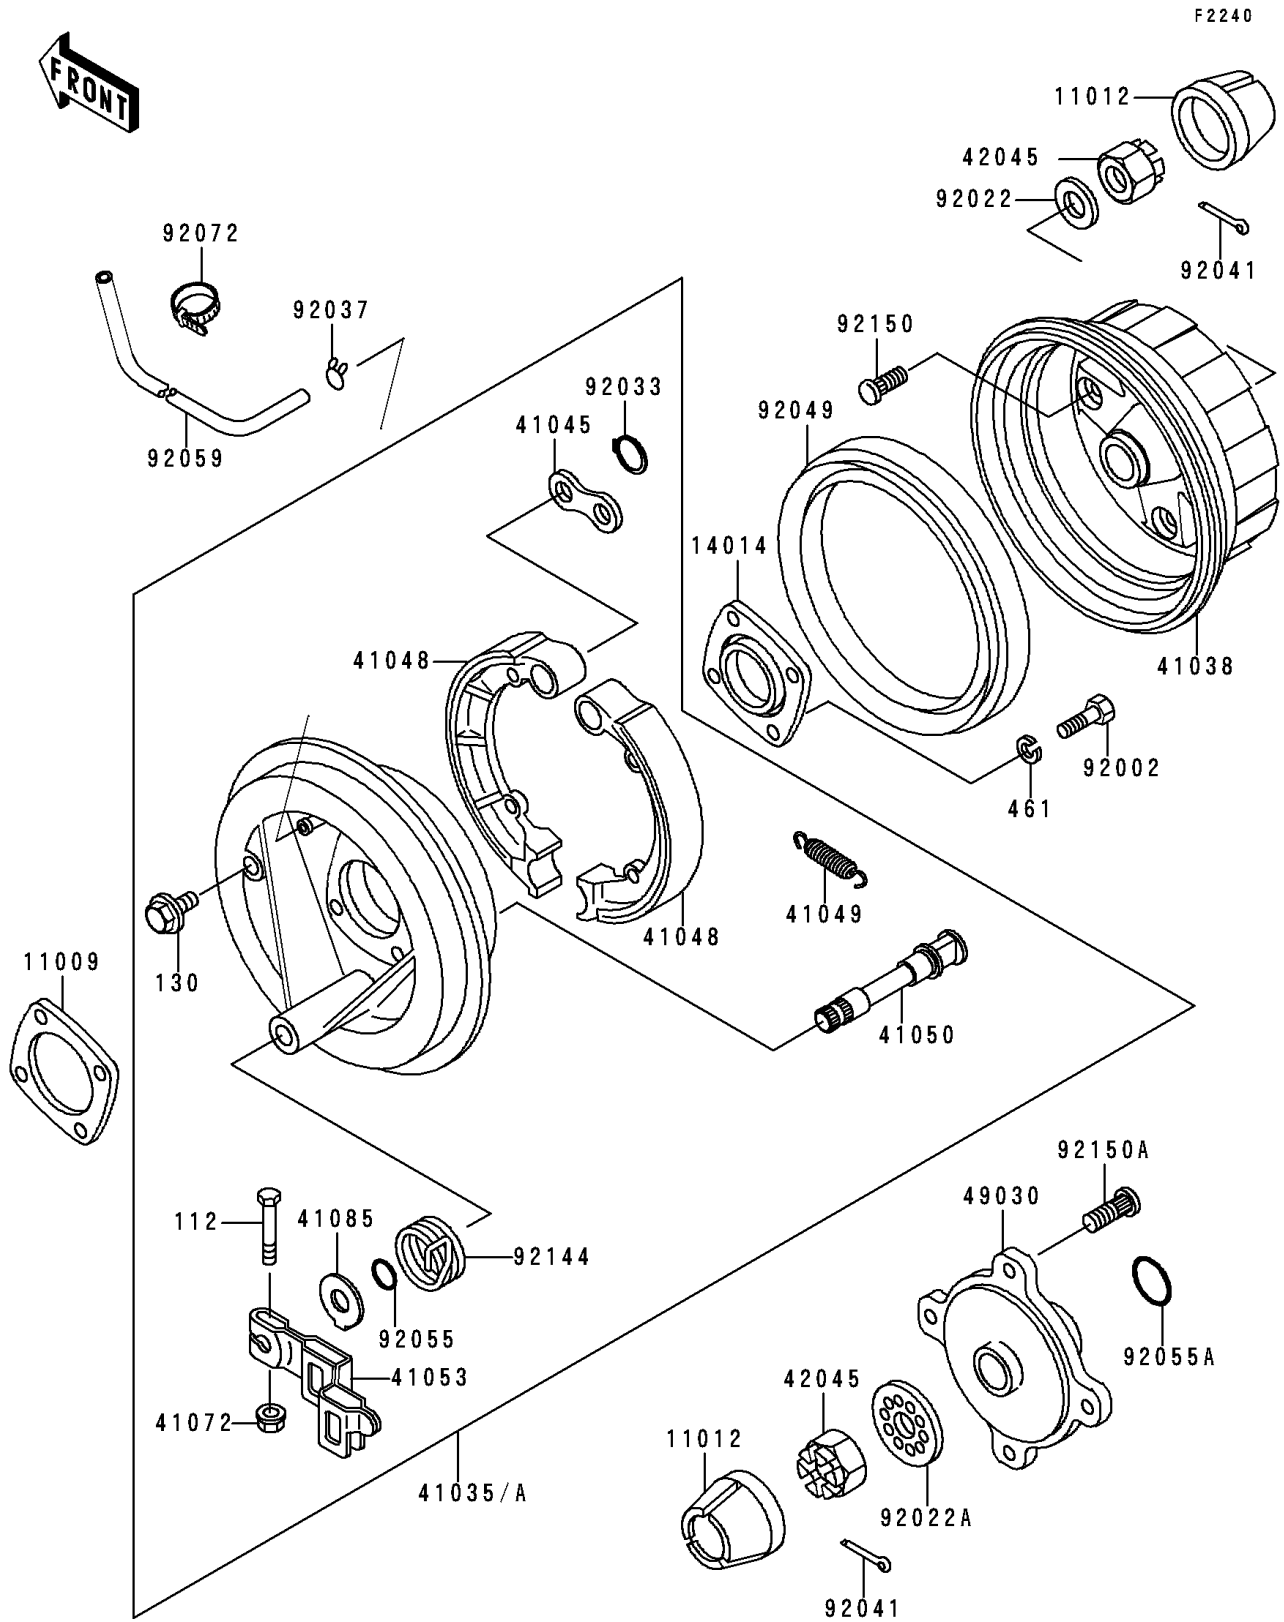

1989 Bayou® 300 4x4 PARTS DIAGRAM

Rear Hub

1989 Bayou® 300 4x4 PARTS LIST

Rear Hub

ITEM NAME	PART NUMBER	QUANTITY
BOLT-UPSET (Ref # 112)	112H0640	1
BOLT-FLANGED,10X12 (Ref # 130)	130B1012	1
WASHER-SPRING,10MM (Ref # 461)	461F1000	1
GASKET (Ref # 11009)	11009-1765	1
CAP,WHEEL (Ref # 11012)	11012-1519	1
PLATE-POSITION (Ref # 14014)	14014-1072	1
PANEL-ASSY-BRAKE,RR,RH (Ref # 41035)	41035-1245	1
DRUM,REAR BRAKE (Ref # 41038)	41038-1202	1
WASHER (Ref # 41045)	41045-006	1
SHOE-BRAKE (Ref # 41048)	41048-1082	1
SPRING,BRAKE SHOE (Ref # 41049)	41049-012	1
CAM-BRAKE (Ref # 41050)	41050-1077	1
LEVER-BRAKE CAM (Ref # 41053)	41053-1070	1
NUT,6MM (Ref # 41072)	41072-007	1
INDICATOR (Ref # 41085)	41085-1062	1
NUT,CASTLE,18MM (Ref # 42045)	42045-018	1
HUB,RR,LH (Ref # 49030)	49030-1104	1
BOLT,10X30 (Ref # 92002)	92002-1918	1
WASHER,18.3X34X4.5 (Ref # 92022)	92022-1658	1
WASHER,T=4.5 (Ref # 92022A)	92022-1794	1
RING-SNAP,15MM (Ref # 92033)	92033-1250	1
CLAMP,TUBE (Ref # 92037)	92037-147	1
COTTER,4.0X35 (Ref # 92041)	92041-1053	1
SEAL-OIL,SD07 190 225 16 NS (Ref # 92049)	92049-1312	1
RING-O,ID=16.4 (Ref # 92055)	92055-1376	1
RING-O,ID=24.5 (Ref # 92055A)	92055-1459	1
TUBE,4.7X9.5X1240 (Ref # 92059)	92059-1968	1
BAND,L=123 (Ref # 92072)	92072-030	1
SPRING (Ref # 92144)	92144-1365	1

1989 Bayou® 300 4x4 PARTS LIST

Rear Hub

ITEM NAME	PART NUMBER	QUANTITY
BOLT,10MM (Ref # 92150)	92150-1110	1
BOLT (Ref # 92150A)	92150-1289	1