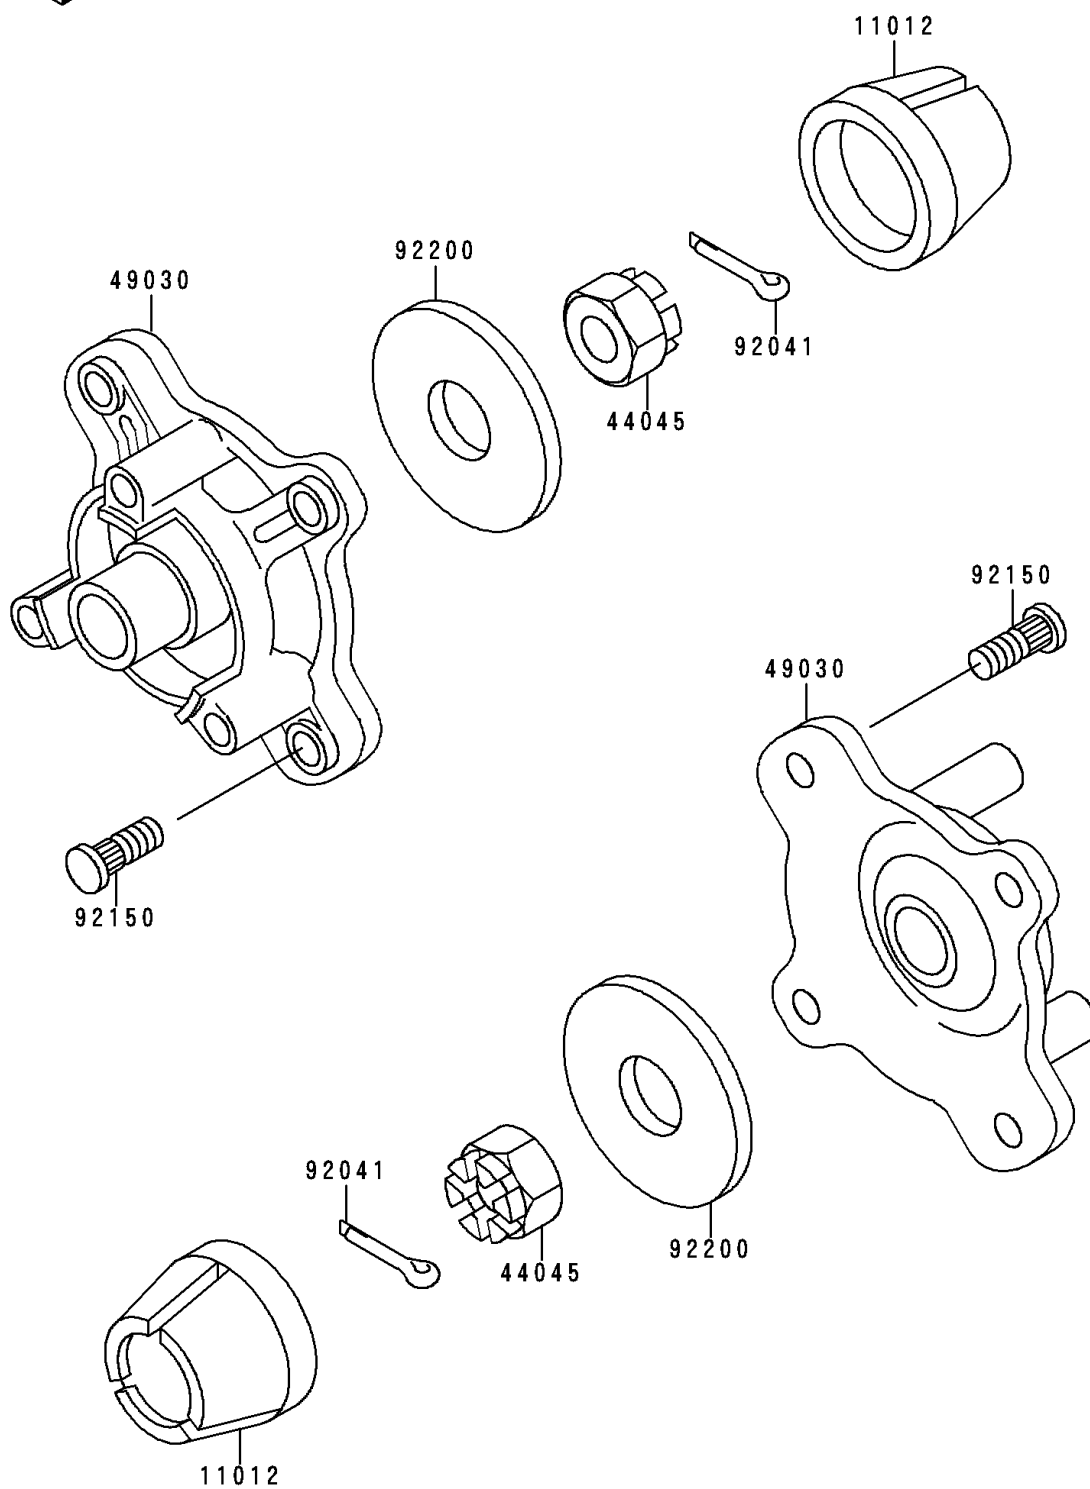

## 1989 Bayou® 300 4x4 PARTS DIAGRAM

Front Hub

F2230

## 1989 Bayou® 300 4x4 PARTS LIST

Front Hub

ITEM NAME	PART NUMBER	QUANTITY
CAP,WHEEL (Ref # 11012)	11012-1519	1
HUB,FR (Ref # 49030)	49030-1102	1
COTTER,4.0X35 (Ref # 92041)	92041-1053	1
BOLT (Ref # 92150)	92150-1289	1
WASHER,18.5X52X4.5 (Ref # 92200)	92200-1139	1
NUT,CASTLE,18MM (Ref # 42045)	42045-018	1