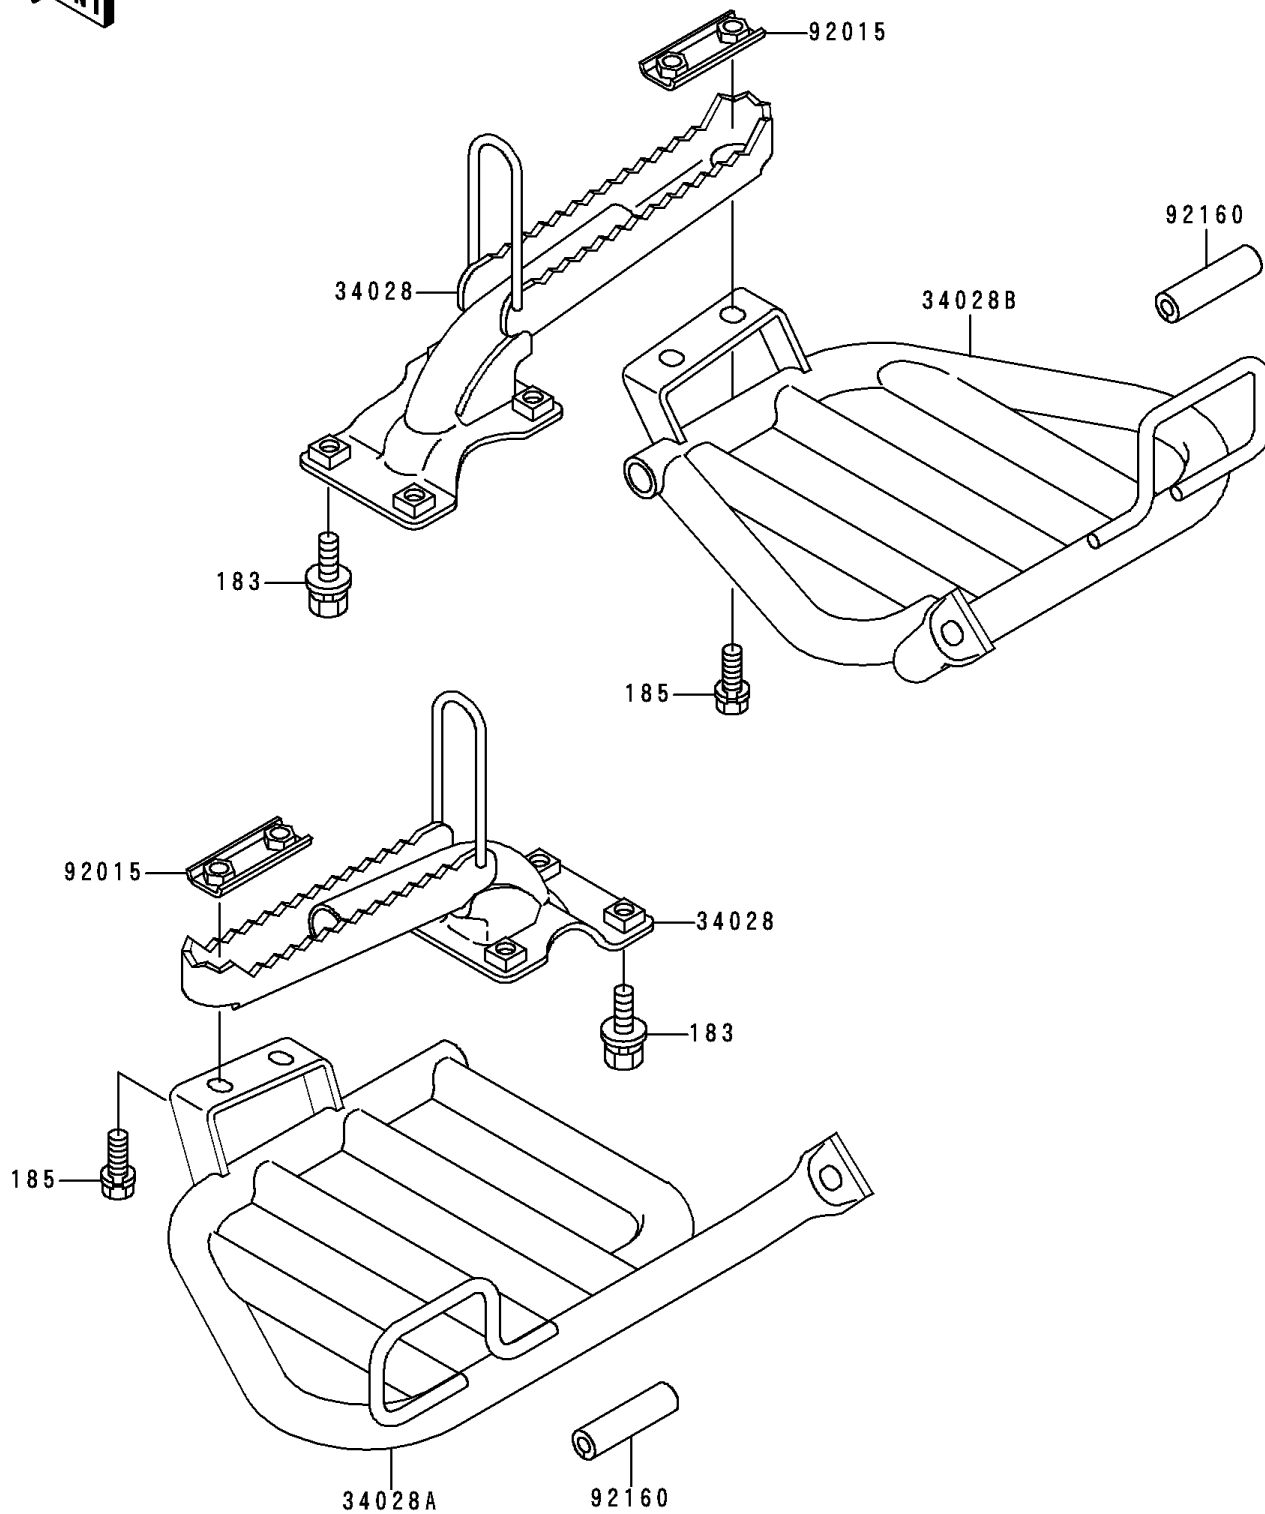

## 1989 Bayou® 300 4x4 PARTS DIAGRAM

Footrests

F2160

## 1989 Bayou® 300 4x4 PARTS LIST

Footrests

ITEM NAME	PART NUMBER	QUANTITY
BOLT-UPSET-WS-SMALL (Ref # 183)	183H0818	1
STEP (Ref # 34028)	34028-1271	1