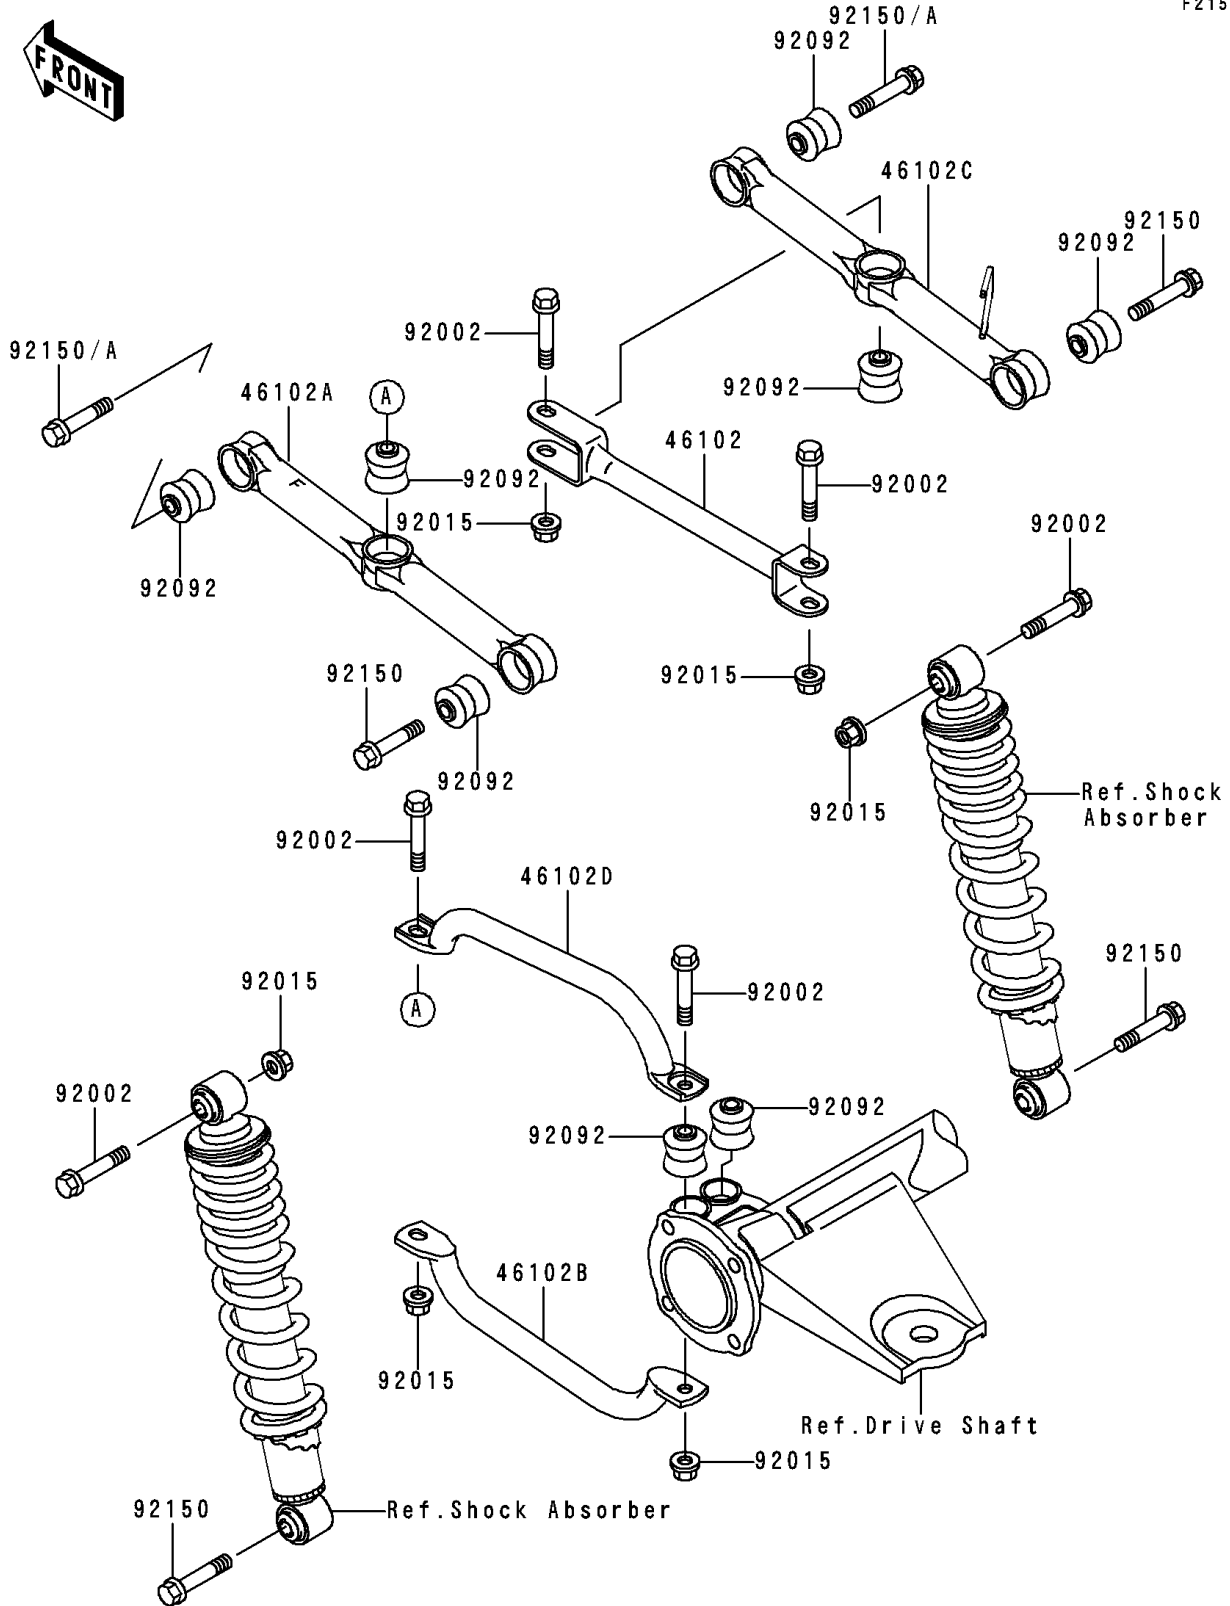

## 1989 Bayou® 300 4x4 PARTS DIAGRAM

Rear Suspension

F2153

## 1989 Bayou® 300 4x4 PARTS LIST

Rear Suspension

ITEM NAME	PART NUMBER	QUANTITY
ROD,SUSPENSION,RIGHT CROSS (Ref # 46102)	46102-1213	1
ROD,SUSPENSION,RR,LH,OUTSIDE (Ref # 46102A)	46102-1241	1
ROD,SUSPENSION,RR,LH,INSIDE (Ref # 46102B)	46102-1242	1
ROD,SUSPENSION,RR,RH,OUTSIDE (Ref # 46102C)	46102-1243	1
ROD,SUSPENSION,LEFT CROSS (Ref # 46102D)	46102-1330	1
BOLT,FLANGED,10X53.5 (Ref # 92002)	92002-1529	1
NUT,LOCK,10MM (Ref # 92015)	92015-1597	1
BUSHING-RUBBER (Ref # 92092)	92092-1064	1
BOLT,FLANGED,10X49 (Ref # 92150)	92150-1048	1