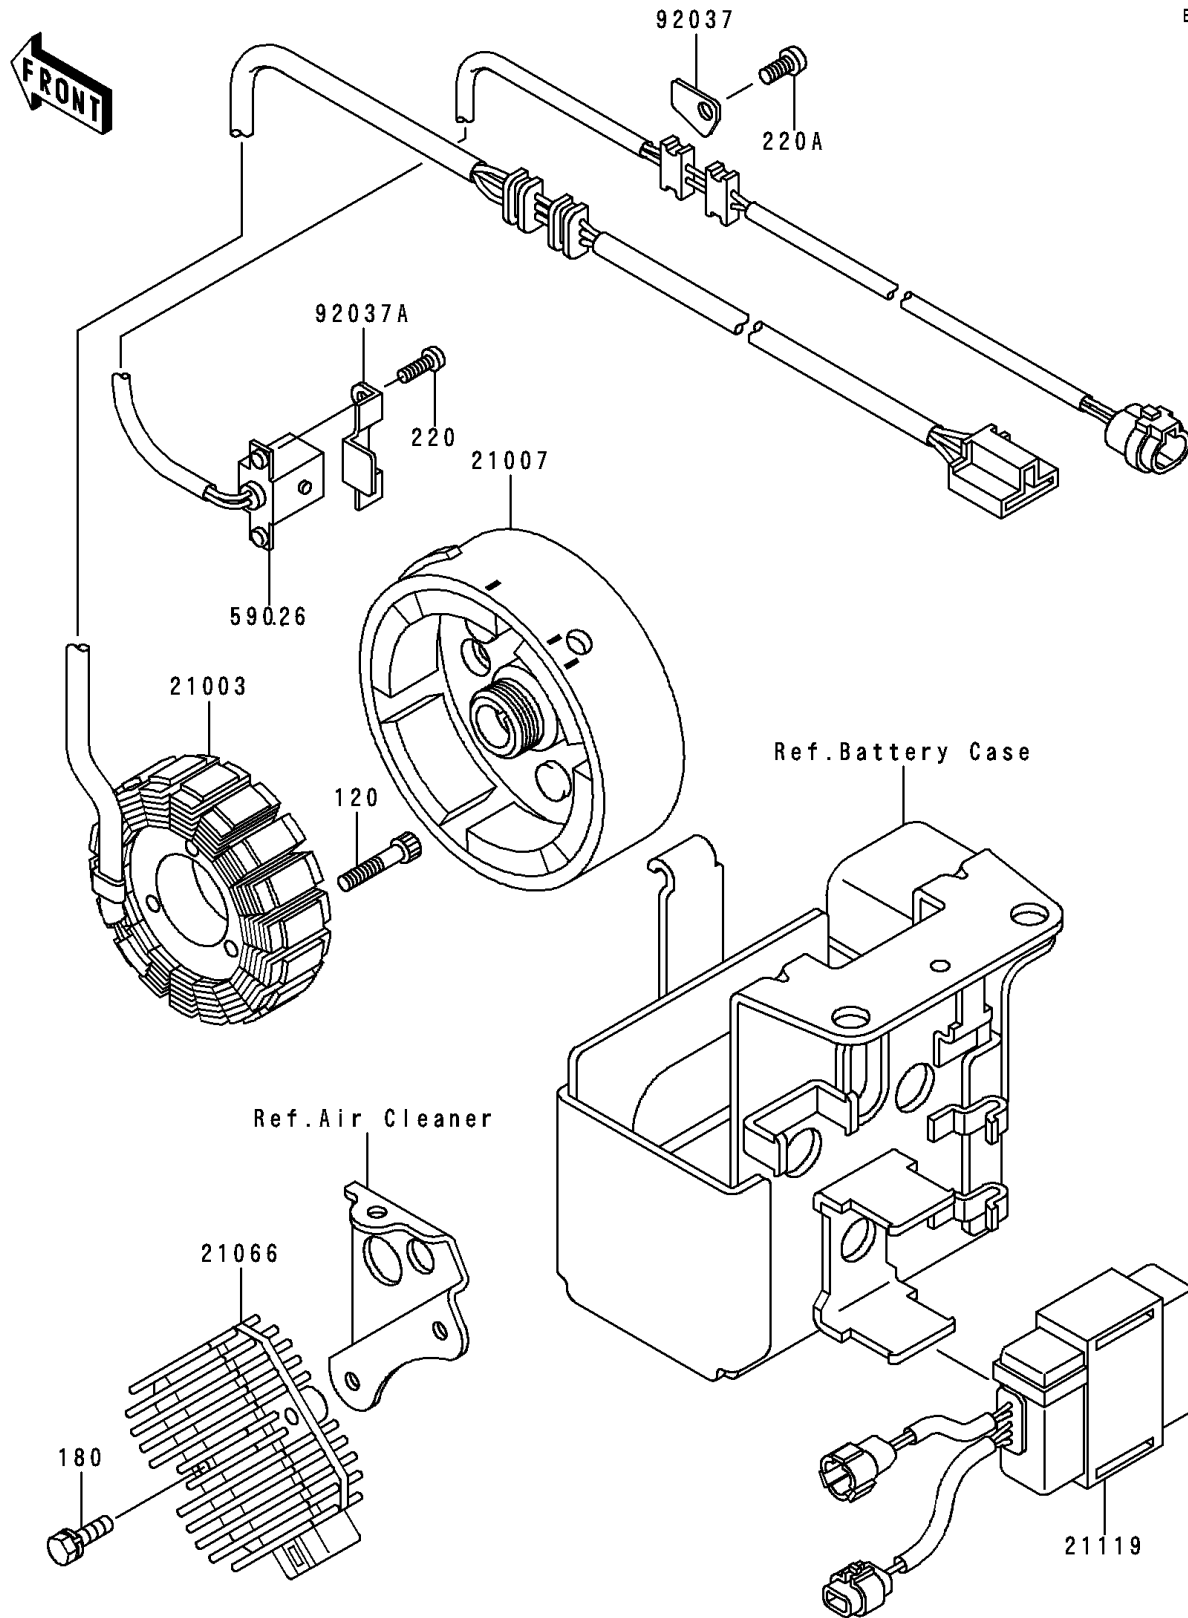

1989 Bayou® 300 4x4 PARTS DIAGRAM

Generator

E1810

1989 Bayou® 300 4x4 PARTS LIST

Generator

ITEM NAME	PART NUMBER	QUANTITY
BOLT-SOCKET,6X30 (Ref # 120)	120P0630	1
BOLT-UPSET-WS (Ref # 180)	180D0620	1
SCREW-PAN-CROS (Ref # 220)	220B0514	1
SCREW-PAN-CROS,6X12 (Ref # 220A)	220B0612	1
STATOR (Ref # 21003)	21003-1276	1
ROTOR (Ref # 21007)	21007-1179	1
REGULATOR-VOLTAGE (Ref # 21066)	21066-1089	1
IGNITER (Ref # 21119)	21119-1369	1
COIL-PULSING (Ref # 59026)	59026-1092	1
CLAMP,WIRING HARNESS (Ref # 92037)	92037-1656	1
CLAMP (Ref # 92037A)	92037-1987	1