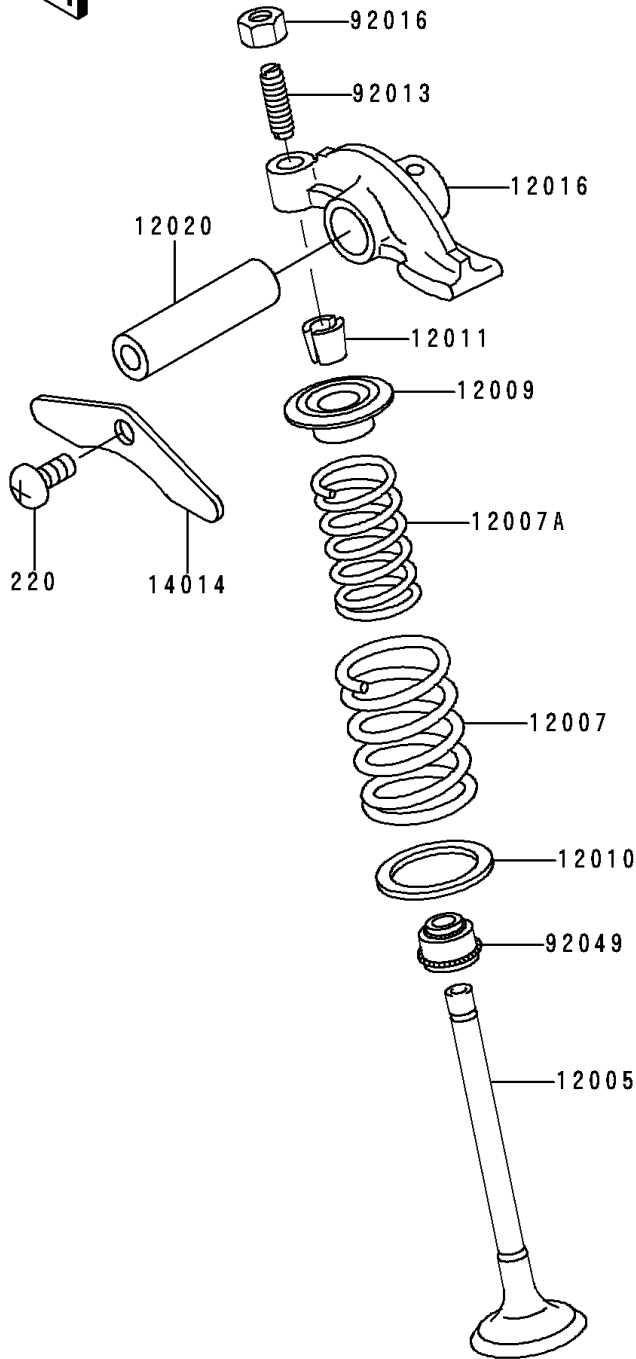

1989 Bayou® 300 4x4 PARTS DIAGRAM

Valve(s)

E1210

1989 Bayou® 300 4x4 PARTS LIST

Valve(s)

ITEM NAME	PART NUMBER	QUANTITY
SCREW-PAN-CROS,6X10 (Ref # 220)	220B0610	1
VALVE-INTAKE (Ref # 12004)	12004-1123	1
VALVE-EXHAUST (Ref # 12005)	12005-1005	1
SPRING-ENGINE VALVE,OUTER (Ref # 12007)	12007-013	1
SPRING-ENGINE VALVE,INNER (Ref # 12007A)	12007-014	1
RETAINER-VALVE SPRING (Ref # 12009)	12009-006	1
SEAT-SPRING,OUTER (Ref # 12010)	12010-005	1
COLLET,RETAINER (Ref # 12011)	12011-004	1
ARM-ROCKER (Ref # 12016)	12016-1078	1
SHAFT-ROCKER (Ref # 12020)	12020-004	1
PLATE-POSITION (Ref # 14014)	14014-034	1
SCREW,6MM (Ref # 92013)	92013-009	1
NUT,6MM (Ref # 92016)	92016-061	1
SEAL-OIL,RV37129.5 (Ref # 92049)	92049-016	1