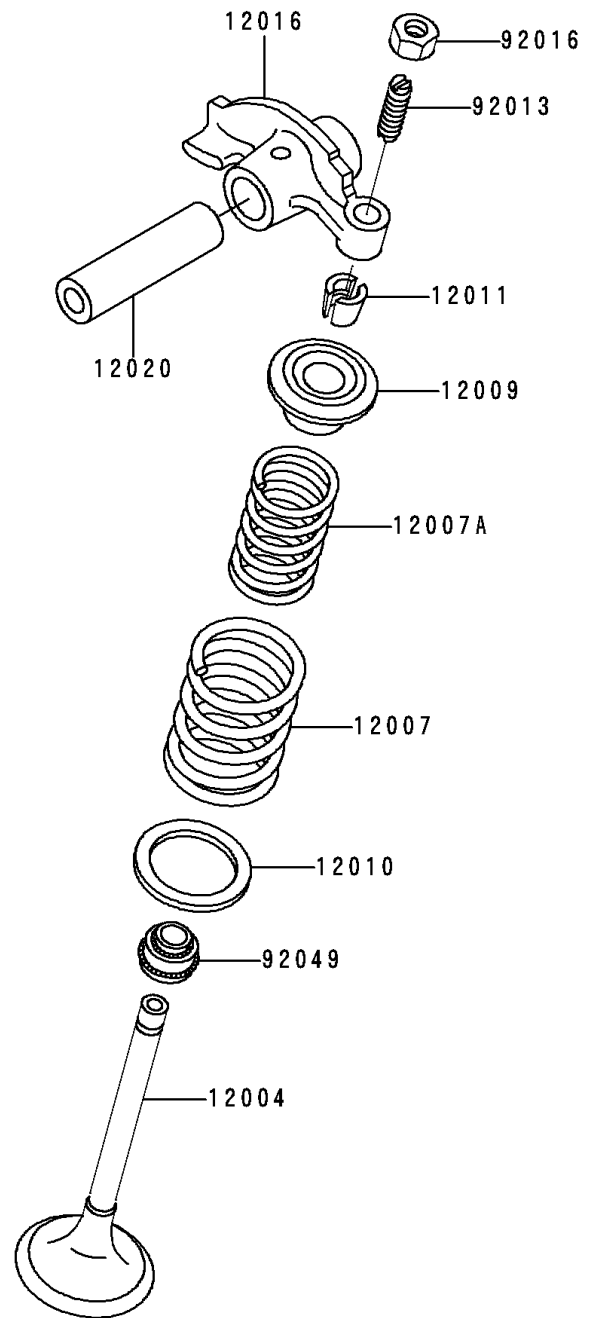

1989 Bayou® 300 4x4 PARTS DIAGRAM

Valve(s)

E1210

1989 Bayou® 300 4x4 PARTS LIST

Valve(s)

ITEM NAME	PART NUMBER	QUANTITY
SCREW-PAN-CROS,6X10 (Ref # 220)	220B0610	1
VALVE-INTAKE (Ref # 12004)	12004-1123	1
VALVE-EXHAUST (Ref # 12005)	12005-1005	1
SPRING-ENGINE VALVE,OUTER (Ref # 12007)	12007-013	1
SPRING-ENGINE VALVE,INNER (Ref # 12007A)	12007-014	1
RETAINER-VALVE SPRING (Ref # 12009)	12009-006	1
SEAT-SPRING,OUTER (Ref # 12010)	12010-005	1
COLLET,RETAINER (Ref # 12011)	12011-004	1
ARM-ROCKER (Ref # 12016)	12016-1078	1
SHAFT-ROCKER (Ref # 12020)	12020-004	1
PLATE-POSITION (Ref # 14014)	14014-034	1
SCREW,6MM (Ref # 92013)	92013-009	1
NUT,6MM (Ref # 92016)	92016-061	1
SEAL-OIL,RV37129.5 (Ref # 92049)	92049-016	1