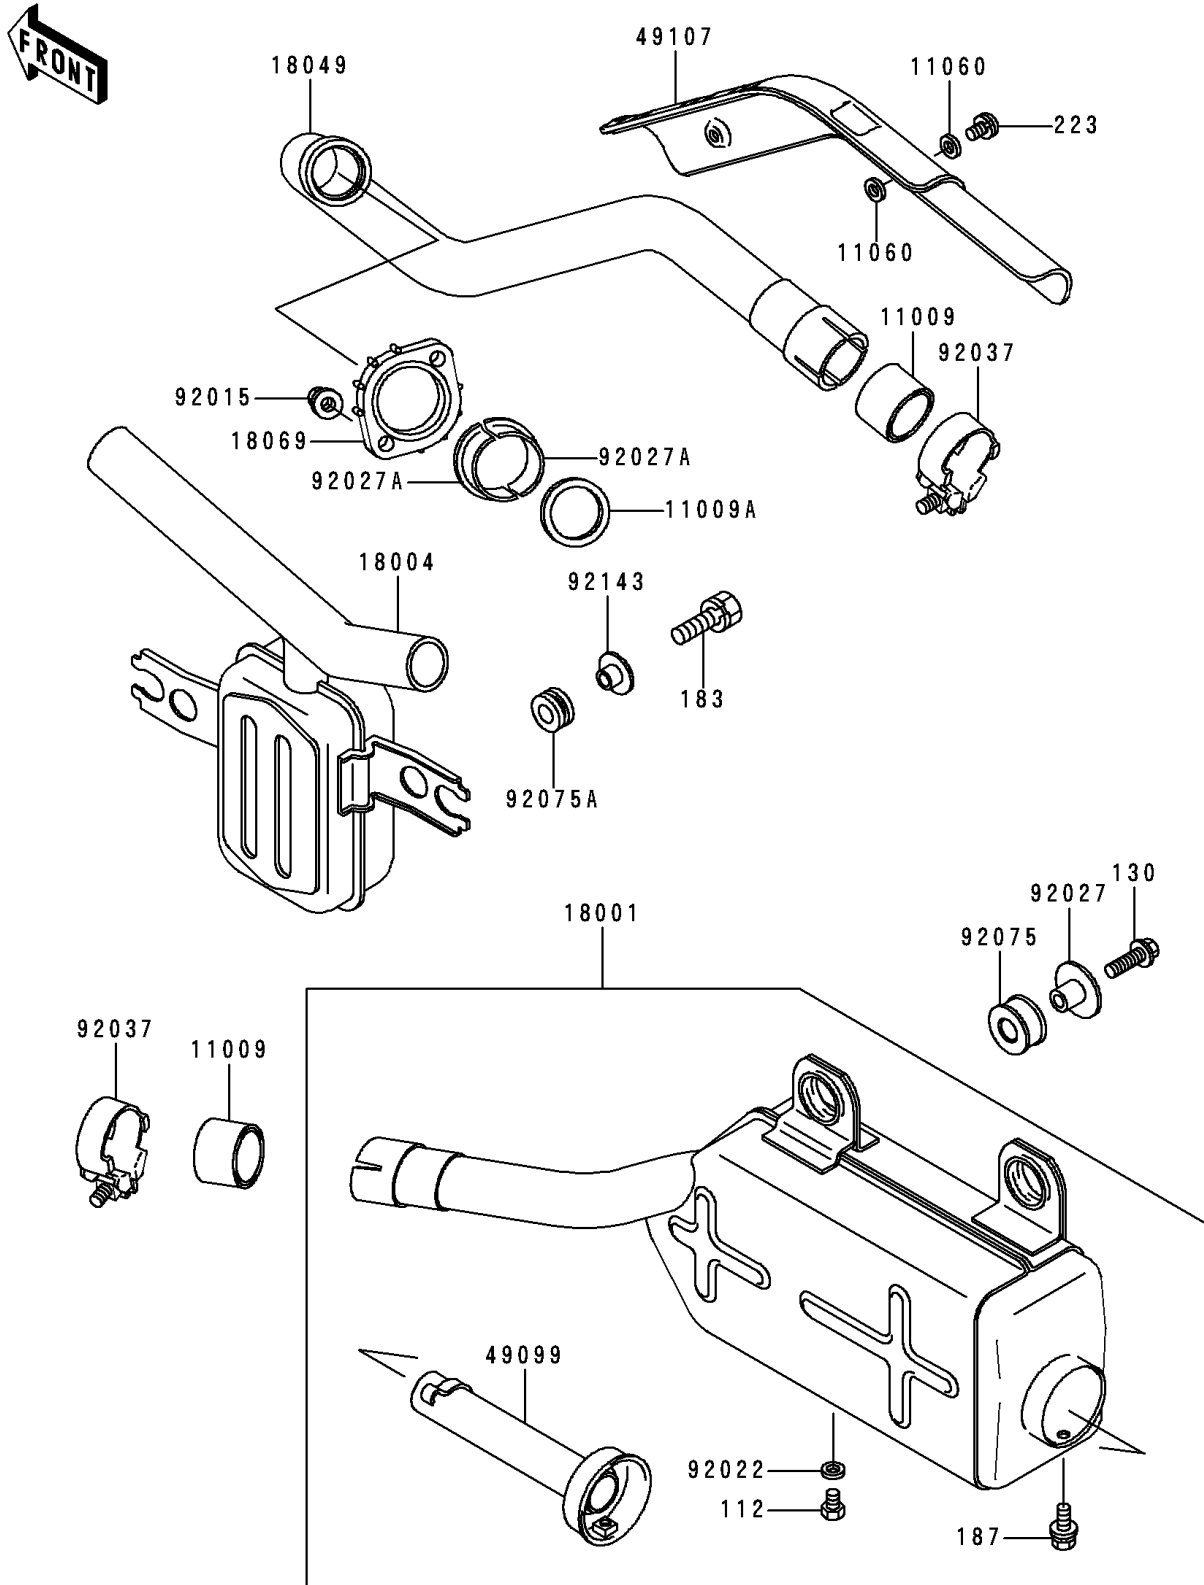

1989 Bayou® 300 4x4 PARTS DIAGRAM

Muffler(s)

E1140

1989 Bayou® 300 4x4 PARTS LIST

Muffler(s)

ITEM NAME	PART NUMBER	QUANTITY
BOLT-UPSET (Ref # 112)	112B0608	1
BOLT-FLANGED,8X25,BLACK (Ref # 130)	130J0825	1
BOLT-UPSET-WS-SMALL (Ref # 183)	183J0822	1
BOLT-UPSET-WSP (Ref # 187)	187B0612	1
SCREW-PAN-WS-CROS (Ref # 223)	223C0610	1
GASKET,EXHAUST PIPE CONNECTING (Ref # 11009)	11009-1718	1
GASKET,EXHAUST PIPE HOLDER (Ref # 11009A)	11009-1866	1
GASKET,6.2X11.5X1.5 (Ref # 11060)	11060-1109	1
MUFFLER (Ref # 18001)	18001-1700	1
CHAMBER-PREMUFLER (Ref # 18004)	18004-1061	1
PIPE-EXHAUST (Ref # 18049)	18049-1433	1
HOLDER-EXHAUST PIPE (Ref # 18069)	18069-1014	1
BAFFLE-PIPE MUFFLER (Ref # 49099)	49099-1249	1
COVER-EXHAUST PIPE (Ref # 49107)	49107-1082	1
NUT,8MM (Ref # 92015)	92015-1402	1
WASHER,6.2X11X1 (Ref # 92022)	92022-304	1
COLLAR,MUFFLER (Ref # 92027)	92027-1981	1
COLLAR,EXHAUST PIPE (Ref # 92027A)	92027-264	1
CLAMP (Ref # 92037)	92037-1956	1
DAMPER,MUFFLER (Ref # 92075)	92075-1809	1
DAMPER (Ref # 92075A)	92075-1898	1
COLLAR,MUFFLER FITTING (Ref # 92143)	92143-1069	1