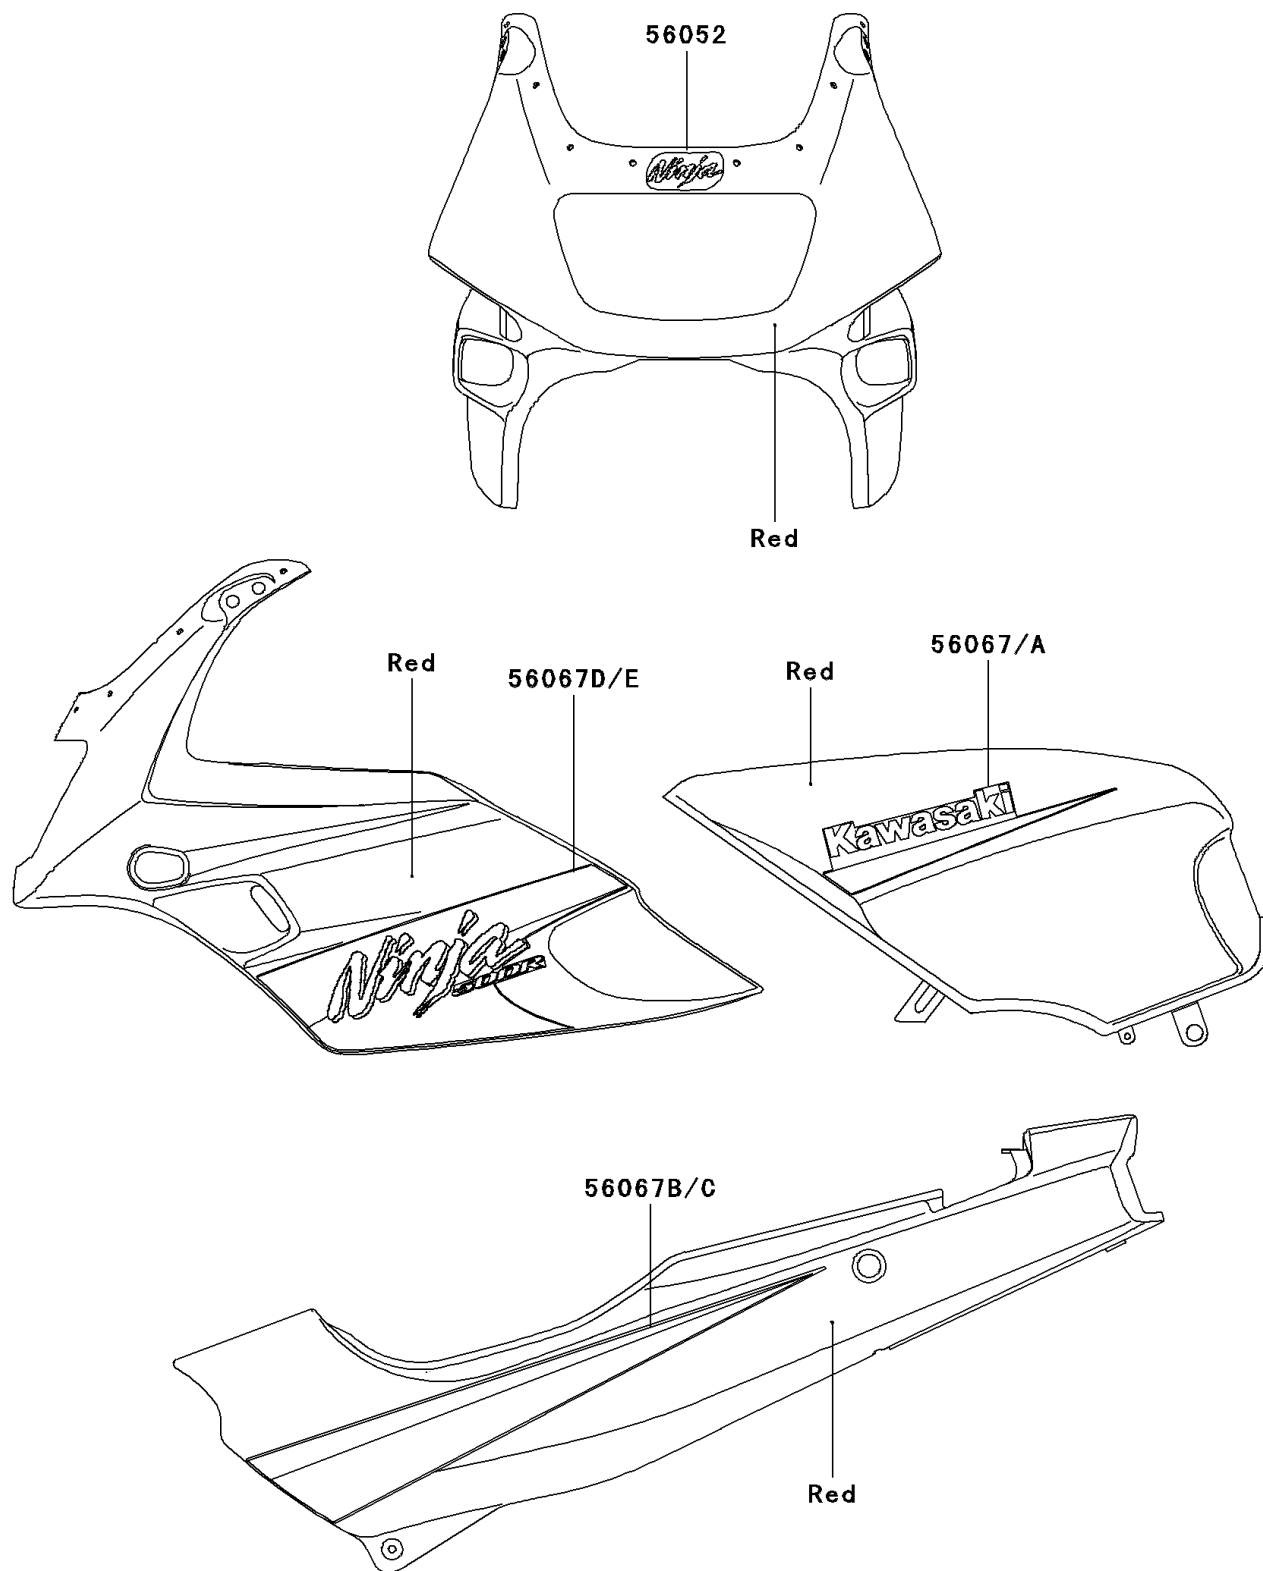

2006 NINJA® 500R PARTS DIAGRAM

Decals(Red)(D6F)

F2861

2006 NINJA® 500R PARTS LIST

Decals(Red)(D6F)

ITEM NAME	PART NUMBER	QUANTITY
MARK,UPP COWLING,NINJA (Ref # 56052)	56052-0743	1
PATTERN,FUEL TANK,LH (Ref # 56067)	56067-0472	1
PATTERN,FUEL TANK,RH (Ref # 56067A)	56067-0473	1
PATTERN,SIDE COVER,LH (Ref # 56067B)	56067-0474	1
PATTERN,SIDE COVER,RH (Ref # 56067C)	56067-0475	1
PATTERN,UPP COWLING,LH (Ref # 56067D)	56067-0476	1
PATTERN,UPP COWLING,RH (Ref # 56067E)	56067-0477	1