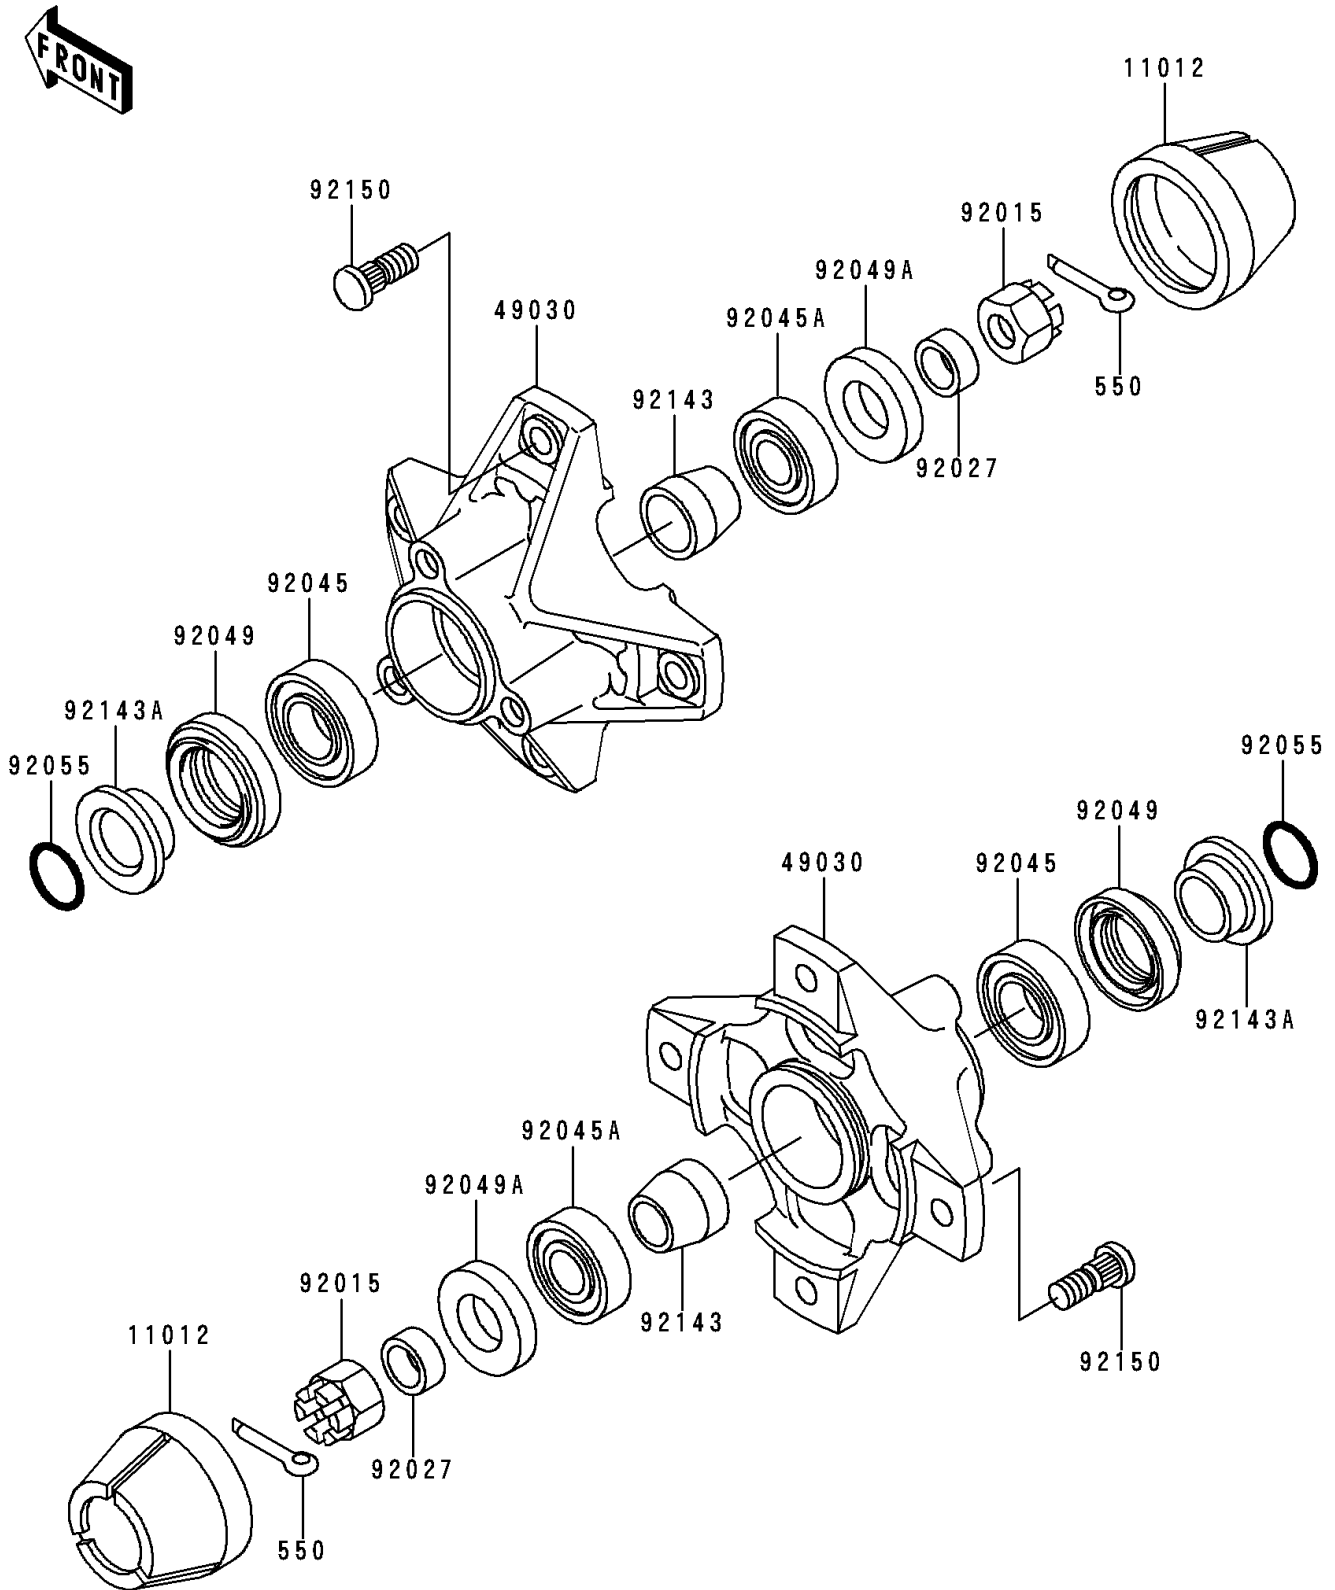

## 1992 Bayou® 300 PARTS DIAGRAM

Front Hub

F2230

## 1992 Bayou® 300 PARTS LIST

Front Hub

ITEM NAME	PART NUMBER	QUANTITY
PIN-COTTER,4.0X30 (Ref # 550)	550D4030	1
CAP,WHEEL (Ref # 11012)	11012-1519	1
HUB,FR (Ref # 49030)	49030-1088	1
NUT,CASTLE,16MM (Ref # 92015)	92015-1947	1
COLLAR,16.0X22X9.5 (Ref # 92027)	92027-1815	1
BEARING-BALL,60/222RS (Ref # 92045)	92045-1170	1
BEARING-BALL,6203DDU2 AV2S (Ref # 92045A)	92045-1228	1
SEAL-OIL,SDD4 28 44 8 (Ref # 92049)	92049-1260	1
SEAL-OIL (Ref # 92049A)	92049-1318	1
RING-O,21.5MM (Ref # 92055)	92055-1293	1
COLLAR,L=25 (Ref # 92143)	92143-1007	1
COLLAR,L=14.1 (Ref # 92143A)	92143-1008	1
BOLT (Ref # 92150)	92150-1289	1