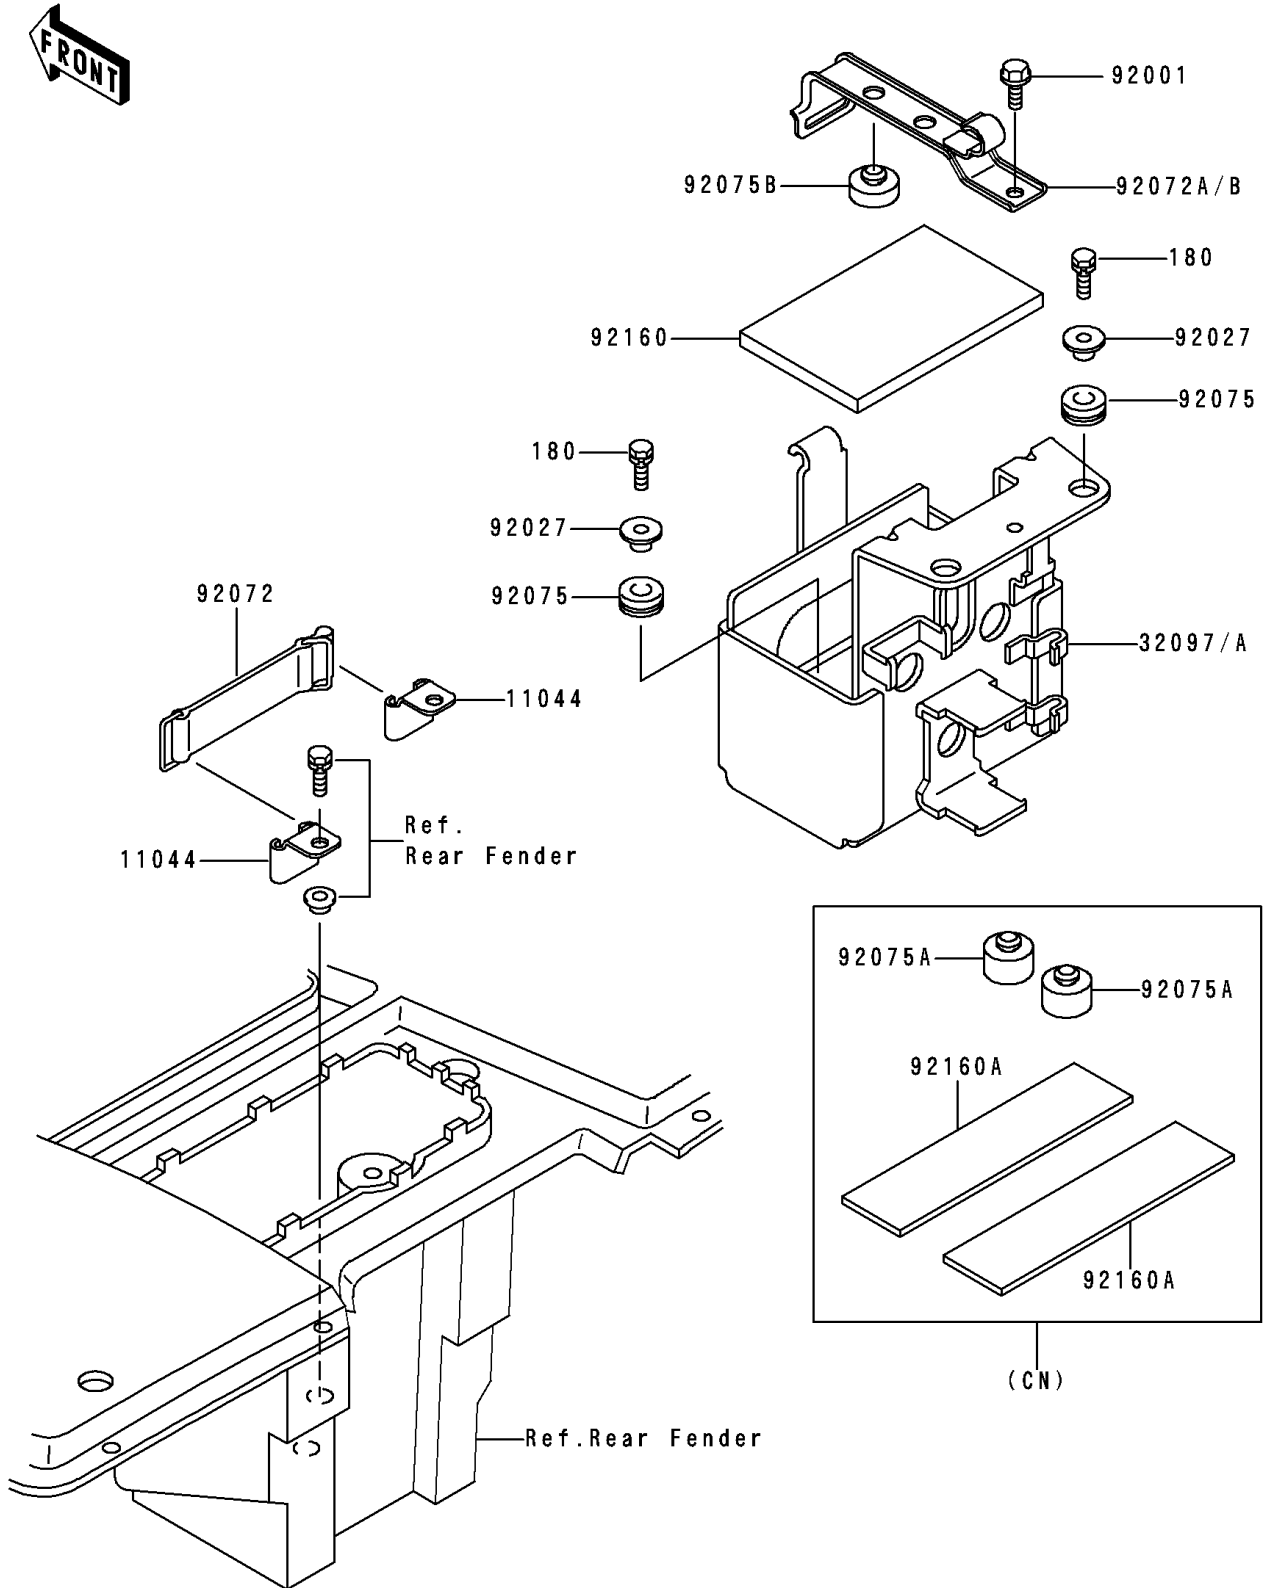

## 1992 Bayou® 300 PARTS DIAGRAM

Battery Case

F2132

## 1992 Bayou® 300 PARTS LIST

Battery Case

ITEM NAME	PART NUMBER	QUANTITY
BOLT-UPSET-WS (Ref # 180)	180D0620	1
BRACKET,TOOL (Ref # 11044)	11044-1535	1
BOLT,W/P,6X16 (Ref # 92001)	92001-1860	1
COLLAR,L=9.6 (Ref # 92027)	92027-1045	1
BAND (Ref # 92072)	92072-1044	1
DAMPER (Ref # 92075)	92075-1167	1
CASE-BATTERY (Ref # 32097)	32097-1133	1
CASE-BATTERY (Ref # 32097A)	32097-1144	1
BAND,BATTERY (Ref # 92072A)	92072-1230	1
BAND,BATTERY (Ref # 92072B)	92072-1290	1
DAMPER (Ref # 92075A)	92075-1876	1
DAMPER (Ref # 92075B)	92075-281	1
DAMPER,BATTERY (Ref # 92160)	92160-1100	1
DAMPER (Ref # 92160A)	92160-1266	1