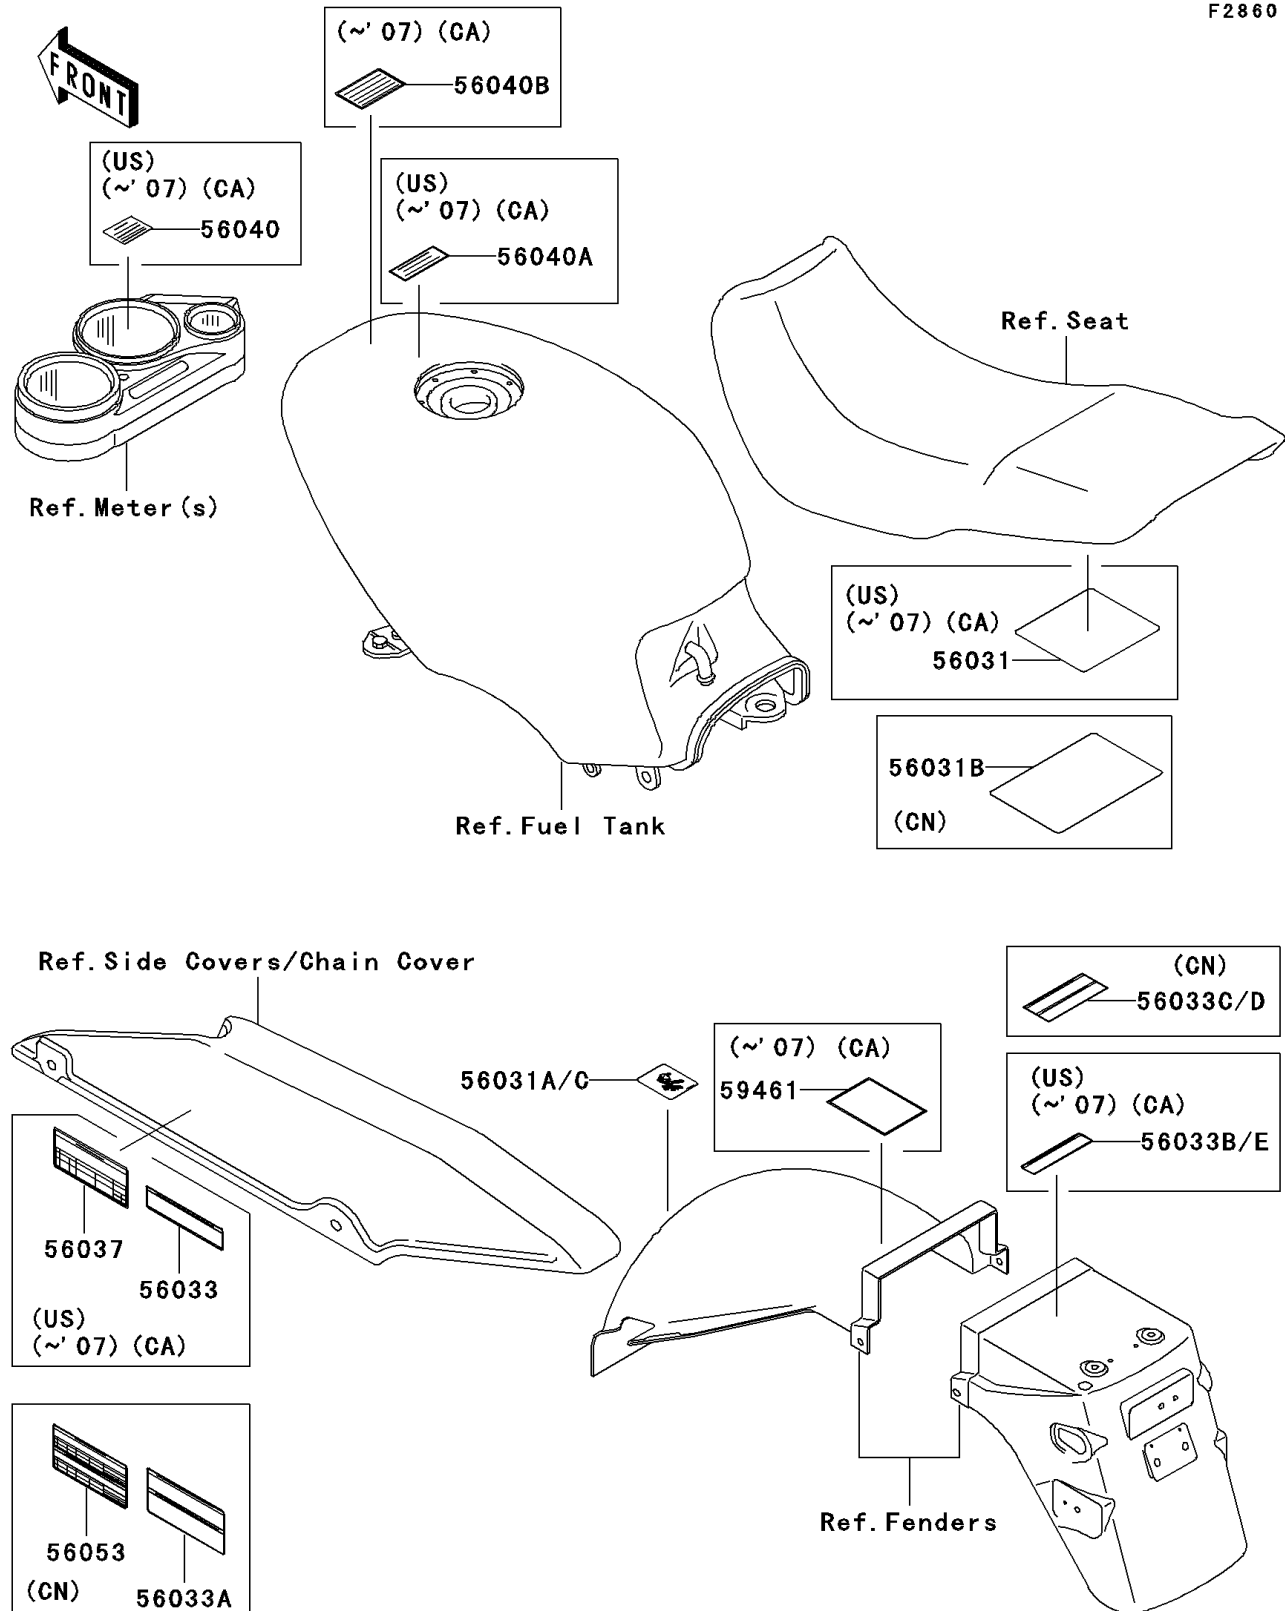

2006 NINJA® 500R PARTS DIAGRAM

Labels

F2860

2006 NINJA® 500R PARTS LIST

Labels

ITEM NAME	PART NUMBER	QUANTITY
LABEL-MANUAL,DAILY SAFETY (Ref # 56031)	56031-1874	1
LABEL-MANUAL,BATTERY VENT (Ref # 56031A)	56031-1875	1
LABEL-MANUAL,DAILY SAFETY (Ref # 56031B)	56031-1877	1
LABEL-MANUAL,BATTERY VENT (Ref # 56031C)	56031-1878	1
LABEL-MANUAL,CHAIN (Ref # 56033)	56033-0027	1
LABEL-MANUAL,CHAIN (Ref # 56033A)	56033-0028	1
LABEL-MANUAL,OIL&OIL FILTER (Ref # 56033D)	56033-1260	1
LABEL-MANUAL,OIL&OIL FILTER (Ref # 56033E)	56033-1332	1
LABEL-SPECIFICATION,TIRE&LOAD (Ref # 56037)	56037-1993	1
LABEL-WARNING,BREAK IN CAUTION (Ref # 56040)	56040-1007	1
LABEL-WARNING,BREAK IN CAUTION (Ref # 56040A)	56040-1008	1
LABEL-WARNING,EVAPO (Ref # 56040B)	56040-1121	1
LABEL-SPECIFICATION,TIRE&LOAD (Ref # 56053)	56053-1051	1
LABEL-CERTIFICATION,EVAPO ROUT (Ref # 59461)	59461-1528	1