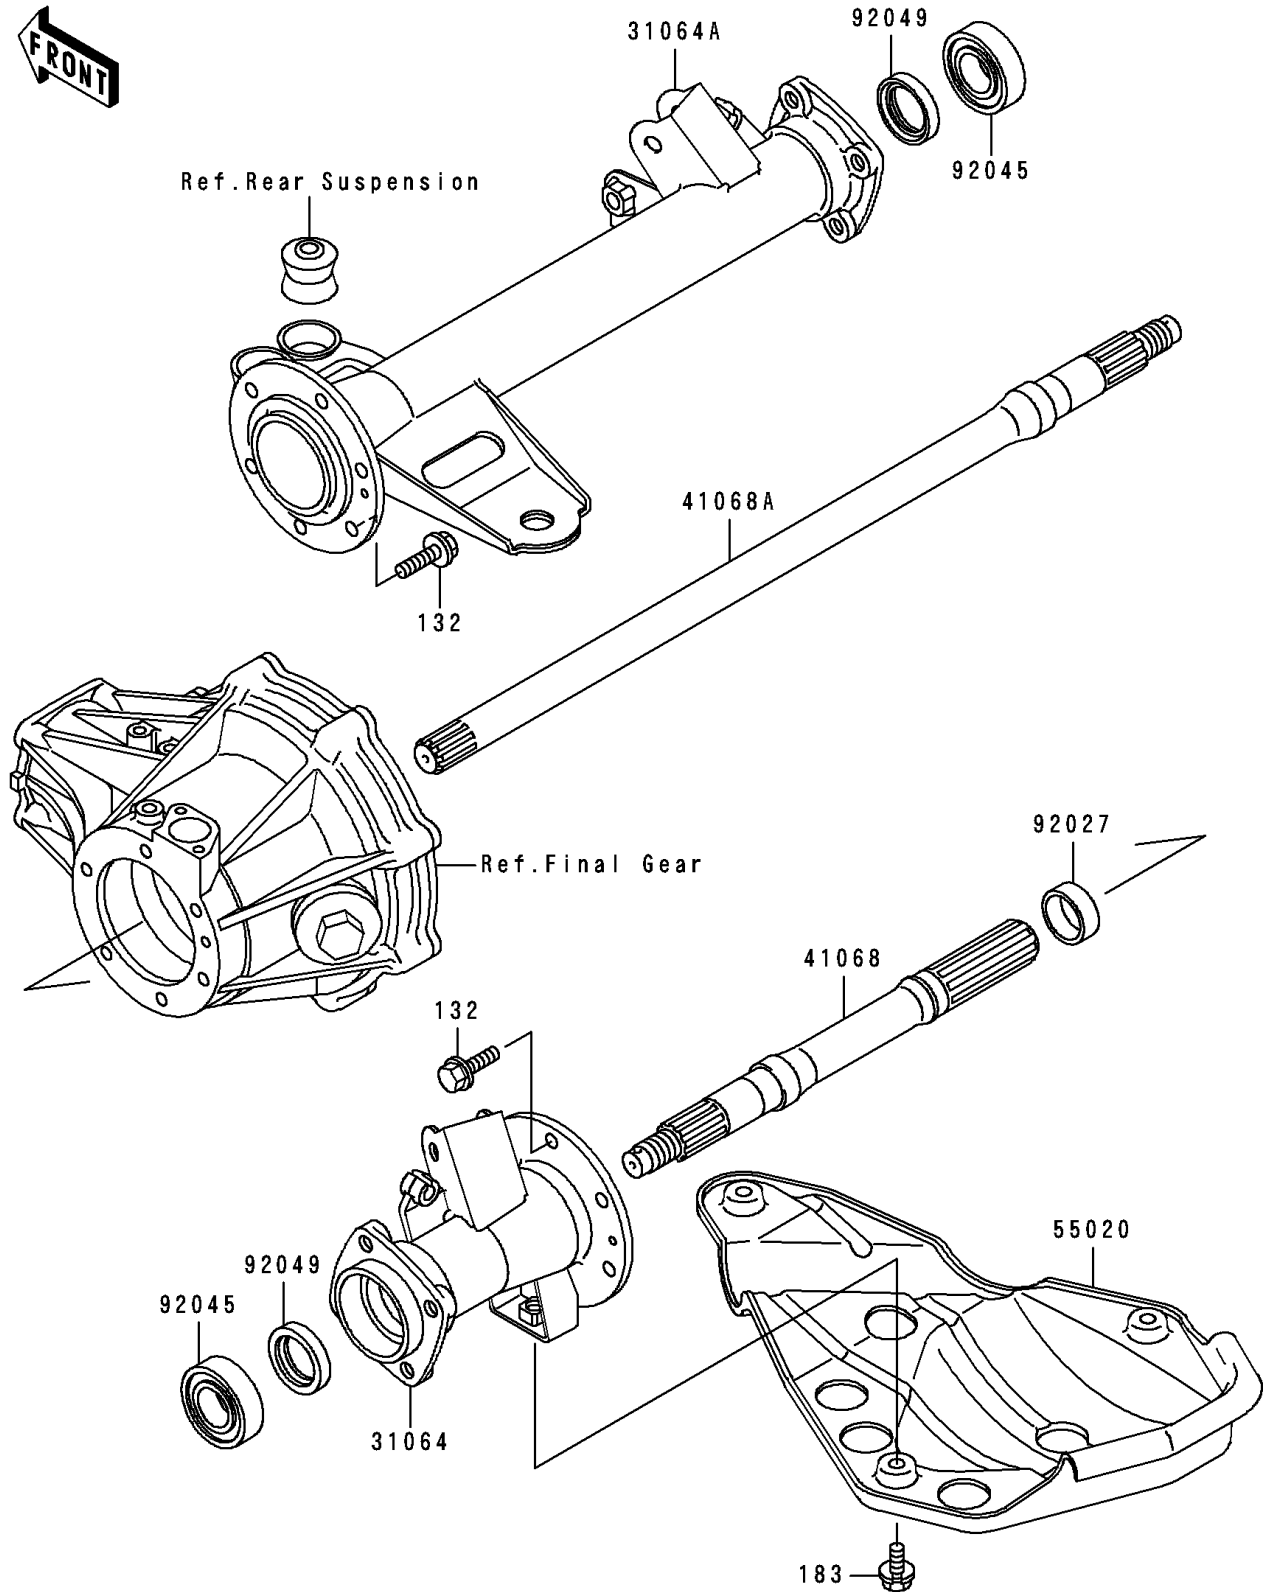

## 1992 Bayou® 300 PARTS DIAGRAM

Rear Axle

E3133

## 1992 Bayou® 300 PARTS LIST

Rear Axle

ITEM NAME	PART NUMBER	QUANTITY
BOLT-FLANGED-SMALL (Ref # 132)	132J0825	1
BOLT-UPSET-WS-SMALL (Ref # 183)	183H0814	1
PIPE-COMP,LH (Ref # 31064)	31064-1091	1
PIPE-COMP,RH (Ref # 31064A)	31064-1101	1
AXLE,LH (Ref # 41068)	41068-1247	1
AXLE,RH (Ref # 41068A)	41068-1248	1
GUARD,DIFFERENTIAL CASE (Ref # 55020)	55020-1203	1
COLLAR,23X30X12 (Ref # 92027)	92027-1892	1
BEARING-BALL,6205DDU (Ref # 92045)	92045-1229	1
SEAL-OIL,S030428 (Ref # 92049)	92049-1236	1