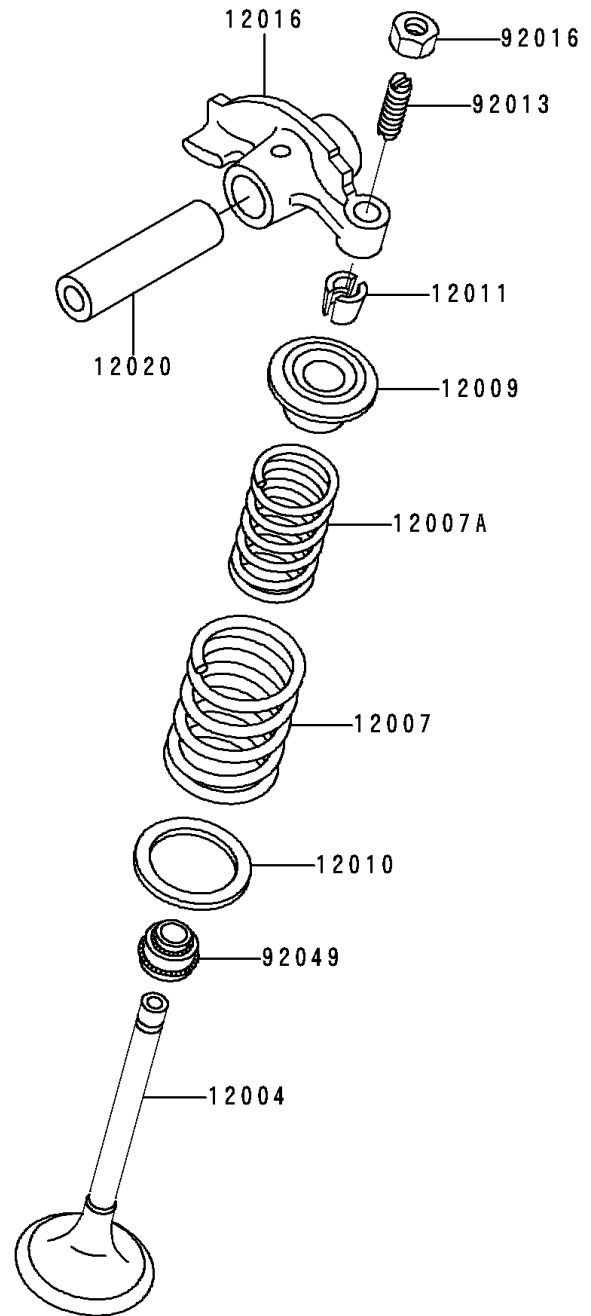

1992 Bayou® 300 PARTS DIAGRAM

Valve(s)

E1210

1992 Bayou® 300 PARTS LIST

Valve(s)

ITEM NAME	PART NUMBER	QUANTITY
SCREW-PAN-CROS,6X10 (Ref # 220)	220B0610	1
VALVE-INTAKE (Ref # 12004)	12004-1123	1
VALVE-EXHAUST (Ref # 12005)	12005-1005	1
SPRING-ENGINE VALVE,OUTER (Ref # 12007)	12007-013	1
SPRING-ENGINE VALVE,INNER (Ref # 12007A)	12007-014	1
RETAINER-VALVE SPRING (Ref # 12009)	12009-006	1
SEAT-SPRING,OUTER (Ref # 12010)	12010-005	1
COLLET,RETAINER (Ref # 12011)	12011-004	1
ARM-ROCKER (Ref # 12016)	12016-1078	1
SHAFT-ROCKER (Ref # 12020)	12020-004	1
PLATE-POSITION (Ref # 14014)	14014-034	1
SCREW,6MM (Ref # 92013)	92013-009	1
NUT,6MM (Ref # 92016)	92016-061	1
SEAL-OIL,RV37129.5 (Ref # 92049)	92049-016	1