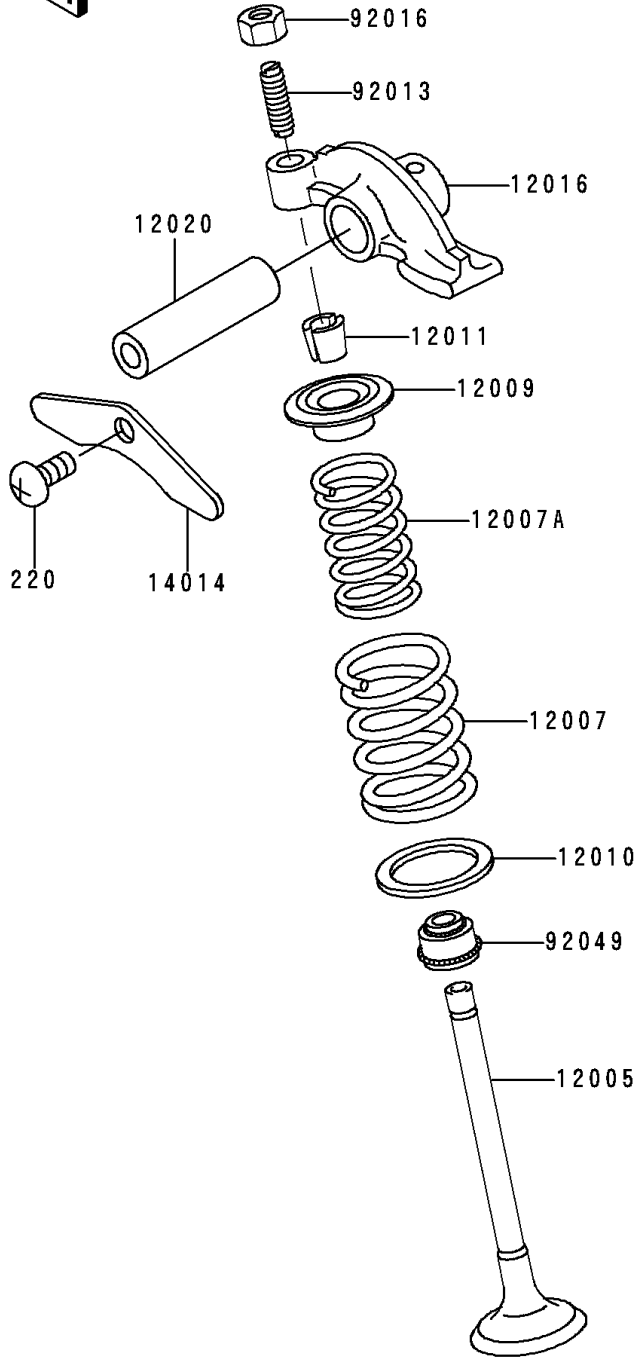

1992 Bayou® 300 PARTS DIAGRAM

Valve(s)

E1210

1992 Bayou® 300 PARTS LIST

Valve(s)

ITEM NAME	PART NUMBER	QUANTITY
SCREW-PAN-CROS,6X10 (Ref # 220)	220B0610	1
VALVE-INTAKE (Ref # 12004)	12004-1123	1
VALVE-EXHAUST (Ref # 12005)	12005-1005	1
SPRING-ENGINE VALVE,OUTER (Ref # 12007)	12007-013	1
SPRING-ENGINE VALVE,INNER (Ref # 12007A)	12007-014	1
RETAINER-VALVE SPRING (Ref # 12009)	12009-006	1
SEAT-SPRING,OUTER (Ref # 12010)	12010-005	1
COLLET,RETAINER (Ref # 12011)	12011-004	1
ARM-ROCKER (Ref # 12016)	12016-1078	1
SHAFT-ROCKER (Ref # 12020)	12020-004	1
PLATE-POSITION (Ref # 14014)	14014-034	1
SCREW,6MM (Ref # 92013)	92013-009	1
NUT,6MM (Ref # 92016)	92016-061	1
SEAL-OIL,RV37129.5 (Ref # 92049)	92049-016	1